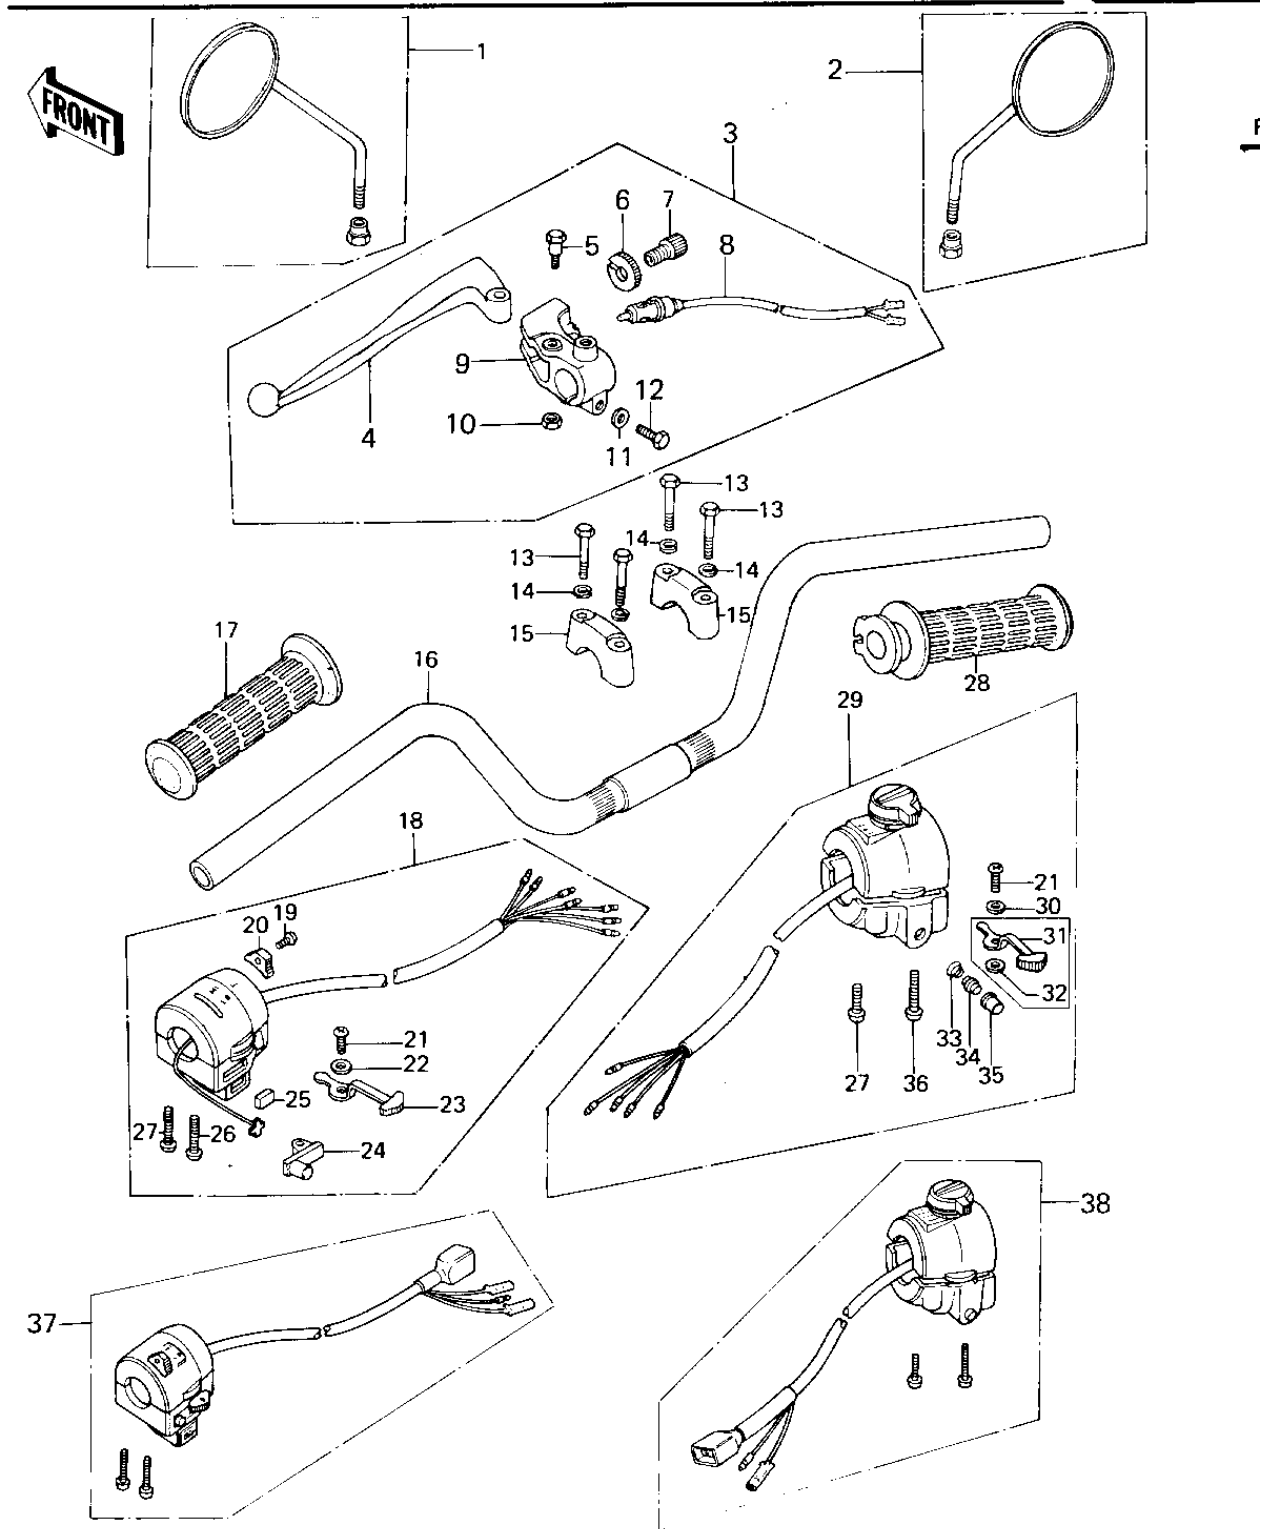

1978 KZ650-B2A PARTS DIAGRAM

HANDLEBAR

1978 KZ650-B2A PARTS LIST

HANDLEBAR

| ITEM NAME | PART NUMBER | QUANTITY |
|--------------------------------------|-------------|----------|
| REAR VIEW MIRROR,L.H (Ref # 1) | 56003-019 | 1 |
| REAR VIEW MIRROR,R.H (Ref # 2) | 56002-029 | 1 |
| LEVER ASSY,CLUTCH (Ref # 3) | 46076-054 | 1 |
| LEVER,CLUTCH (Ref # 4) | 46092-023 | 1 |
| BOLT,HEX HEAD (Ref # 5) | 92007-047 | 1 |
| NUT,CABLE ADJUST NUT (Ref # 6) | 46056-007 | 1 |
| SCREW CABLE ADJUST (Ref # 7) | 46055-003 | 1 |
| SWITCH,CLUTCH (Ref # 8) | 27043-002 | 1 |
| HOLDER,CLUTCH LEVER (Ref # 9) | 46094-019 | 1 |
| NUT,LOCK 6MM (Ref # 10) | 92017-014 | 1 |
| WASHER PLAIN 6MM (Ref # 11) | 410B0600 | 1 |
| BOLT HEX HEAD 6X25 (Ref # 12) | 110N0625 | 1 |
| BOLT 8X38 (Ref # 13) | 92001-1405 | 4 |
| WASHER SPRING 8MM (Ref # 14) | 461F0800 | 4 |
| HOLDER-HANDLEBAR (Ref # 15) | 46012-008 | 2 |
| HANDLEBAR (Ref # 16) | 46003-038 | 1 |
| HANDLEBAR (Ref # 16) | 46003-1026 | 1 |
| RUBBER,L.H GRIP (Ref # 17) | 46075-028 | 1 |
| CASE ASSY,L.H. (Ref # 18) | 46091-054 | 1 |
| CASE ASSY,L.H (Ref # 18) | 46091-055 | 1 |
| SCREW CNTSNK HD 3X8 (Ref # 19) | 221B0308A | 1 |
| KNOB,LIGHTING SW L.H (Ref # 20) | 46044-013 | 1 |
| SCREW PAN HEAD 3X5 (Ref # 21) | 220B0305A | 2 |
| WASHER (Ref # 22) | 92095-010 | 1 |
| KNOB,LIGHTING SW L.H (Ref # 23) | 46043-005 | 1 |
| BUTTON,HORN SWITCH (Ref # 24) | 46028-007 | 1 |
| UNAVAILABLE IN PRICE BOOK (Ref # 25) | 92012-019 | 1 |
| SCREW-PAN-CROS (Ref # 26) | 220B0535 | 1 |
| SCREW PAN HEAD 5X30 (Ref # 27) | 220B0530 | 2 |