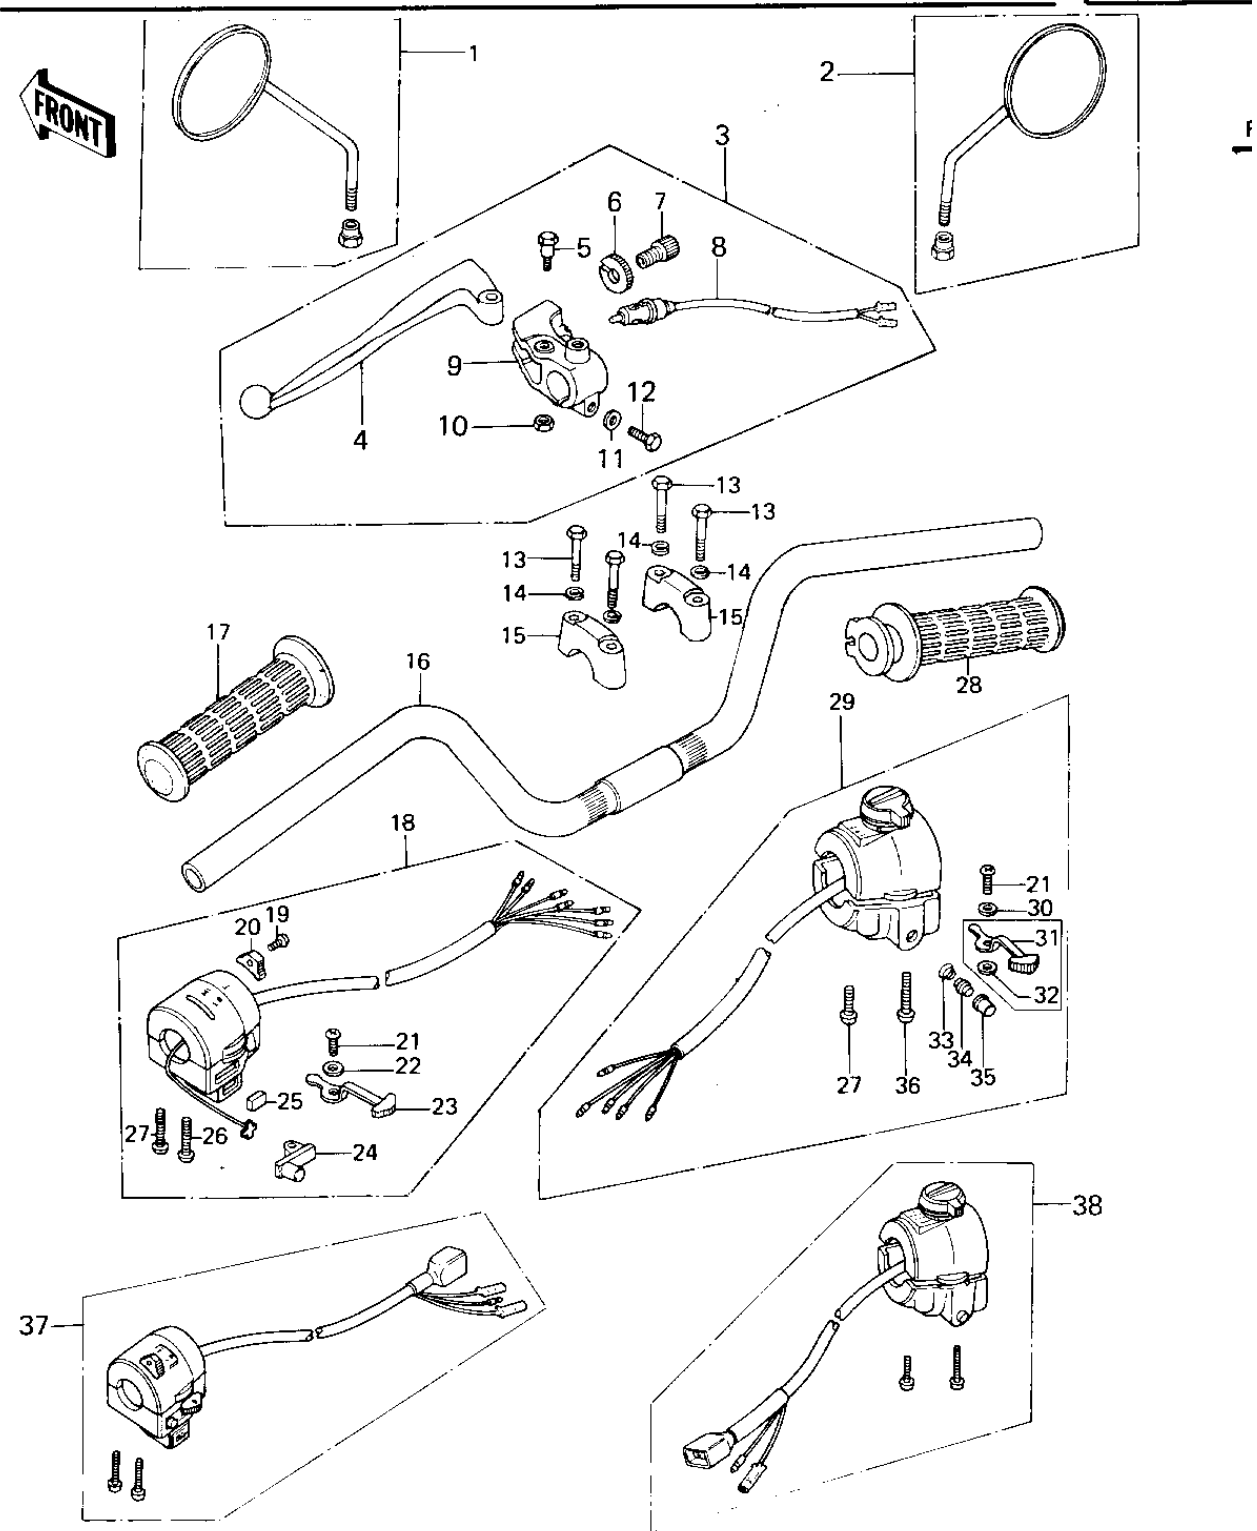

1979 KZ650-B3 PARTS DIAGRAM

HANDLEBAR

1979 KZ650-B3 PARTS LIST

HANDLEBAR

ITEM NAME	PART NUMBER	QUANTITY
REAR VIEW MIRROR,L.H (Ref # 1)	56003-019	1
REAR VIEW MIRROR,R.H (Ref # 2)	56002-029	1
LEVER ASSY,CLUTCH (Ref # 3)	46076-054	1
LEVER,CLUTCH (Ref # 4)	46092-023	1
BOLT,HEX HEAD (Ref # 5)	92007-047	1
NUT,CABLE ADJUST NUT (Ref # 6)	46056-007	1
SCREW CABLE ADJUST (Ref # 7)	46055-003	1
SWITCH,CLUTCH (Ref # 8)	27043-002	1
HOLDER,CLUTCH LEVER (Ref # 9)	46094-019	1
NUT,LOCK 6MM (Ref # 10)	92017-014	1
WASHER PLAIN 6MM (Ref # 11)	410B0600	1
BOLT HEX HEAD 6X25 (Ref # 12)	110N0625	1
BOLT 8X38 (Ref # 13)	92001-1405	4
WASHER SPRING 8MM (Ref # 14)	461F0800	4
HOLDER-HANDLEBAR (Ref # 15)	46012-008	2
HANDLEBAR (Ref # 16)	46003-038	1
HANDLEBAR (Ref # 16)	46003-1026	1
RUBBER,L.H GRIP (Ref # 17)	46075-028	1
CASE ASSY,L.H. (Ref # 18)	46091-054	1
CASE ASSY,L.H (Ref # 18)	46091-055	1
SCREW CNTSNK HD 3X8 (Ref # 19)	221B0308A	1
KNOB,LIGHTING SW L.H (Ref # 20)	46044-013	1
SCREW PAN HEAD 3X5 (Ref # 21)	220B0305A	2
WASHER (Ref # 22)	92095-010	1
KNOB,LIGHTING SW L.H (Ref # 23)	46043-005	1
BUTTON,HORN SWITCH (Ref # 24)	46028-007	1
UNAVAILABLE IN PRICE BOOK (Ref # 25)	92012-019	1
SCREW-PAN-CROS (Ref # 26)	220B0535	1
SCREW PAN HEAD 5X30 (Ref # 27)	220B0530	2

1979 KZ650-B3 PARTS LIST

HANDLEBAR

ITEM NAME	PART NUMBER	QUANTITY
GRIP ASSY,THROTTLE (Ref # 28)	46019-038	1
HOUSING ASSY,R.H. CON (Ref # 29)	46091-1031	1
HOUSING ASSY,R.H. CON (Ref # 29)	46091-1031	1
HOUSING ASSY,R.H. (Ref # 29)	46091-1038	1
WASHER PLAIN 3MM (Ref # 30)	410B0300	1
KNOB,LIGHTING SW R.H (Ref # 31)	46043-004	1
WASHER,PLAIN (Ref # 32)	92095-014	1
SWITCH ASSY,HORN BUTN (Ref # 33)	27010-1009	1
SWITCH ASSY,HORN BUTN (Ref # 34)	27010-1009	1
SWITCH ASSY,HORN BUTN (Ref # 35)	27010-1009	1
SCREW-PAN-CROS (Ref # 36)	220B0540	1
HOUSING ASSY,CONT,L.H (Ref # 37)	46091-1048	1
HOUSING ASSY,CONT,R.H (Ref # 38)	46091-1047	1