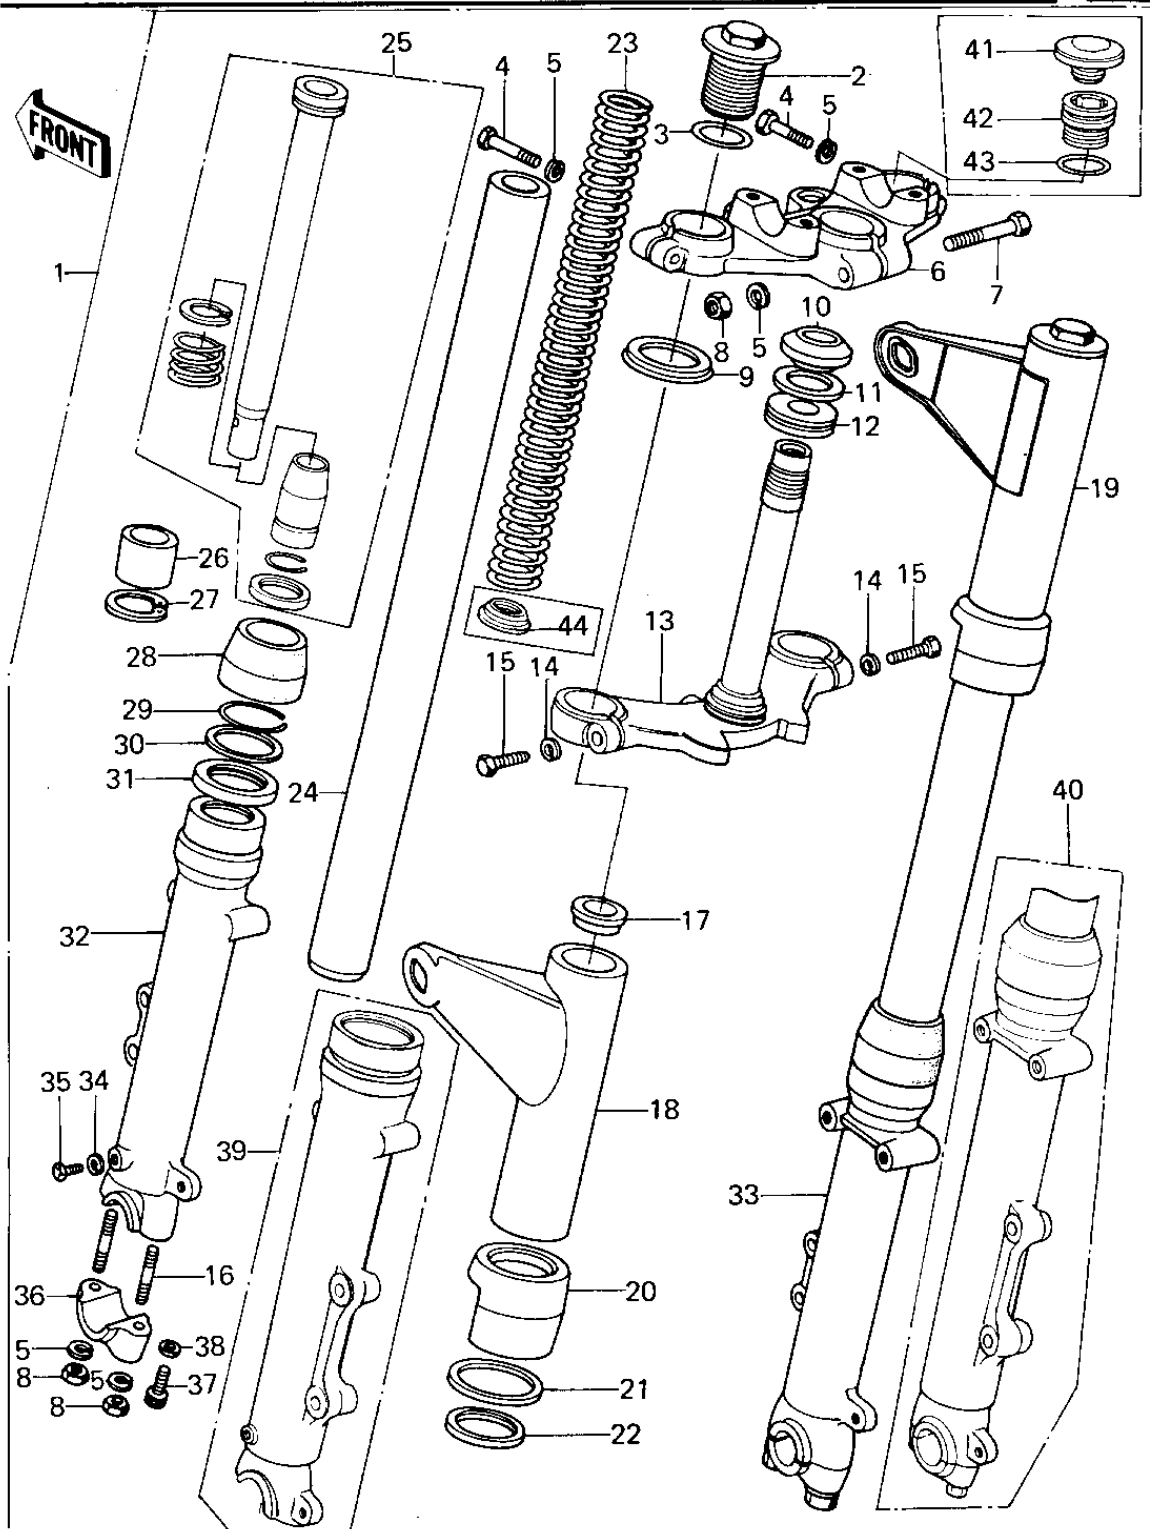

1978 KZ650-B2 PARTS DIAGRAM

FRONT FORK