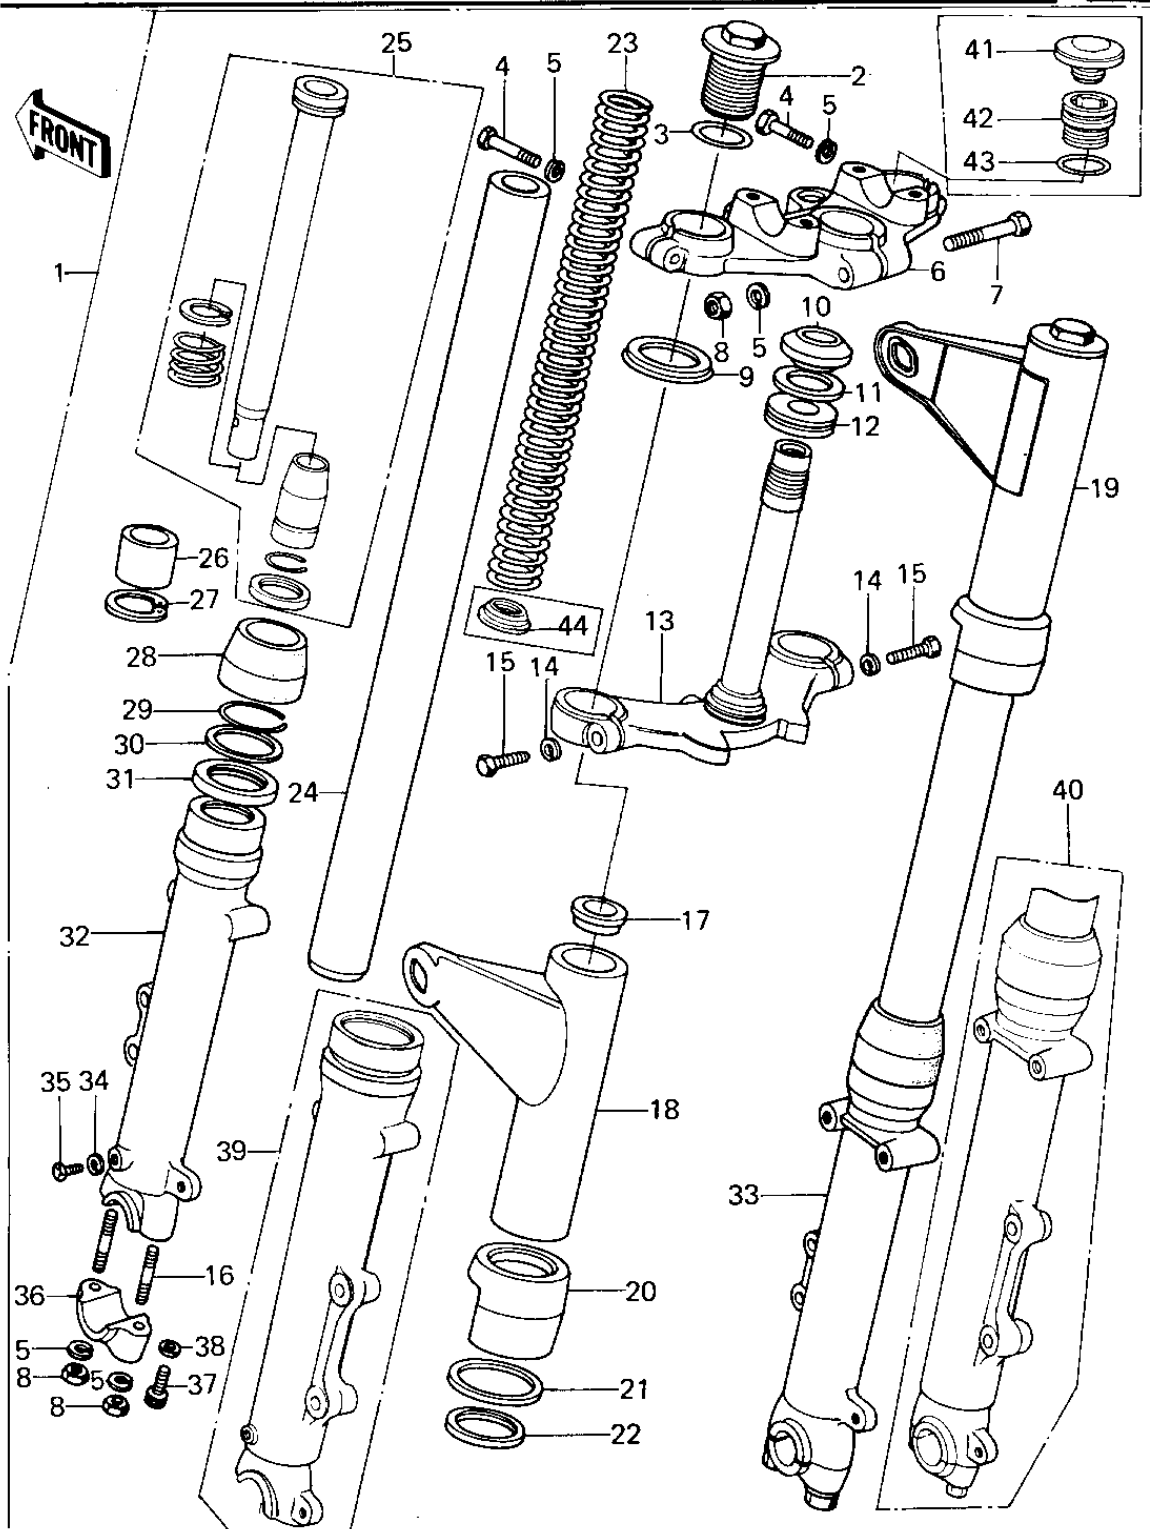

1978 KZ650-B2A PARTS DIAGRAM

FRONT FORK