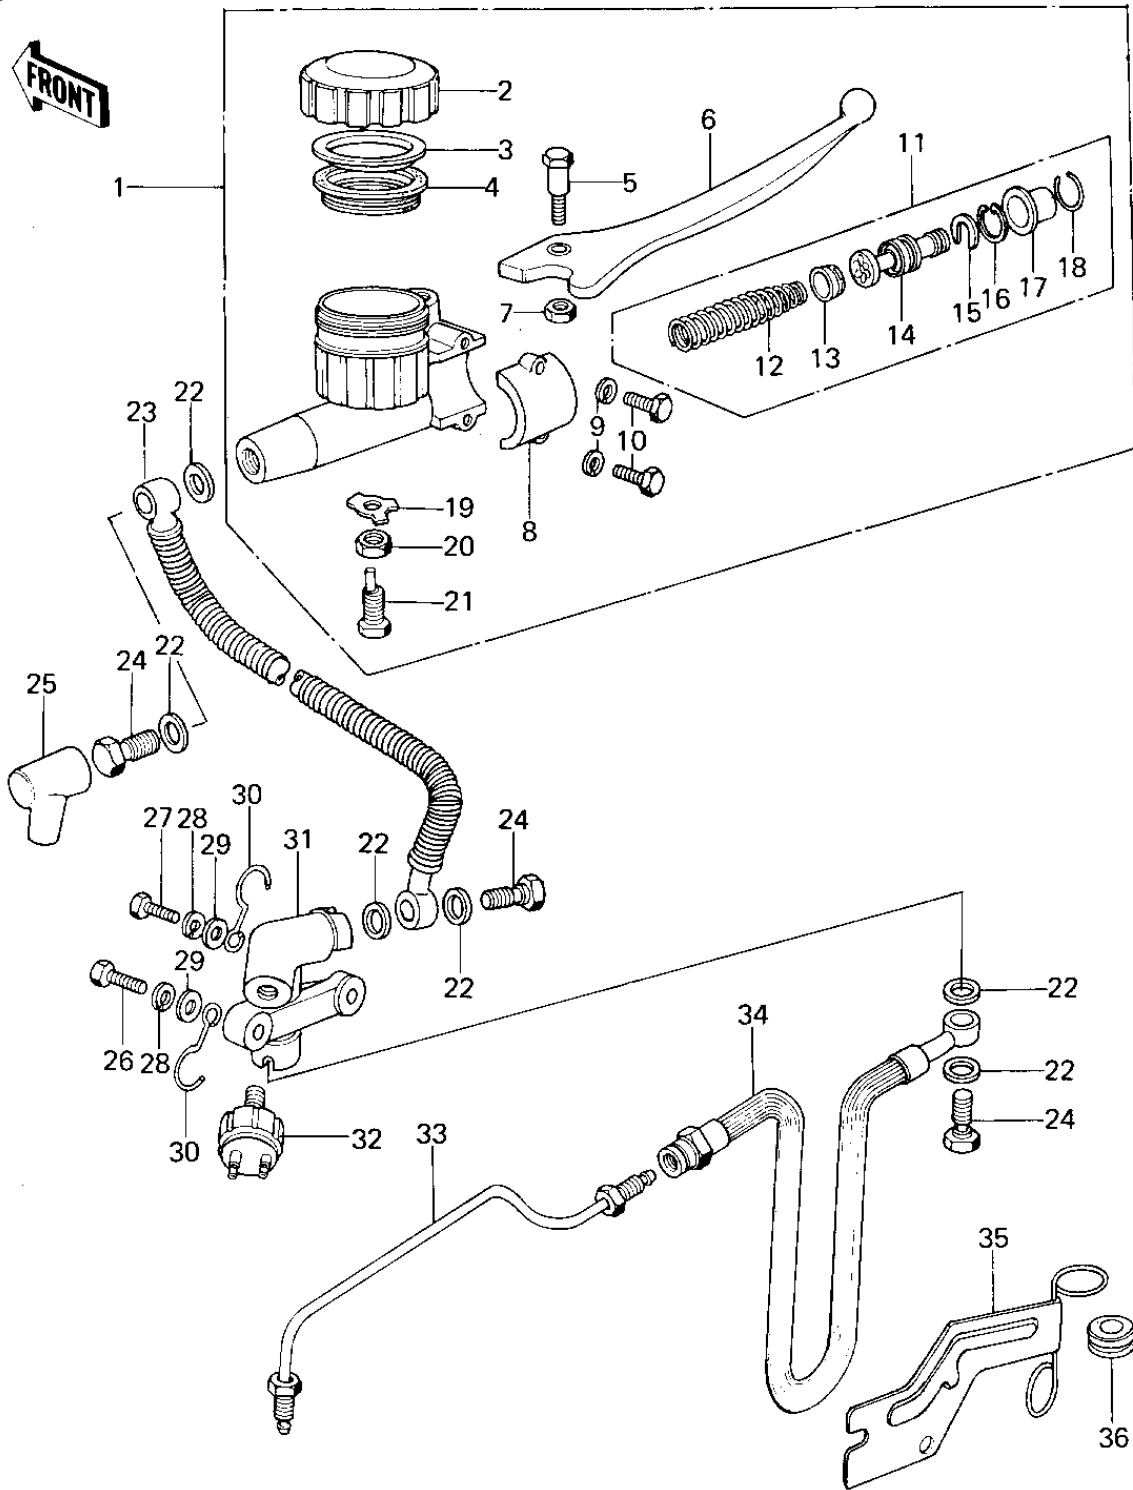

# 1978 KZ650-B2 PARTS DIAGRAM

FRONT MASTER CYLINDER (KZ650-B1)

# 1978 KZ650-B2 PARTS LIST

## FRONT MASTER CYLINDER (KZ650-B1)

ITEM NAME	PART NUMBER	QUANTITY
CYLINDER ASSY,MASTER (Ref # 1)	43015-032	1
CAP,OIL CUP (Ref # 2)	43026-003	1
PLATE-MASTER CYLINDER (Ref # 3)	43027-001	1
DIAPHRAGM (Ref # 4)	43028-001	1
BOLT (Ref # 5)	43033-004	1
LEVER,FRONT BRAKE (Ref # 6)	43029-003	1
NUT 6MM (Ref # 7)	312B0600	1
HOLDER-MASTER CYL (Ref # 8)	43034-001	1
WASHER PLAIN 6MM (Ref # 9)	411B0600	1
BOLT HEX HEAD 6X25 (Ref # 10)	110N0625	1
REPAIR SET-MASTER CYL (Ref # 11)	43073-001	1
SPRING ASSY-RETURN (Ref # 12)	43018-001	1
CUP-PRIMARY (Ref # 13)	43019-001	1
PISTON ASSY (Ref # 14)	43072-001	1
STOPPER-PISTON (Ref # 15)	43022-001	1
CIRCLIP,18MM (Ref # 16)	481J1800	1
BOOTS (Ref # 17)	43024-001	1
STOPPER-BOOTS (Ref # 18)	43025-001	1
WASHER-LOCK,8MM (Ref # 19)	43031-001	1
NUT,8MM (Ref # 20)	311B0800	1
BOLT,LEVER ADJUSTING (Ref # 21)	43030-003	1
WASHER-OIL BOLT (Ref # 22)	43067-001	1
HOSE,M/C BRAKE (Ref # 23)	43059-032	1
BOLT,OIL,L=23 (Ref # 24)	92002-1888	1
BOOT,DUST (Ref # 25)	49006-1041	1
BOLT-HEX HEAD,6X32 (Ref # 26)	110N0632	1
BOLT, HEX HEAD 6X22 (Ref # 27)	110N0622	1
WASHER SPRING 6MM (Ref # 28)	461F0600	1
WASHER PLAIN 6MM (Ref # 29)	411B0600	1

### FRONT MASTER CYLINDER (KZ650-B1)

ITEM NAME	PART NUMBER	QUANTITY
CLAMP,CABLE (Ref # 30)	92037-092	1
JOINT,THREE WAY (Ref # 31)	43061-002	1
SWITCH-FRONT BRAKE (Ref # 32)	43065-001	1
PIPE,BRIDGE (Ref # 33)	43060-021	1
HOSE-BRAKE,L=350 (Ref # 34)	43059-1262	1
BRACKET-BRAKE HOSE (Ref # 35)	43063-001	1
GROMMET-HOSE BRACKET (Ref # 36)	43064-001	1