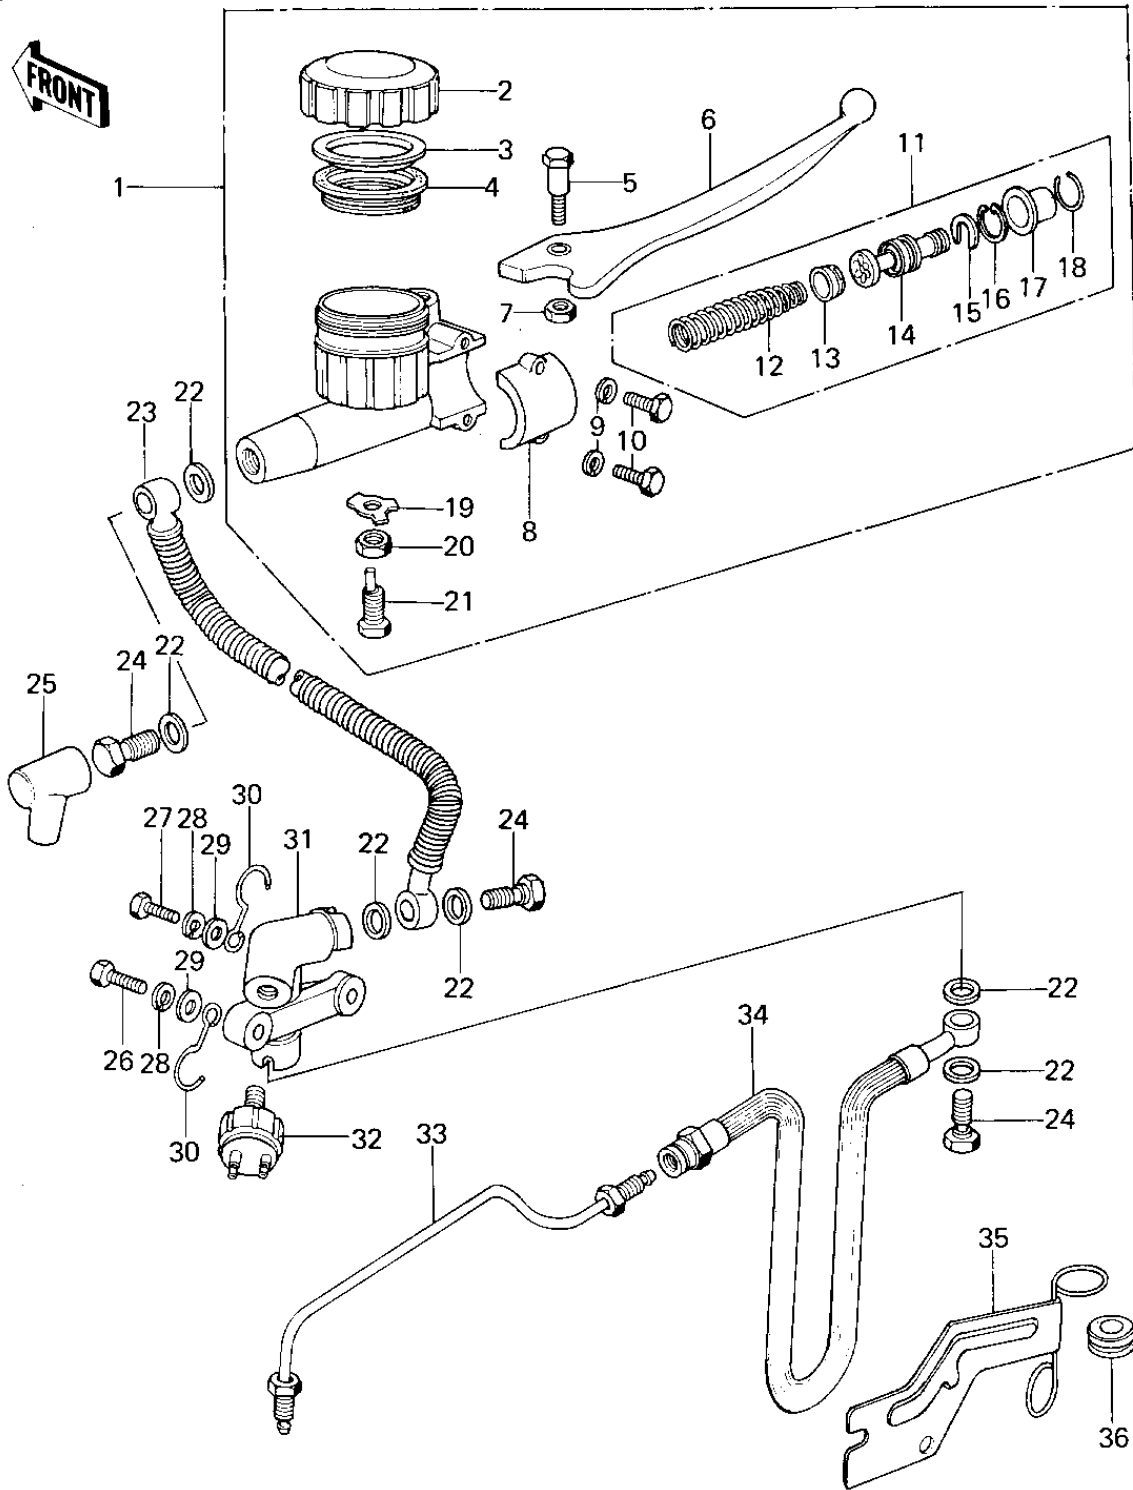

# 1978 KZ650-B2A PARTS DIAGRAM

FRONT MASTER CYLINDER (KZ650-B1)

# 1978 KZ650-B2A PARTS LIST

## FRONT MASTER CYLINDER (KZ650-B1)

ITEM NAME	PART NUMBER	QUANTITY
CYLINDER ASSY,MASTER (Ref # 1)	43015-032	1
CAP,OIL CUP (Ref # 2)	43026-003	1
PLATE-MASTER CYLINDER (Ref # 3)	43027-001	1
DIAPHRAGM (Ref # 4)	43028-001	1
BOLT (Ref # 5)	43033-004	1
LEVER,FRONT BRAKE (Ref # 6)	43029-003	1
NUT 6MM (Ref # 7)	312B0600	1
HOLDER-MASTER CYL (Ref # 8)	43034-001	1
WASHER PLAIN 6MM (Ref # 9)	411B0600	2
BOLT HEX HEAD 6X25 (Ref # 10)	110N0625	2
REPAIR SET-MASTER CYL (Ref # 11)	43073-001	1
SPRING ASSY-RETURN (Ref # 12)	43018-001	1
CUP-PRIMARY (Ref # 13)	43019-001	1
PISTON ASSY (Ref # 14)	43072-001	1
STOPPER-PISTON (Ref # 15)	43022-001	1
CIRCLIP,18MM (Ref # 16)	481J1800	1
BOOTS (Ref # 17)	43024-001	1
STOPPER-BOOTS (Ref # 18)	43025-001	1
WASHER-LOCK,8MM (Ref # 19)	43031-001	1
NUT,8MM (Ref # 20)	311B0800	1
BOLT,LEVER ADJUSTING (Ref # 21)	43030-003	1
WASHER-OIL BOLT (Ref # 22)	43067-001	6
HOSE,M/C BRAKE (Ref # 23)	43059-032	1
BOLT,OIL,L=23 (Ref # 24)	92002-1888	3
BOOT,DUST (Ref # 25)	49006-1041	1
BOLT-HEX HEAD,6X32 (Ref # 26)	110N0632	1
BOLT, HEX HEAD 6X22 (Ref # 27)	110N0622	1
WASHER SPRING 6MM (Ref # 28)	461F0600	2
WASHER PLAIN 6MM (Ref # 29)	411B0600	2

### FRONT MASTER CYLINDER (KZ650-B1)

ITEM NAME	PART NUMBER	QUANTITY
CLAMP,CABLE (Ref # 30)	92037-092	2
JOINT,THREE WAY (Ref # 31)	43061-002	1
SWITCH-FRONT BRAKE (Ref # 32)	43065-001	1
PIPE,BRIDGE (Ref # 33)	43060-021	1
HOSE-BRAKE,L=350 (Ref # 34)	43059-1262	1
BRACKET-BRAKE HOSE (Ref # 35)	43063-001	1
GROMMET-HOSE BRACKET (Ref # 36)	43064-001	1