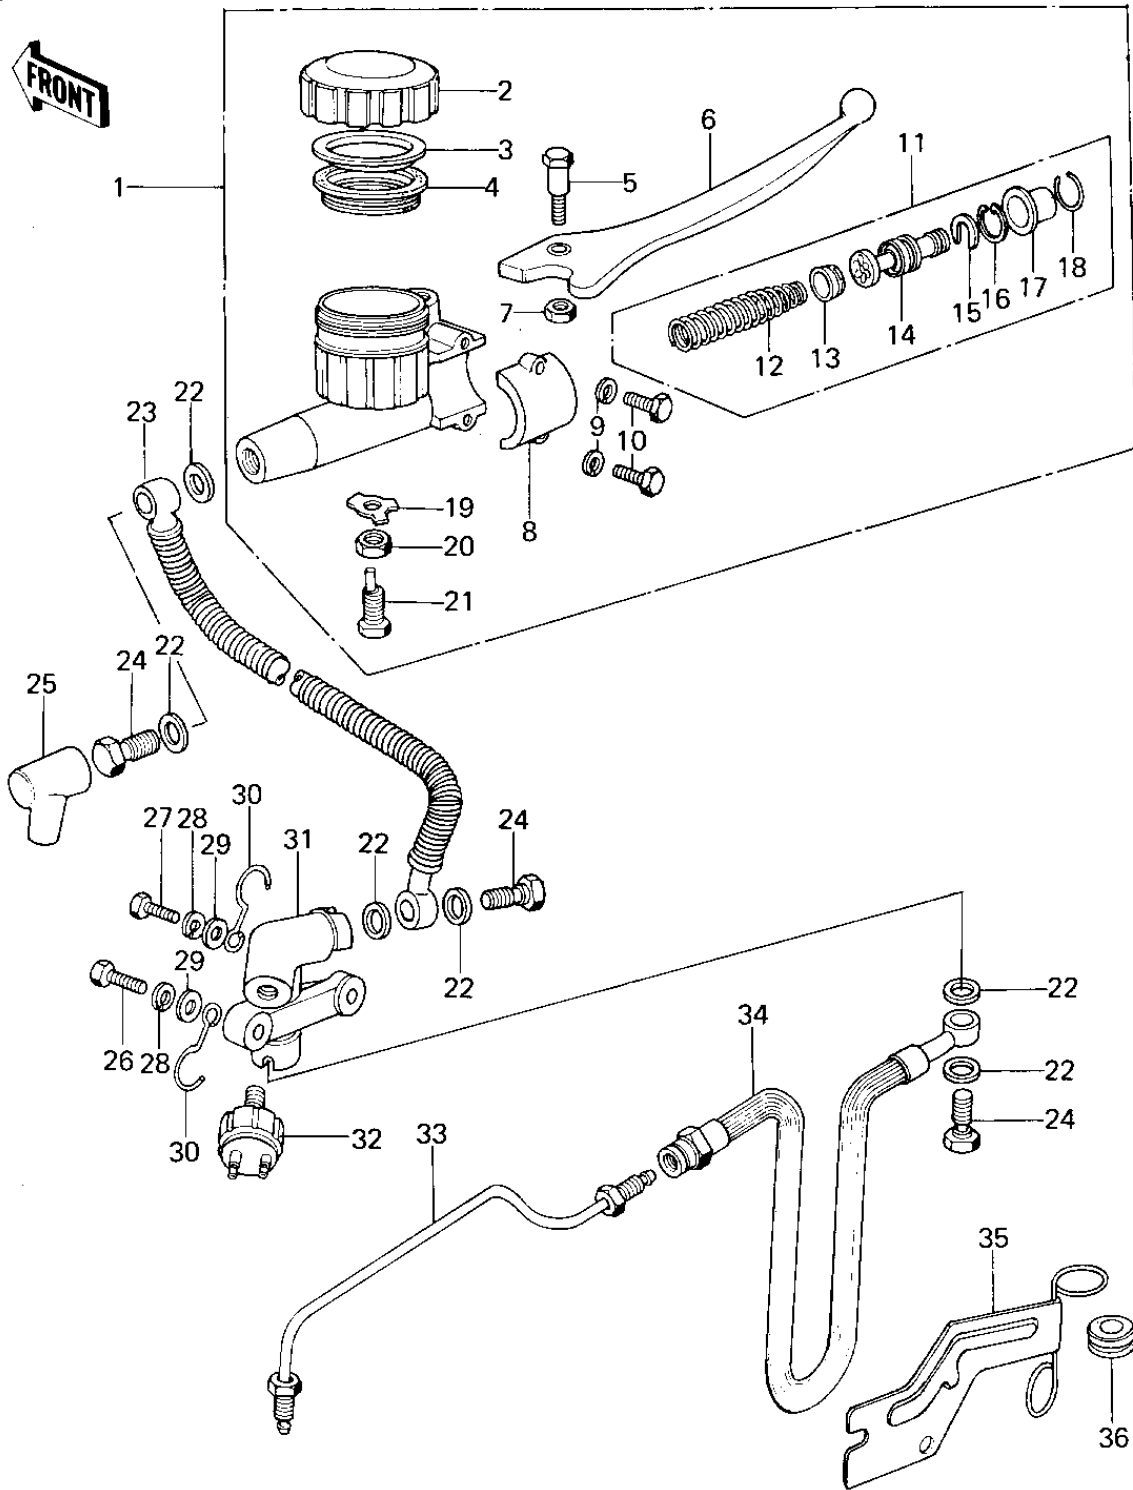

# 1978 KZ650-B2A PARTS DIAGRAM

## FRONT MASTER CYLINDER (KZ650-B1)

# 1978 KZ650-B2A PARTS LIST

## FRONT MASTER CYLINDER (KZ650-B1)

ITEM NAME	PART NUMBER	QUANTITY
CYLINDER ASSY,MASTER (Ref # 1)	43015-032	1
CAP,OIL CUP (Ref # 2)	43026-003	1
PLATE-MASTER CYLINDER (Ref # 3)	43027-001	1
DIAPHRAGM (Ref # 4)	43028-001	1
BOLT (Ref # 5)	43033-004	1
LEVER,FRONT BRAKE (Ref # 6)	43029-003	1
NUT 6MM (Ref # 7)	312B0600	1
HOLDER-MASTER CYL (Ref # 8)	43034-001	1
WASHER PLAIN 6MM (Ref # 9)	411B0600	2
BOLT HEX HEAD 6X25 (Ref # 10)	110N0625	2
REPAIR SET-MASTER CYL (Ref # 11)	43073-001	1
SPRING ASSY-RETURN (Ref # 12)	43018-001	1
CUP-PRIMARY (Ref # 13)	43019-001	1
PISTON ASSY (Ref # 14)	43072-001	1
STOPPER-PISTON (Ref # 15)	43022-001	1
CIRCLIP,18MM (Ref # 16)	481J1800	1
BOOTS (Ref # 17)	43024-001	1
STOPPER-BOOTS (Ref # 18)	43025-001	1
WASHER-LOCK,8MM (Ref # 19)	43031-001	1
NUT,8MM (Ref # 20)	311B0800	1
BOLT,LEVER ADJUSTING (Ref # 21)	43030-003	1
WASHER-OIL BOLT (Ref # 22)	43067-001	6
HOSE,M/C BRAKE (Ref # 23)	43059-032	1
BOLT,OIL,L=23 (Ref # 24)	92002-1888	3
BOOT,DUST (Ref # 25)	49006-1041	1
BOLT-HEX HEAD,6X32 (Ref # 26)	110N0632	1
BOLT, HEX HEAD 6X22 (Ref # 27)	110N0622	1
WASHER SPRING 6MM (Ref # 28)	461F0600	2
WASHER PLAIN 6MM (Ref # 29)	411B0600	2