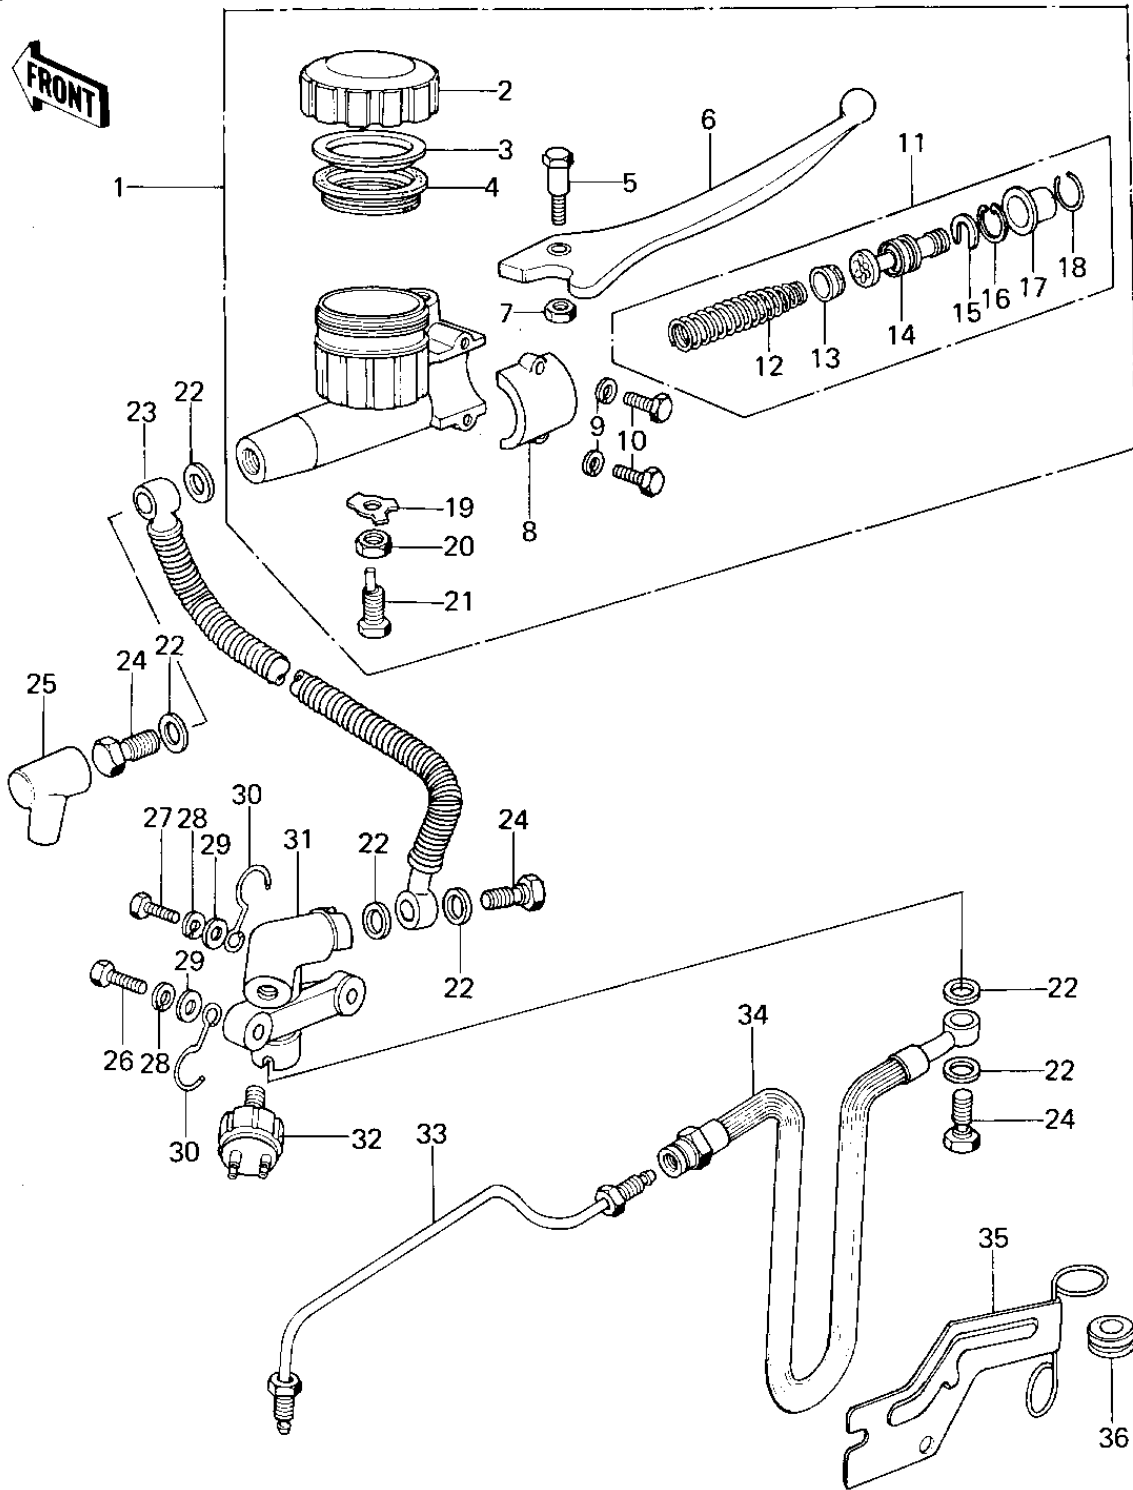

1979 KZ650-B3 PARTS DIAGRAM

FRONT MASTER CYLINDER (KZ650-B1)

1979 KZ650-B3 PARTS LIST

FRONT MASTER CYLINDER (KZ650-B1)

ITEM NAME	PART NUMBER	QUANTITY
CYLINDER ASSY,MASTER (Ref # 1)	43015-032	1
CAP,OIL CUP (Ref # 2)	43026-003	1
PLATE-MASTER CYLINDER (Ref # 3)	43027-001	1
DIAPHRAGM (Ref # 4)	43028-001	1
BOLT (Ref # 5)	43033-004	1
LEVER,FRONT BRAKE (Ref # 6)	43029-003	1
NUT 6MM (Ref # 7)	312B0600	1
HOLDER-MASTER CYL (Ref # 8)	43034-001	1
WASHER PLAIN 6MM (Ref # 9)	411B0600	2
BOLT HEX HEAD 6X25 (Ref # 10)	110N0625	2
REPAIR SET-MASTER CYL (Ref # 11)	43073-001	1
SPRING ASSY-RETURN (Ref # 12)	43018-001	1
CUP-PRIMARY (Ref # 13)	43019-001	1
PISTON ASSY (Ref # 14)	43072-001	1
STOPPER-PISTON (Ref # 15)	43022-001	1
CIRCLIP,18MM (Ref # 16)	481J1800	1
BOOTS (Ref # 17)	43024-001	1
STOPPER-BOOTS (Ref # 18)	43025-001	1
WASHER-LOCK,8MM (Ref # 19)	43031-001	1
NUT,8MM (Ref # 20)	311B0800	1
BOLT,LEVER ADJUSTING (Ref # 21)	43030-003	1
WASHER-OIL BOLT (Ref # 22)	43067-001	6
HOSE,M/C BRAKE (Ref # 23)	43059-032	1
BOLT,OIL,L=23 (Ref # 24)	92002-1888	3
BOOT,DUST (Ref # 25)	49006-1041	1
BOLT-HEX HEAD,6X32 (Ref # 26)	110N0632	1
BOLT, HEX HEAD 6X22 (Ref # 27)	110N0622	1
WASHER SPRING 6MM (Ref # 28)	461F0600	2
WASHER PLAIN 6MM (Ref # 29)	411B0600	2

1979 KZ650-B3 PARTS LIST

FRONT MASTER CYLINDER (KZ650-B1)

ITEM NAME	PART NUMBER	QUANTITY
CLAMP,CABLE (Ref # 30)	92037-092	2
JOINT,THREE WAY (Ref # 31)	43061-002	1
SWITCH-FRONT BRAKE (Ref # 32)	43065-001	1
PIPE,BRIDGE (Ref # 33)	43060-021	1
HOSE-BRAKE,L=350 (Ref # 34)	43059-1262	1
BRACKET-BRAKE HOSE (Ref # 35)	43063-001	1
GROMMET-HOSE BRACKET (Ref # 36)	43064-001	1