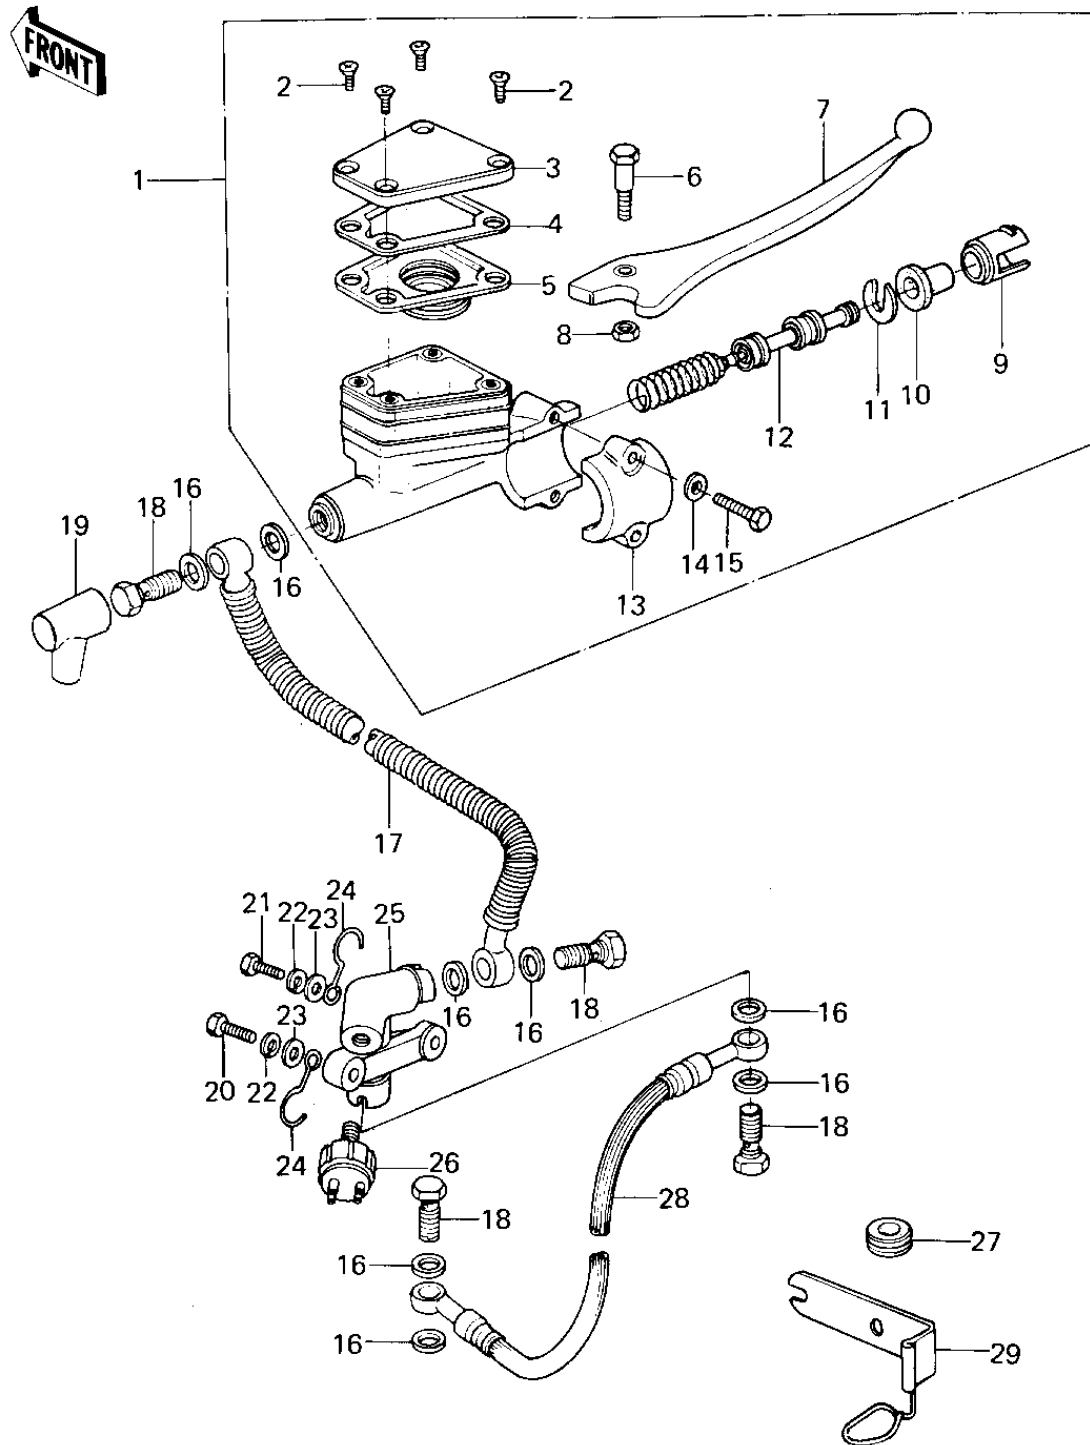

1978 KZ650-B2 PARTS DIAGRAM

FRONT MASTER CYLINDER (KZ650-B2/B2A/B3)

1978 KZ650-B2 PARTS LIST

FRONT MASTER CYLINDER (KZ650-B2/B2A/B3)

ITEM NAME	PART NUMBER	QUANTITY
CYLINDER ASSY,MASTER (Ref # 1)	43015-1007	1
SCREW,COUNTERSUNK HED (Ref # 2)	92001-1055	1
CAP,OIL CUP (Ref # 3)	43026-1003	1
PLATE,DIAPHRAGM (Ref # 4)	43027-1002	1
DIAPHRAGM (Ref # 5)	43028-1002	1
BOLT,CLUTCH LEV FITT (Ref # 6)	92001-1056	1
LEVER,FRONT BRAKE (Ref # 7)	46092-1002	1
NUT 6MM (Ref # 8)	312B0600	1
LINER,PISTON (Ref # 9)	14008-1007	1
DUST COVER (Ref # 10)	49016-1010	1
STOPER,PISTON (Ref # 11)	43022-1001	1
PISTON-COMP-BRAKE (Ref # 12)	43020-1026	1
HOLDER,MASTER CYLINDR (Ref # 13)	43034-1001	1
WASHER PLAIN 6MM (Ref # 14)	411B0600	1
BOLT HEX HEAD 6X25 (Ref # 15)	110N0625	1
WASHER-OIL BOLT (Ref # 16)	43067-001	1
HOSE,M/C BRAKE (Ref # 17)	43059-032	1
BOLT,OIL,L=23 (Ref # 18)	92002-1888	1
BOOT,DUST (Ref # 19)	49006-1041	1
BOLT-HEX HEAD,6X32 (Ref # 20)	110N0632	1
BOLT, HEX HEAD 6X22 (Ref # 21)	110N0622	1
WASHER SPRING 6MM (Ref # 22)	461F0600	1
WASHER PLAIN 6MM (Ref # 23)	411B0600	1
CLAMP,CABLE (Ref # 24)	92037-092	1
JOINT,THREE WAY (Ref # 25)	43061-002	1
SWITCH-FRONT BRAKE (Ref # 26)	43065-001	1
DAMPER RUBBER,CYL HSE (Ref # 27)	43064-006	1
HOSE,CALIPER BRAKE (Ref # 28)	43059-033	1
BRACKET (Ref # 29)	11034-1041	1