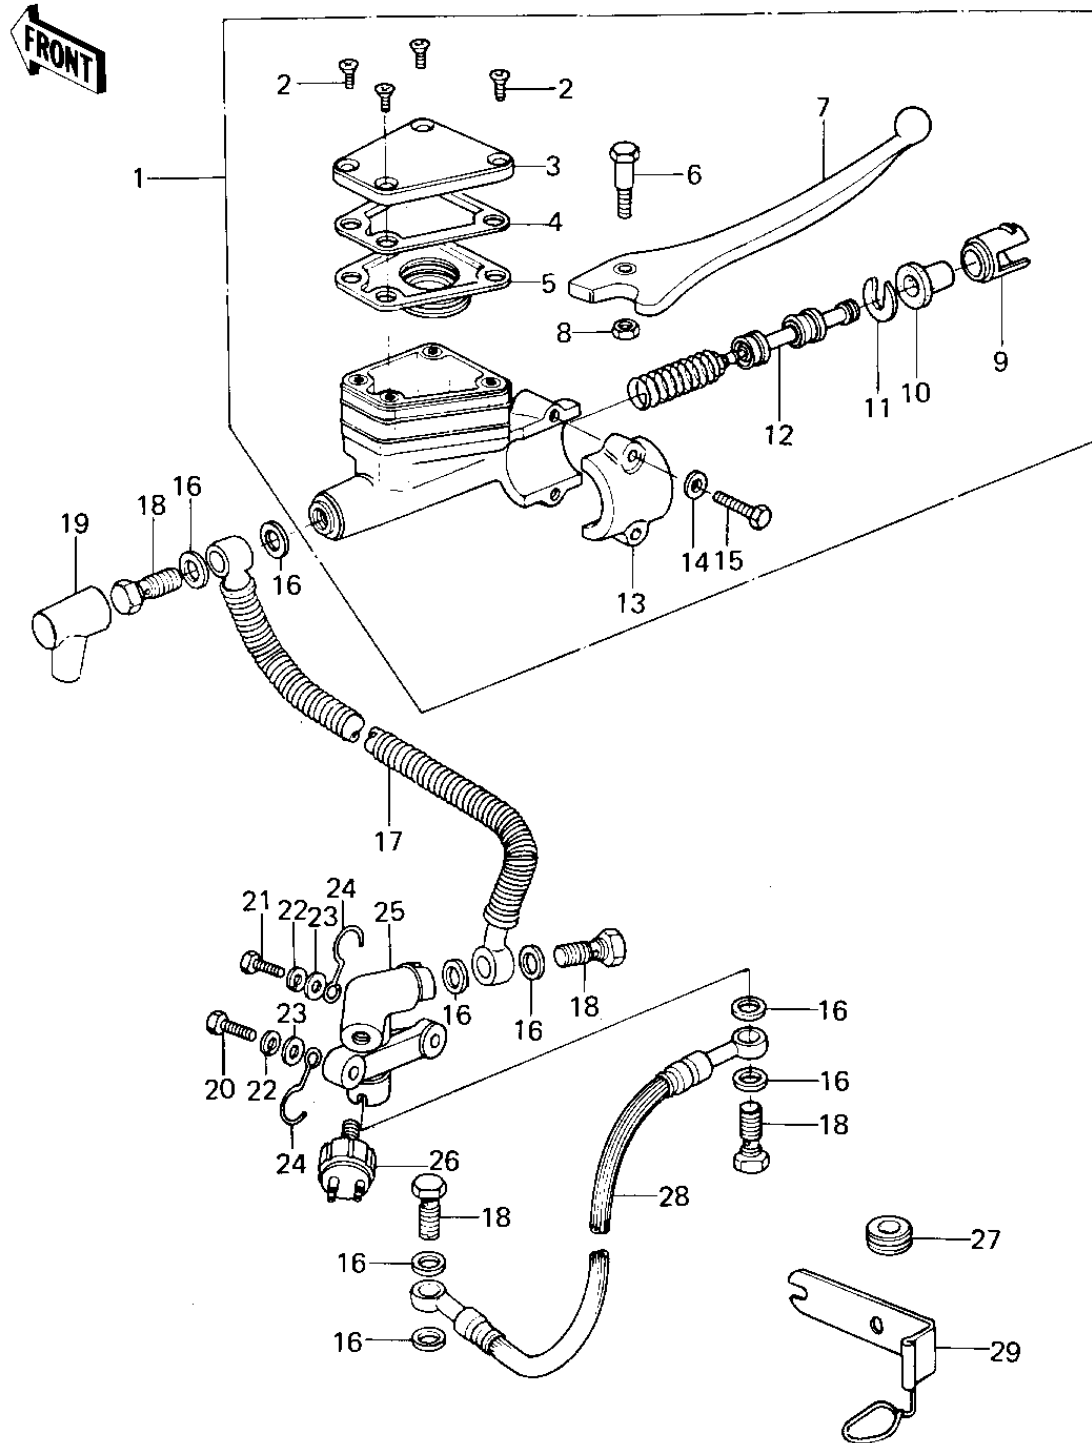

1978 KZ650-B2A PARTS DIAGRAM

FRONT MASTER CYLINDER (KZ650-B2/B2A/B3)

1978 KZ650-B2A PARTS LIST

FRONT MASTER CYLINDER (KZ650-B2/B2A/B3)

ITEM NAME	PART NUMBER	QUANTITY
CYLINDER ASSY,MASTER (Ref # 1)	43015-1007	1
SCREW,COUNTERSUNK HED (Ref # 2)	92001-1055	4
CAP,OIL CUP (Ref # 3)	43026-1003	1
PLATE,DIAPHRAGM (Ref # 4)	43027-1002	1
DIAPHRAGM (Ref # 5)	43028-1002	1
BOLT,CLUTCH LEV FITT (Ref # 6)	92001-1056	1
LEVER,FRONT BRAKE (Ref # 7)	46092-1002	1
NUT 6MM (Ref # 8)	312B0600	1
LINER,PISTON (Ref # 9)	14008-1007	1
DUST COVER (Ref # 10)	49016-1010	1
STOPER,PISTON (Ref # 11)	43022-1001	1
PISTON-COMP-BRAKE (Ref # 12)	43020-1026	1
HOLDER,MASTER CYLINDR (Ref # 13)	43034-1001	1
WASHER PLAIN 6MM (Ref # 14)	411B0600	2
BOLT HEX HEAD 6X25 (Ref # 15)	110N0625	2
WASHER-OIL BOLT (Ref # 16)	43067-001	8
HOSE,M/C BRAKE (Ref # 17)	43059-032	1
BOLT,OIL,L=23 (Ref # 18)	92002-1888	4
BOOT,DUST (Ref # 19)	49006-1041	1
BOLT-HEX HEAD,6X32 (Ref # 20)	110N0632	1
BOLT, HEX HEAD 6X22 (Ref # 21)	110N0622	1
WASHER SPRING 6MM (Ref # 22)	461F0600	2
WASHER PLAIN 6MM (Ref # 23)	411B0600	2
CLAMP,CABLE (Ref # 24)	92037-092	2
JOINT,THREE WAY (Ref # 25)	43061-002	1
SWITCH-FRONT BRAKE (Ref # 26)	43065-001	1
DAMPER RUBBER,CYL HSE (Ref # 27)	43064-006	1
HOSE,CALIPER BRAKE (Ref # 28)	43059-033	1
BRACKET (Ref # 29)	11034-1041	1