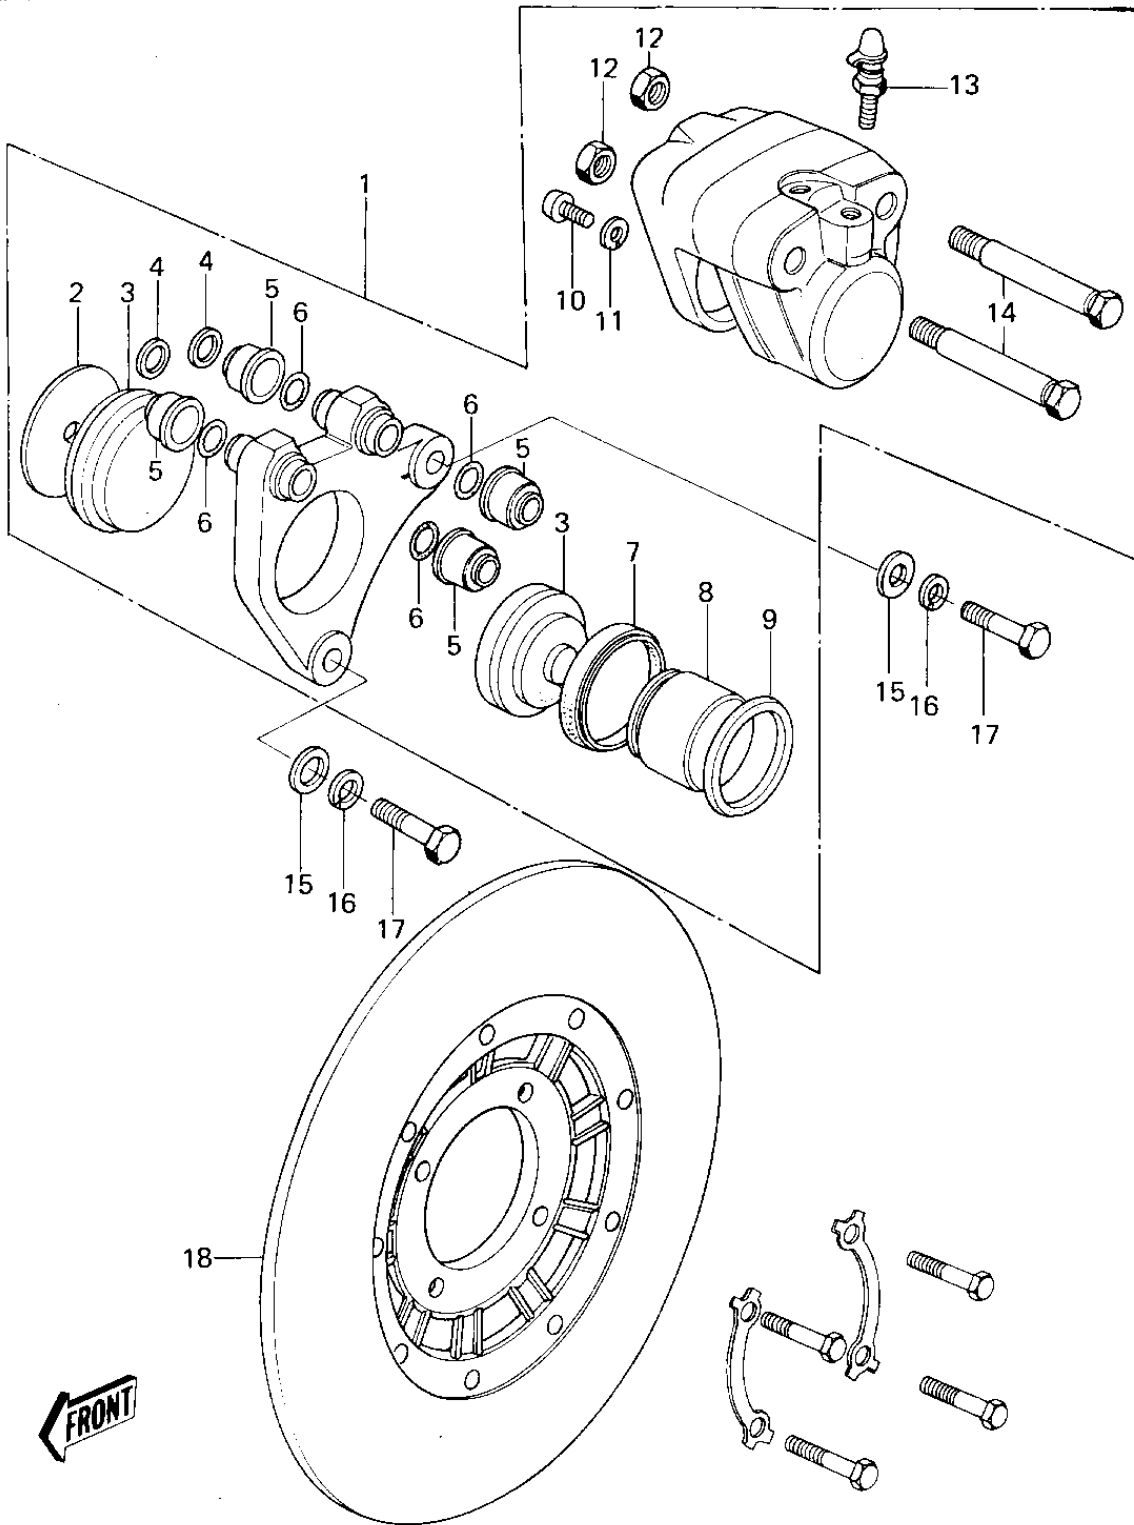

1978 KZ650-B2 PARTS DIAGRAM

FRONT BRAKE

1978 KZ650-B2 PARTS LIST

FRONT BRAKE

ITEM NAME	PART NUMBER	QUANTITY
CALIPER ASSY,FRONT (Ref # 1)	43041-030	1
CALIPER ASSY,FRONT (Ref # 1)	43041-1006	1
SPACER (Ref # 2)	43040-004	1
PAD SET,(FRONT) (Ref # 3)	43050-5001	1
PLUG (Ref # 4)	43088-002	1
DUST SHILD,SHAFT (Ref # 5)	43052-005	1
"O" RING (Ref # 6)	43053-006	1
DUST SEALD,RUBBER (Ref # 7)	43054-003	1
PISTON,FRONT CALIPER (Ref # 8)	43048-009	1
RING,PISTON SEAL (Ref # 9)	43049-002	1
SCREW PAN HEAD 6X12 (Ref # 10)	220B0612	1
WASHER SPRING 6MM (Ref # 11)	461F0600	1
NUT 10MM (Ref # 12)	315B1000	1
BLEEDER SET (Ref # 13)	43085-001	1
BOLT (Ref # 14)	43045-006	1
WASHER PLAIN 10MM (Ref # 15)	410B1000	1
WASHER SPRING 10MM (Ref # 16)	461F1000	1
BOLT (Ref # 17)	92007-032	1
DISC PLATE,FRONT (Ref # 18)	41080-005	1