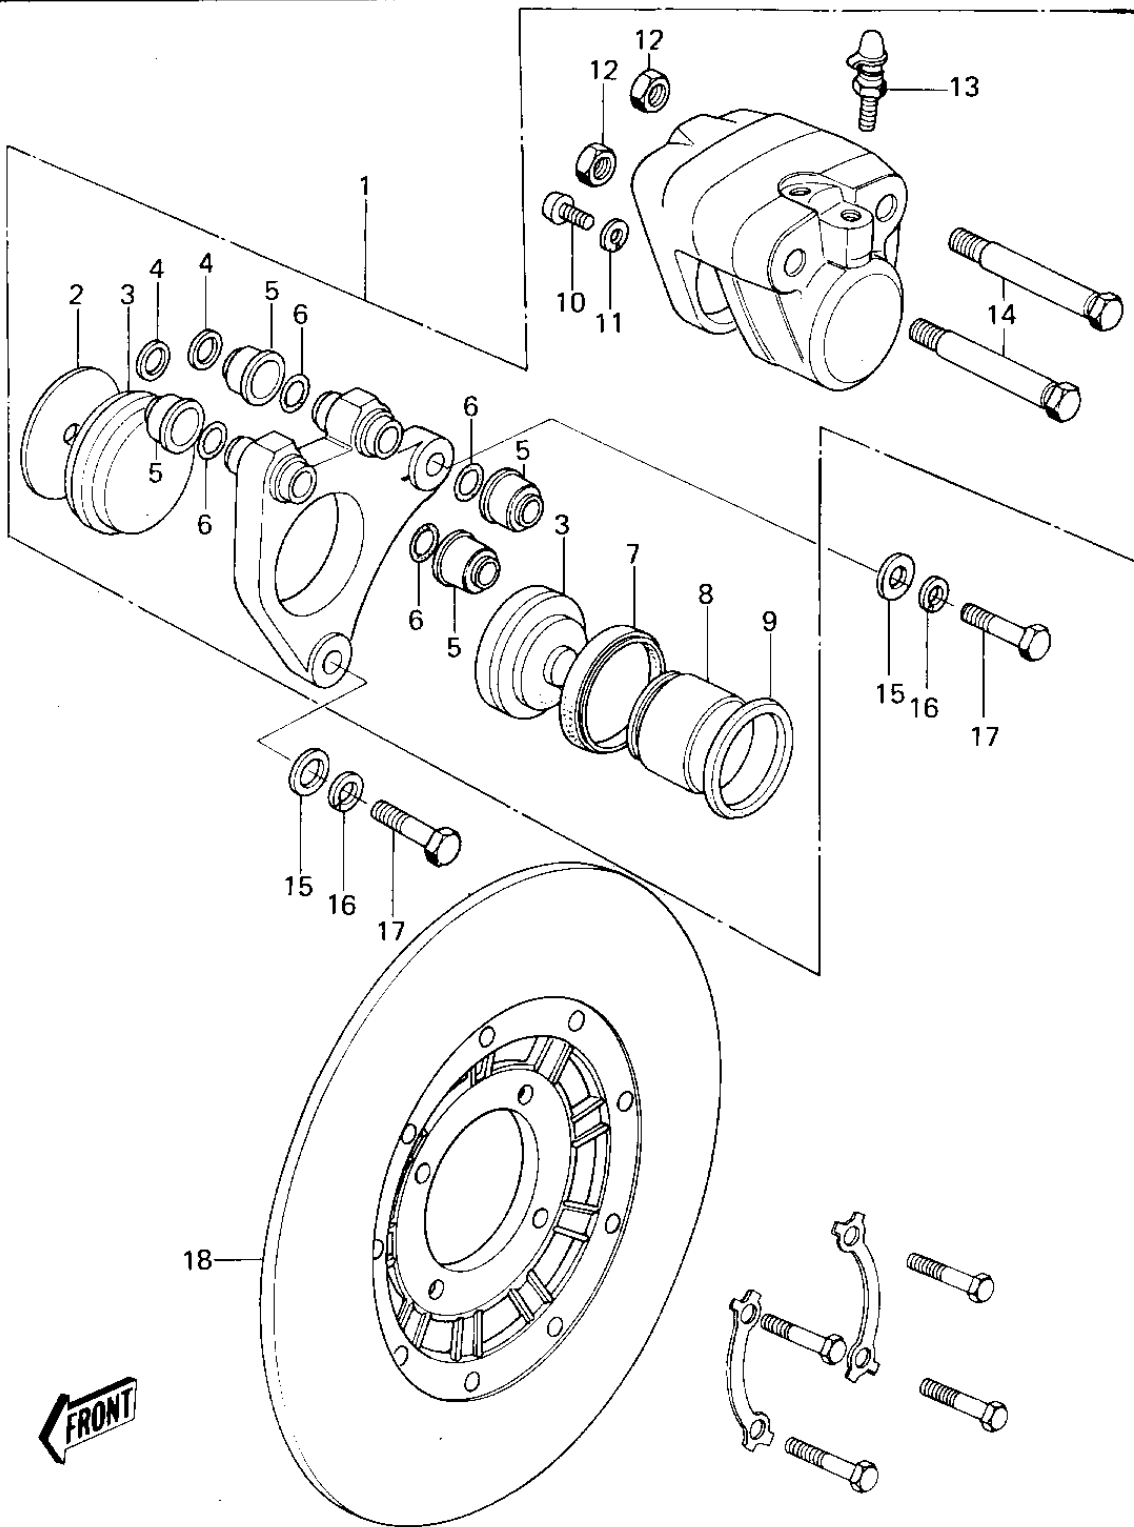

1978 KZ650-B2 PARTS DIAGRAM

FRONT BRAKE

1978 KZ650-B2 PARTS LIST

FRONT BRAKE

ITEM NAME	PART NUMBER	QUANTITY
CALIPER ASSY,FRONT (Ref # 1)	43041-030	1
CALIPER ASSY,FRONT (Ref # 1)	43041-1006	1
SPACER (Ref # 2)	43040-004	1
PAD SET,(FRONT) (Ref # 3)	43050-5001	1
PLUG (Ref # 4)	43088-002	1
DUST SHILD,SHAFT (Ref # 5)	43052-005	1
"O" RING (Ref # 6)	43053-006	1
DUST SEALD,RUBBER (Ref # 7)	43054-003	1
PISTON,FRONT CALIPER (Ref # 8)	43048-009	1
RING,PISTON SEAL (Ref # 9)	43049-002	1
SCREW PAN HEAD 6X12 (Ref # 10)	220B0612	1
WASHER SPRING 6MM (Ref # 11)	461F0600	1
NUT 10MM (Ref # 12)	315B1000	1
BLEEDER SET (Ref # 13)	43085-001	1
BOLT (Ref # 14)	43045-006	1
WASHER PLAIN 10MM (Ref # 15)	410B1000	1
WASHER SPRING 10MM (Ref # 16)	461F1000	1
BOLT (Ref # 17)	92007-032	1
DISC PLATE,FRONT (Ref # 18)	41080-005	1