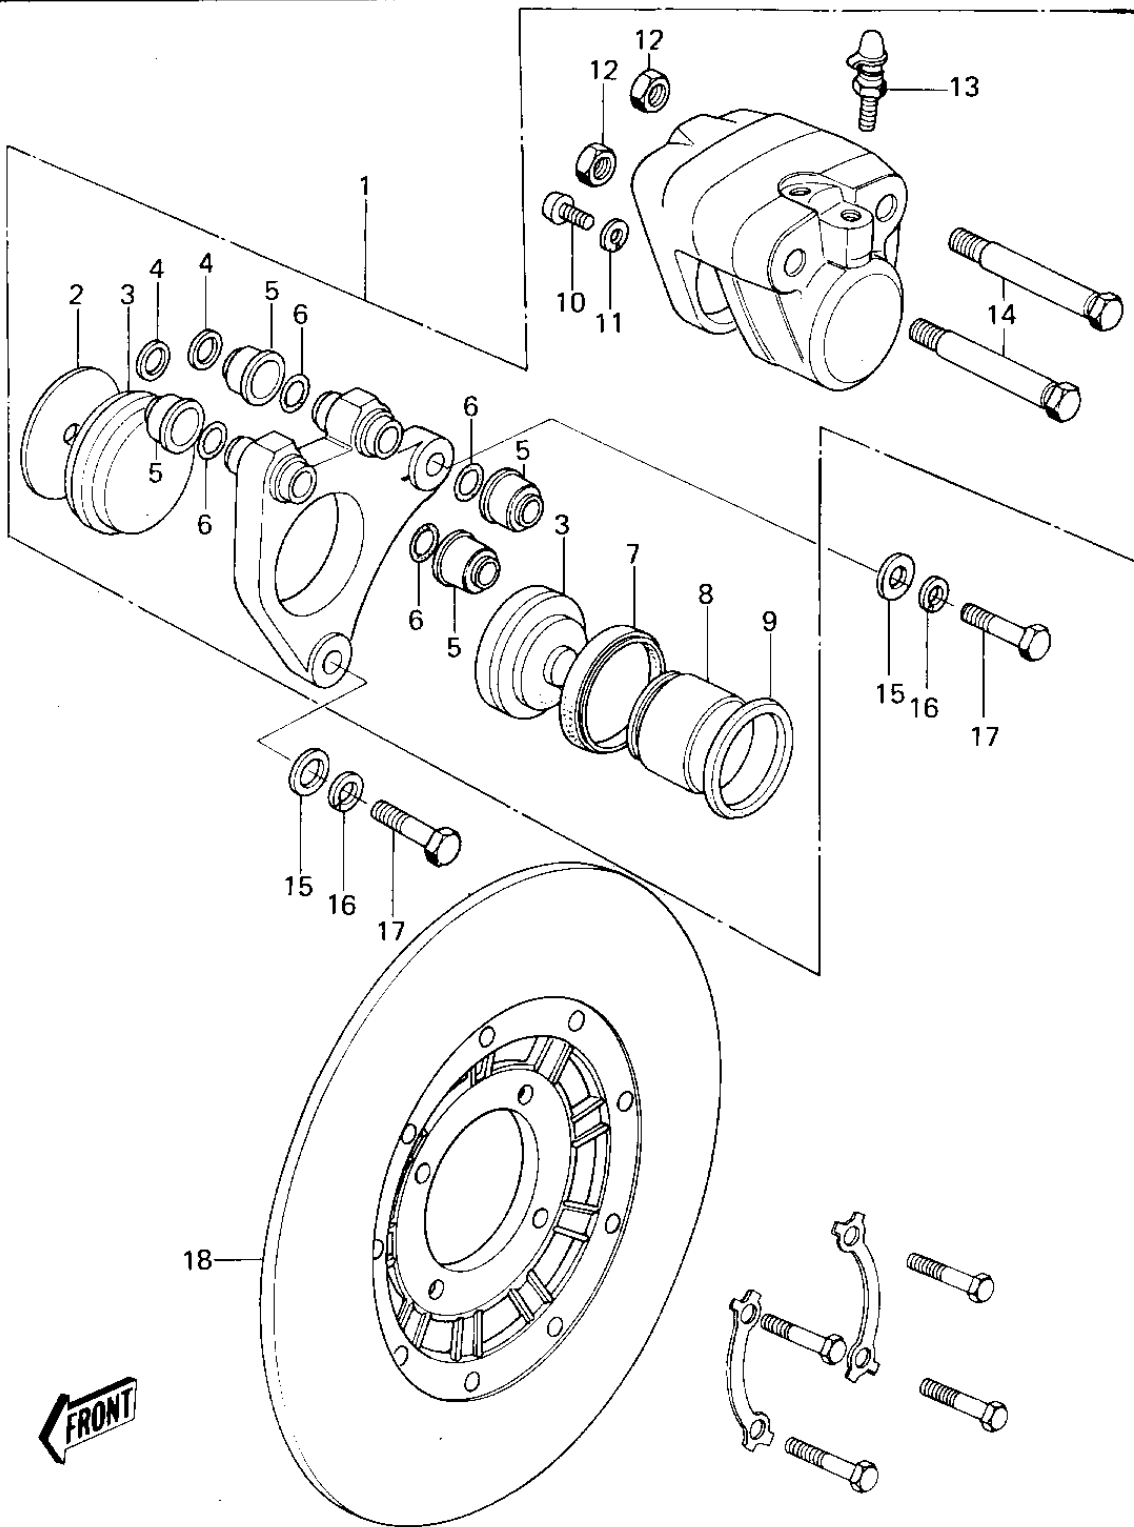

# 1978 KZ650-B2A PARTS DIAGRAM

## FRONT BRAKE

## FRONT BRAKE

ITEM NAME	PART NUMBER	QUANTITY
CALIPER ASSY,FRONT (Ref # 1)	43041-030	1
CALIPER ASSY,FRONT (Ref # 1)	43041-1006	1
SPACER (Ref # 2)	43040-004	1
PAD SET,(FRONT) (Ref # 3)	43050-5001	1
PLUG (Ref # 4)	43088-002	2
DUST SHILD,SHAFT (Ref # 5)	43052-005	4
"O" RING (Ref # 6)	43053-006	4
DUST SEALD,RUBBER (Ref # 7)	43054-003	1
PISTON,FRONT CALIPER (Ref # 8)	43048-009	1
RING,PISTON SEAL (Ref # 9)	43049-002	1
SCREW PAN HEAD 6X12 (Ref # 10)	220B0612	1
WASHER SPRING 6MM (Ref # 11)	461F0600	1
NUT 10MM (Ref # 12)	315B1000	2
BLEEDER SET (Ref # 13)	43085-001	1
BOLT (Ref # 14)	43045-006	2
WASHER PLAIN 10MM (Ref # 15)	410B1000	2
WASHER SPRING 10MM (Ref # 16)	461F1000	2
BOLT (Ref # 17)	92007-032	2
DISC PLATE,FRONT (Ref # 18)	41080-005	1