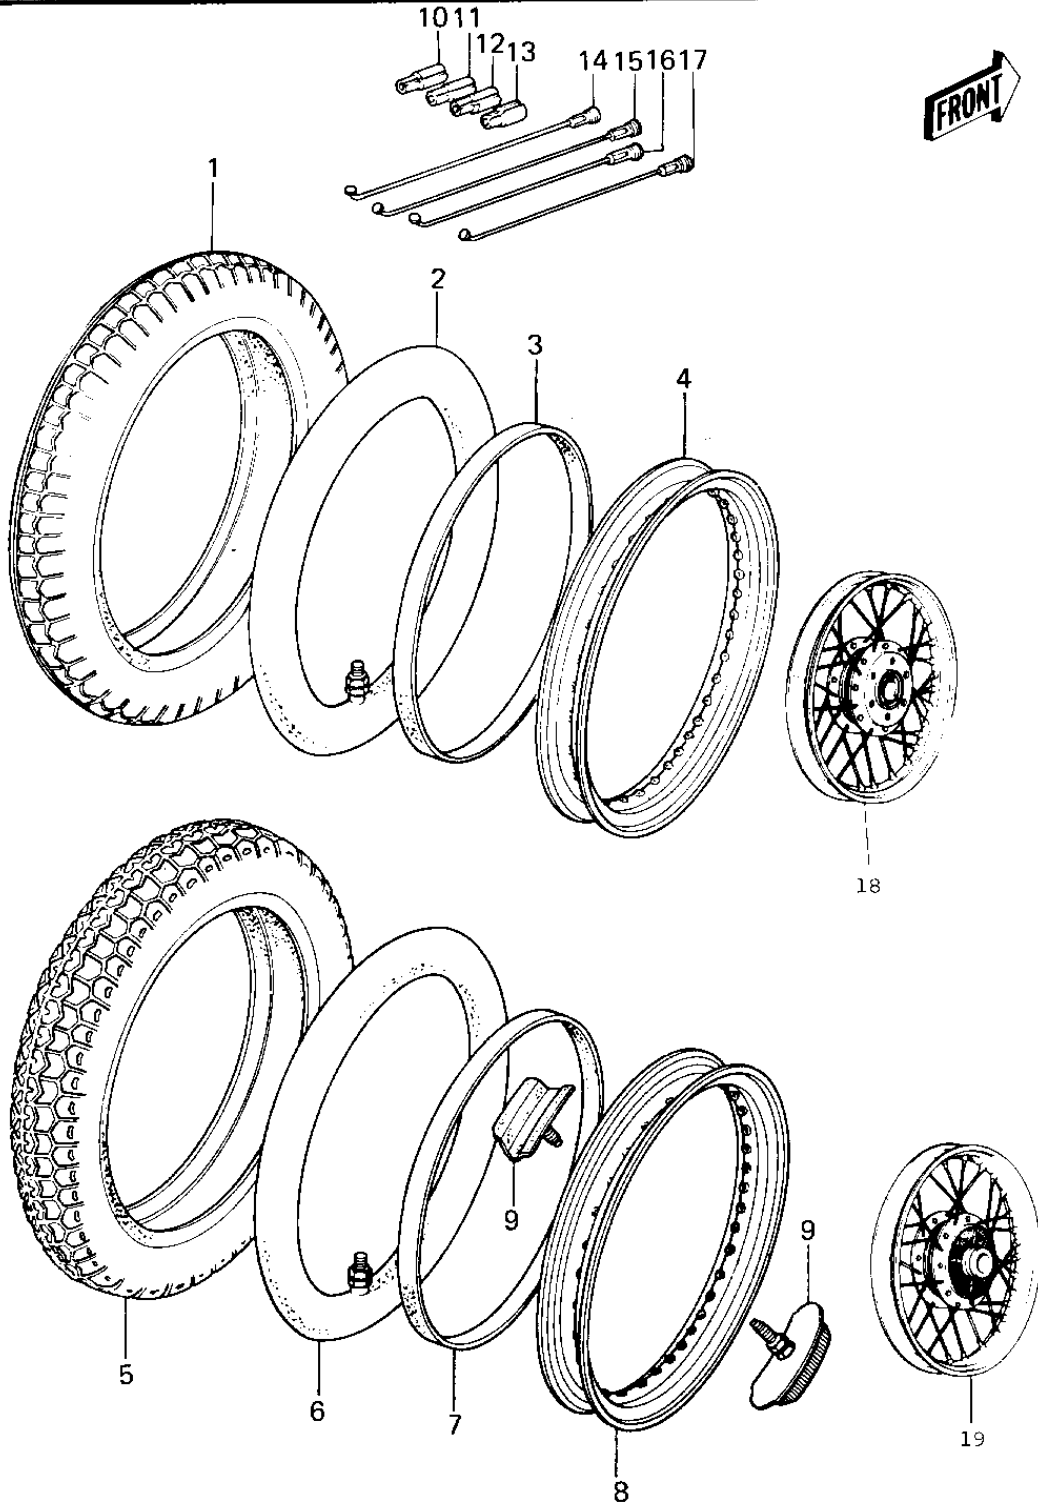

1977 KZ650-B1 PARTS DIAGRAM

WHEELS/TIRES

1977 KZ650-B1 PARTS LIST

WHEELS/TIRES

ITEM NAME	PART NUMBER	QUANTITY
TIRE 325H-19 F6B F (Ref # 1)	41021-038	1
*** N.L.A.*** (Canada) (Ref # 2)	41022-030	1
BAND RIM (Ref # 3)	41023-015	1
RIM (Ref # 4)	41025-085	1
TIRE 400H-18 K87 R (Ref # 5)	41021-039	1
TUBE 350/375/410-18 (Ref # 6)	41022-031	1
BAND,RIM,4.00/5.10-18 (Ref # 7)	41023-1006	1
RIM-2-15BX18W (Ref # 8)	41025-058	1
PROTECTOR-BEAD,2.15B (Ref # 9)	41024-008	2
WEIGHT,BALANCE,5G (Ref # 10)	41075-1010	AR
WEIGHT,BALANCE,5G (Ref # 10)	41075-1010	AR
WEIGHT,BALANCE,10G (Ref # 11)	41075-1007	AR
WEIGHT,BALANCE,10G (Ref # 11)	41075-1007	AR
WEIGHT,BALANCE,20G (Ref # 12)	41075-1008	AR
WEIGHT,BALANCE,20G (Ref # 12)	41075-1008	AR
WEIGHT,BALANCE,30G (Ref # 13)	41075-1009	AR
WEIGHT,BALANCE,30G (Ref # 13)	41075-1009	AR
SPOKE-ASY,FR INNER (Ref # 14)	41027-085	20
SPOKE-ASY,FR OUTER (Ref # 15)	41028-084	20
SPOKE-ASY,RR INNER (Ref # 16)	41027-090	20
SPOKE-ASY,RR OUTER (Ref # 17)	41028-089	20
WHEEL ASSY FRONT (Ref # 18)	41074-047	1
WHEEL ASSY,REAR (Ref # 19)	42048-041	1