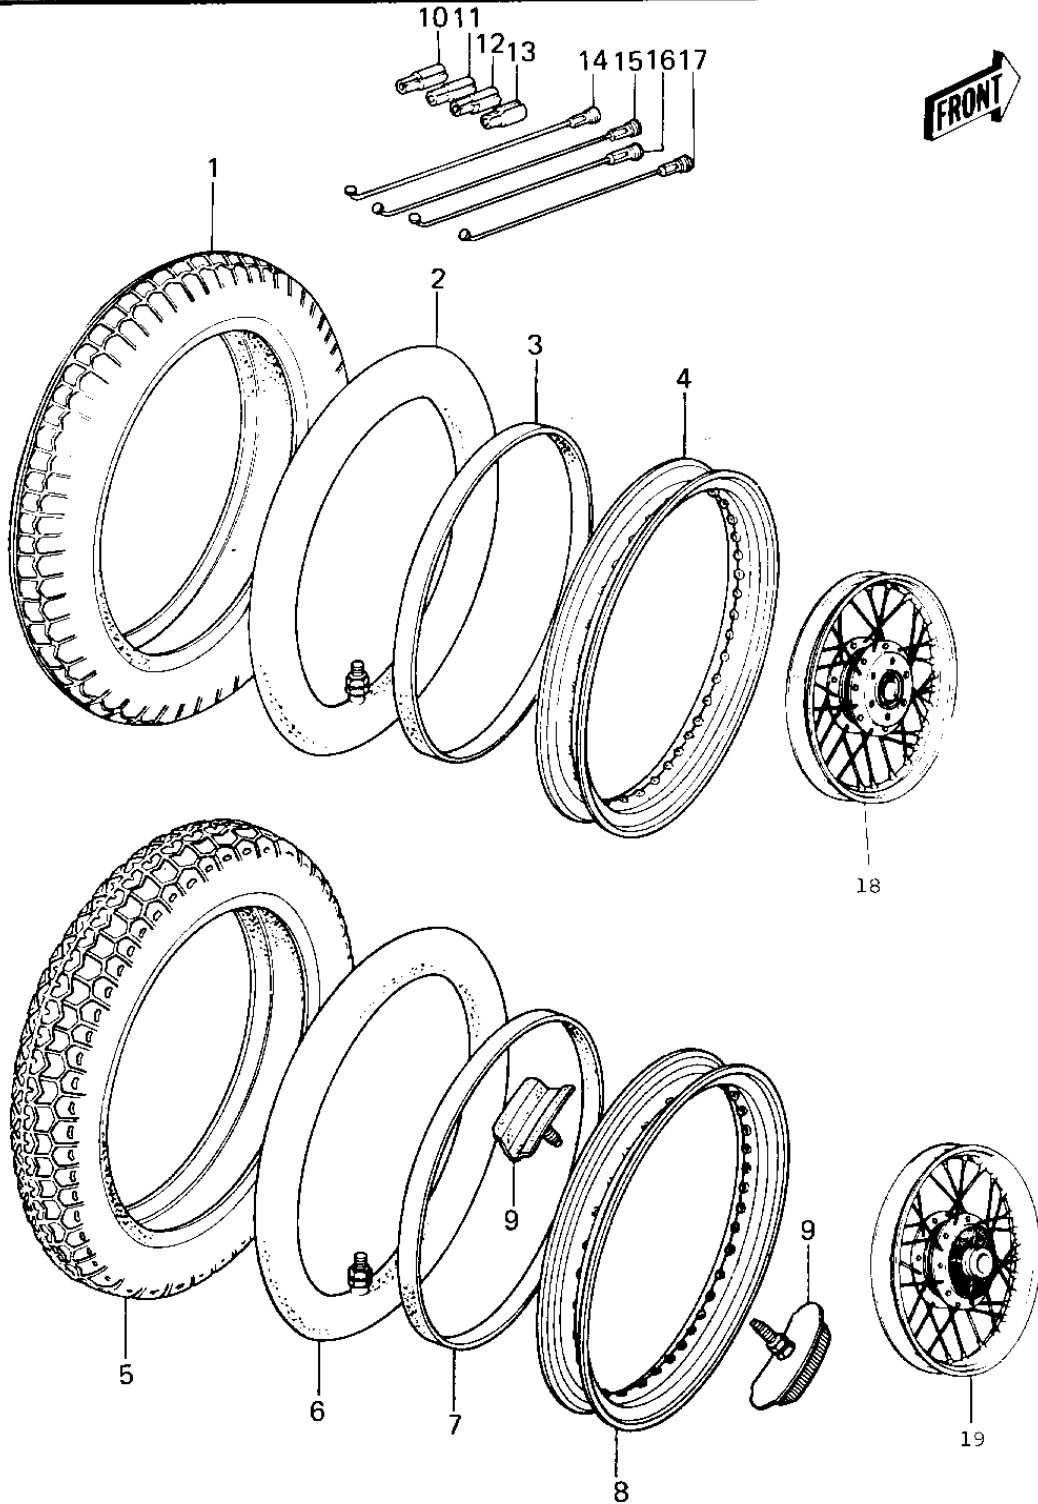

# 1978 KZ650-B2 PARTS DIAGRAM

## WHEELS/TIRES

## WHEELS/TIRES

ITEM NAME	PART NUMBER	QUANTITY
TIRE 325H-19 F6B F (Ref # 1)	41021-038	1
*** N.L.A.*** (Canada) (Ref # 2)	41022-030	1
BAND RIM (Ref # 3)	41023-015	1
RIM (Ref # 4)	41025-085	1
TIRE 400H-18 K87 R (Ref # 5)	41021-039	1
TUBE 350/375/410-18 (Ref # 6)	41022-031	1
BAND,RIM,4.00/5.10-18 (Ref # 7)	41023-1006	1
RIM-2-15BX18W (Ref # 8)	41025-058	1
PROTECTOR-BEAD,2.15B (Ref # 9)	41024-008	1
WEIGHT,BALANCE,5G (Ref # 10)	41075-1010	1
WEIGHT,BALANCE,5G (Ref # 10)	41075-1010	1
WEIGHT,BALANCE,10G (Ref # 11)	41075-1007	1
WEIGHT,BALANCE,10G (Ref # 11)	41075-1007	1
WEIGHT,BALANCE,20G (Ref # 12)	41075-1008	1
WEIGHT,BALANCE,20G (Ref # 12)	41075-1008	1
WEIGHT,BALANCE,30G (Ref # 13)	41075-1009	1
WEIGHT,BALANCE,30G (Ref # 13)	41075-1009	1
SPOKE-ASY,FR INNER (Ref # 14)	41027-085	1
SPOKE-ASY,FR OUTER (Ref # 15)	41028-084	1
SPOKE-ASY,RR INNER (Ref # 16)	41027-090	1
SPOKE-ASY,RR OUTER (Ref # 17)	41028-089	1
WHEEL ASSY FRONT (Ref # 18)	41074-047	1
WHEEL ASSY,REAR (Ref # 19)	42048-041	1