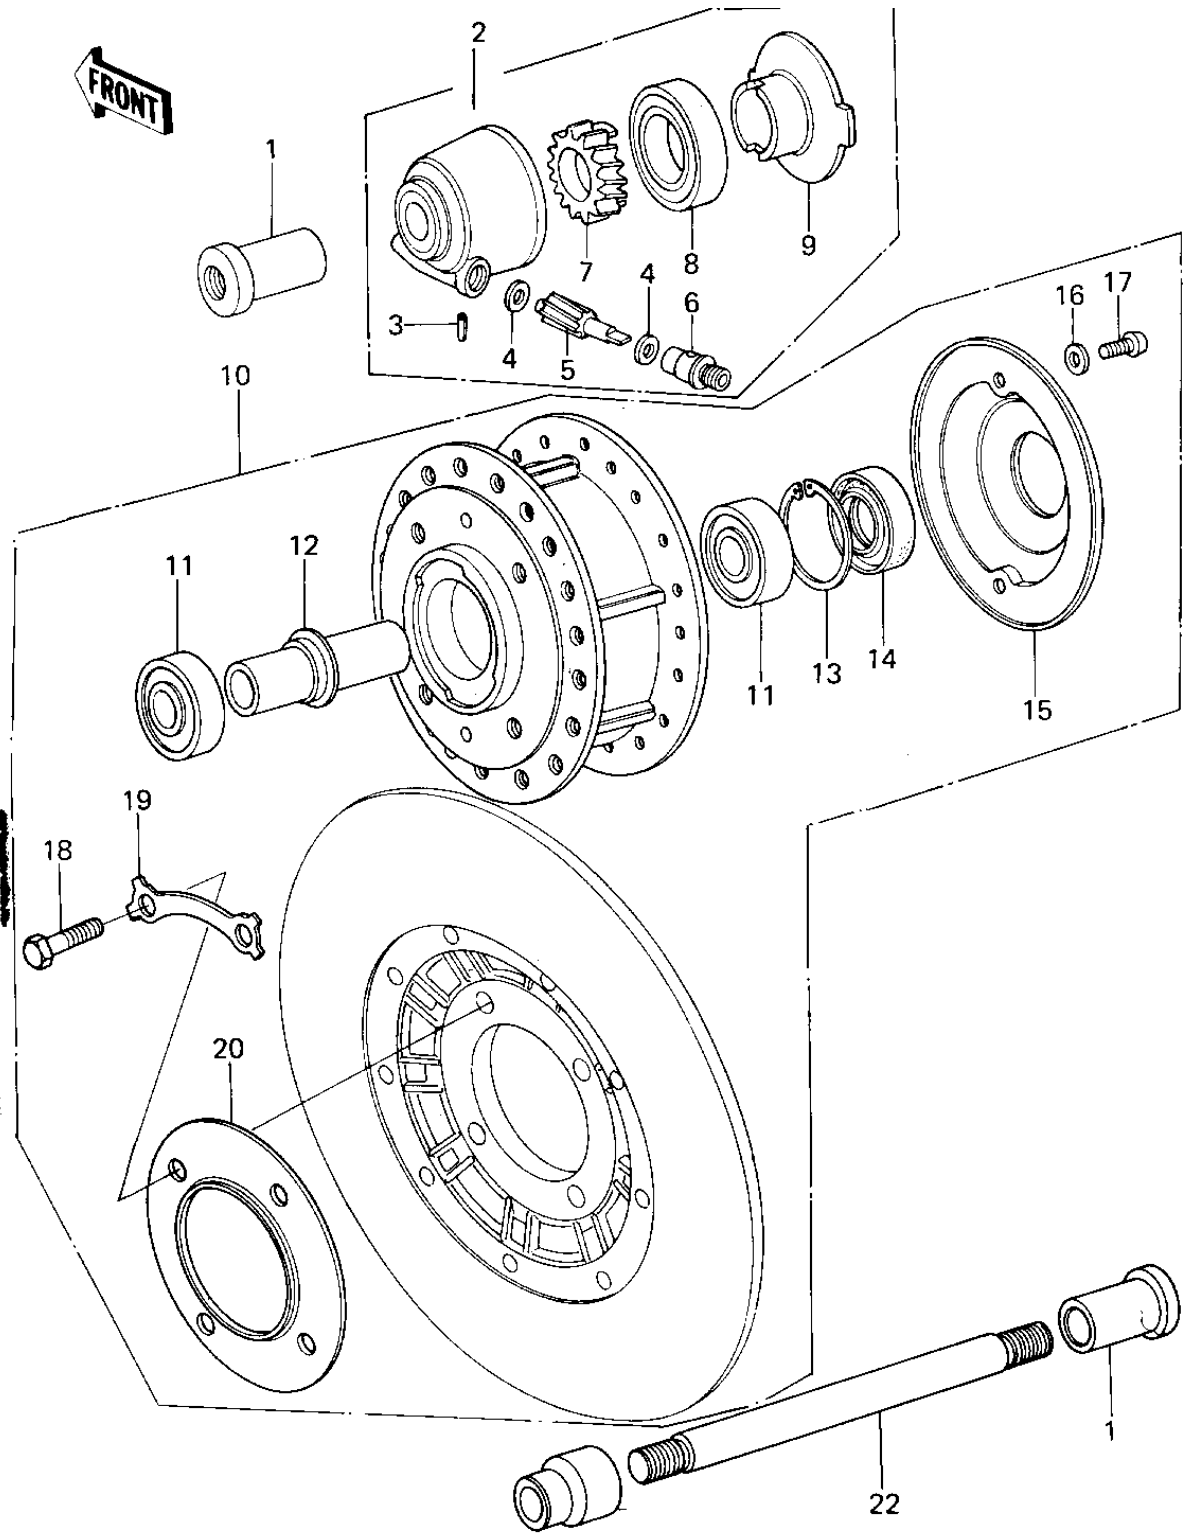

1979 KZ650-B3 PARTS DIAGRAM

FRONT HUB

1979 KZ650-B3 PARTS LIST

FRONT HUB

ITEM NAME	PART NUMBER	QUANTITY
COLLAR,FRONT AXLE (Ref # 1)	41069-033	2
GEAR BOX ASSY (Ref # 2)	41078-008	1
PIN,SPRING (Ref # 3)	41082-001	1
WASHER THRST SPD PINI (Ref # 4)	41063-001	2
PINION,SPEEDOMETER (Ref # 5)	41060-017	1
BUSH,SPEEDMETER CABLE (Ref # 6)	41062-005	1
GEAR,SPEEDOMETER (Ref # 7)	41059-026	1
OIL SEAL,BJN30427-C3 (Ref # 8)	92049-1057	1
RECEIVER,GEAR (Ref # 9)	41064-013	1
DRUM-ASSY,FR BRK (Ref # 10)	41034-041	1
BEARING BALL #6203 (Ref # 11)	601B6203	2
COLLAR,BRG (Ref # 12)	41039-028	1
RING, SNAP,43.5M/M (Ref # 13)	92033-1040	1
OIL SEAL (Ref # 14)	654A254008	1
DUST COVER (Ref # 15)	41042-016	1
WASHER PLAIN 5MM (Ref # 16)	411B0500	2
SCREW PAN HEAD 5X12 (Ref # 17)	220B0512	2
BOLT (Ref # 18)	92001-158	4
WASHER,LOCK (Ref # 19)	92088-023	2
DUST COVER (Ref # 20)	41042-014	1
COLLAR,FRONT AXLE (Ref # 21)	41069-032	1
AXLE,FRONT (Ref # 22)	41068-049	1