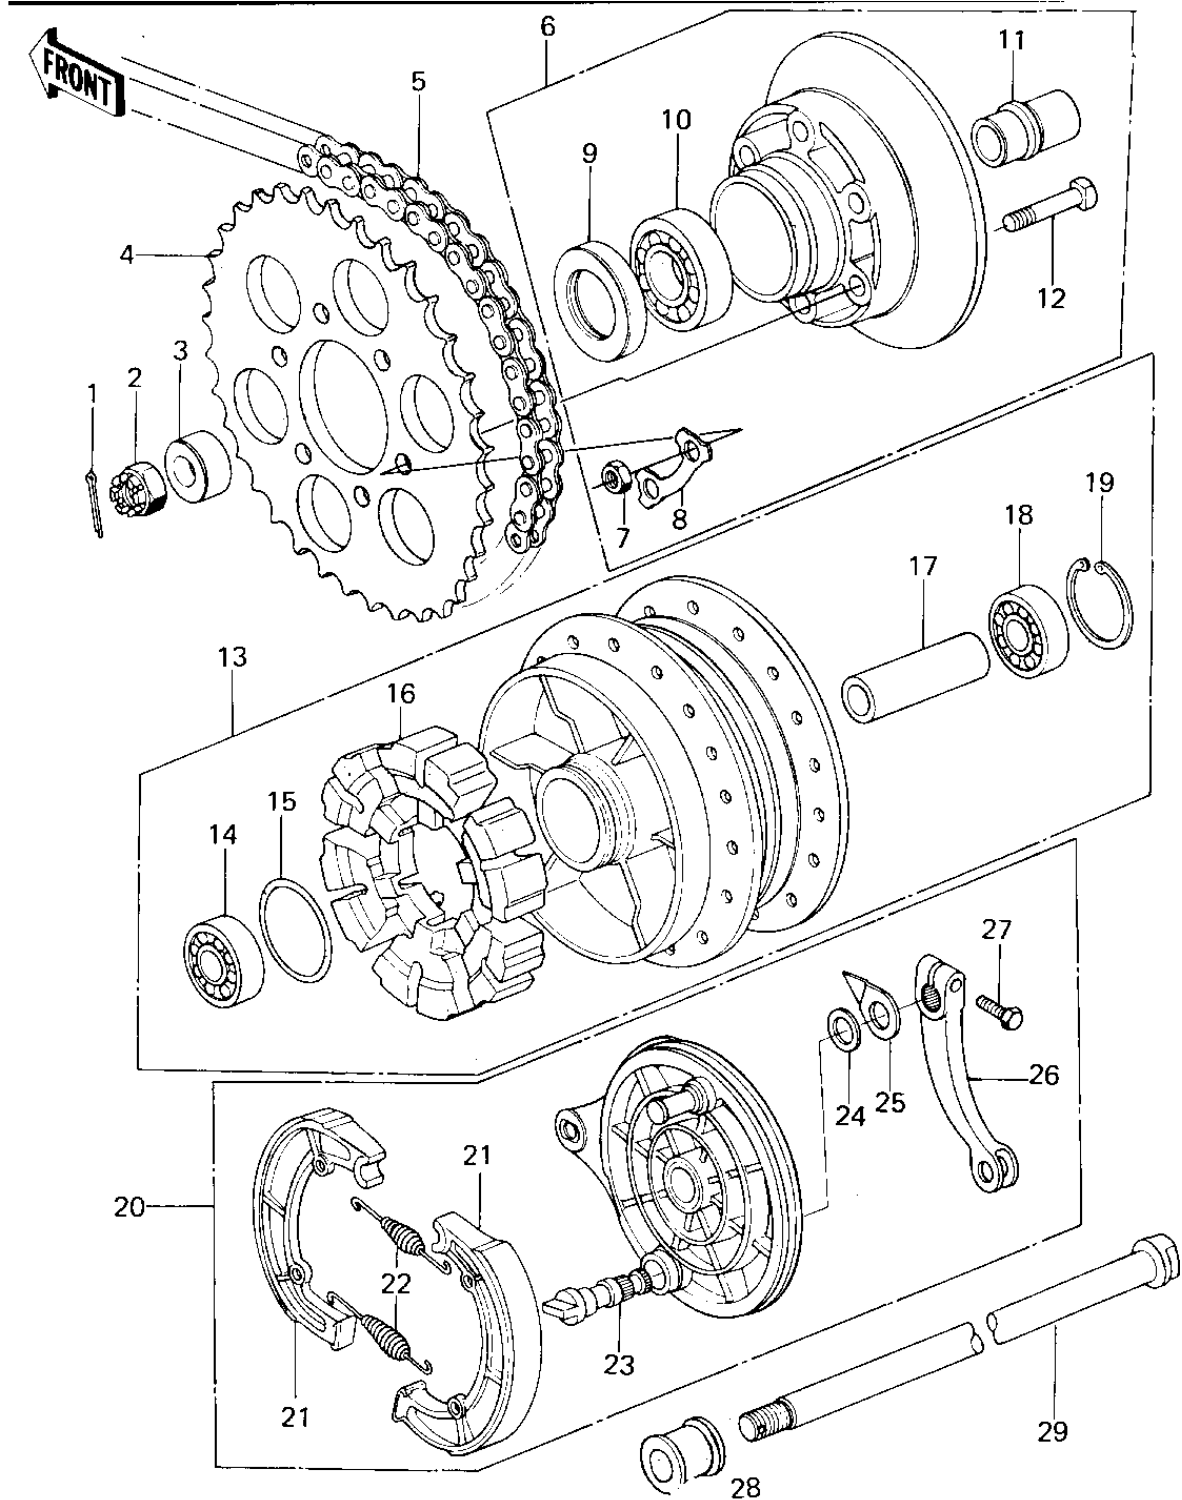

1978 KZ650-B2 PARTS DIAGRAM

REAR HUB/BRAKE/CHAIN

1978 KZ650-B2 PARTS LIST

REAR HUB/BRAKE/CHAIN

ITEM NAME	PART NUMBER	QUANTITY
PIN-COTTER,4.0X35 (Ref # 1)	550D4035	1
NUT CASTLE,16MM (Ref # 2)	92015-055	1
COLLAR,REAR AXLE,L.H. (Ref # 3)	42032-067	1
REAR SPROCKET,42T (Ref # 4)	42041-165	1
CHAIN-EX50MV-0X102L (Ref # 5)	92057-1232	1
COUPLING ASSY,REAR HB (Ref # 6)	42008-032	1
NUT 10MM (Ref # 7)	42045-005	1
WASHER LOCK (Ref # 8)	92088-007	1
OIL,SEAL,#38629 (Ref # 9)	92050-076	1
BEARING BALL #6305 (Ref # 10)	601B6305	1
SLEEVE,REAR HUB COUPL (Ref # 11)	42036-026	1
BOLT-REAR SPROCKET (Ref # 12)	92003-087	1
DRUM ASSY,REAR BRAKE (Ref # 13)	42005-051	1
BEARING BALL #6303 (Ref # 14)	601B6303	1
"0" RING,55MM (Ref # 15)	671B2555	1
DAMPER,REAR HUB SHOCK (Ref # 16)	42014-026	1
SPACER,REAR HUB BRG (Ref # 17)	42010-033	1
BEARING-BALL (Ref # 18)	601B6303U	1
CIRCLIP,47M/M (Ref # 19)	92033-1042	1
PANEL-ASY,RR BRK (Ref # 20)	41035-1056	1
SHOE,BRAKE (Ref # 21)	42019-012	1
SPRING,BRAKE SHOE (Ref # 22)	41049-012	1
CAM SHAFT,BRAKE (Ref # 23)	41050-017	1
DUST SHIELD-BRAKE CAM (Ref # 24)	41051-003	1
INDICATOR,BRAKE SHOE (Ref # 25)	41085-004	1
LEVER REAR BRAKE CAM (Ref # 26)	42029-039	1
BOLT HEX HEAD 8X28 (Ref # 27)	114G0828	1
COLLAR REAR AXLE (Ref # 28)	42032-017	1
AXLE,RR (Ref # 29)	41068-1086	1