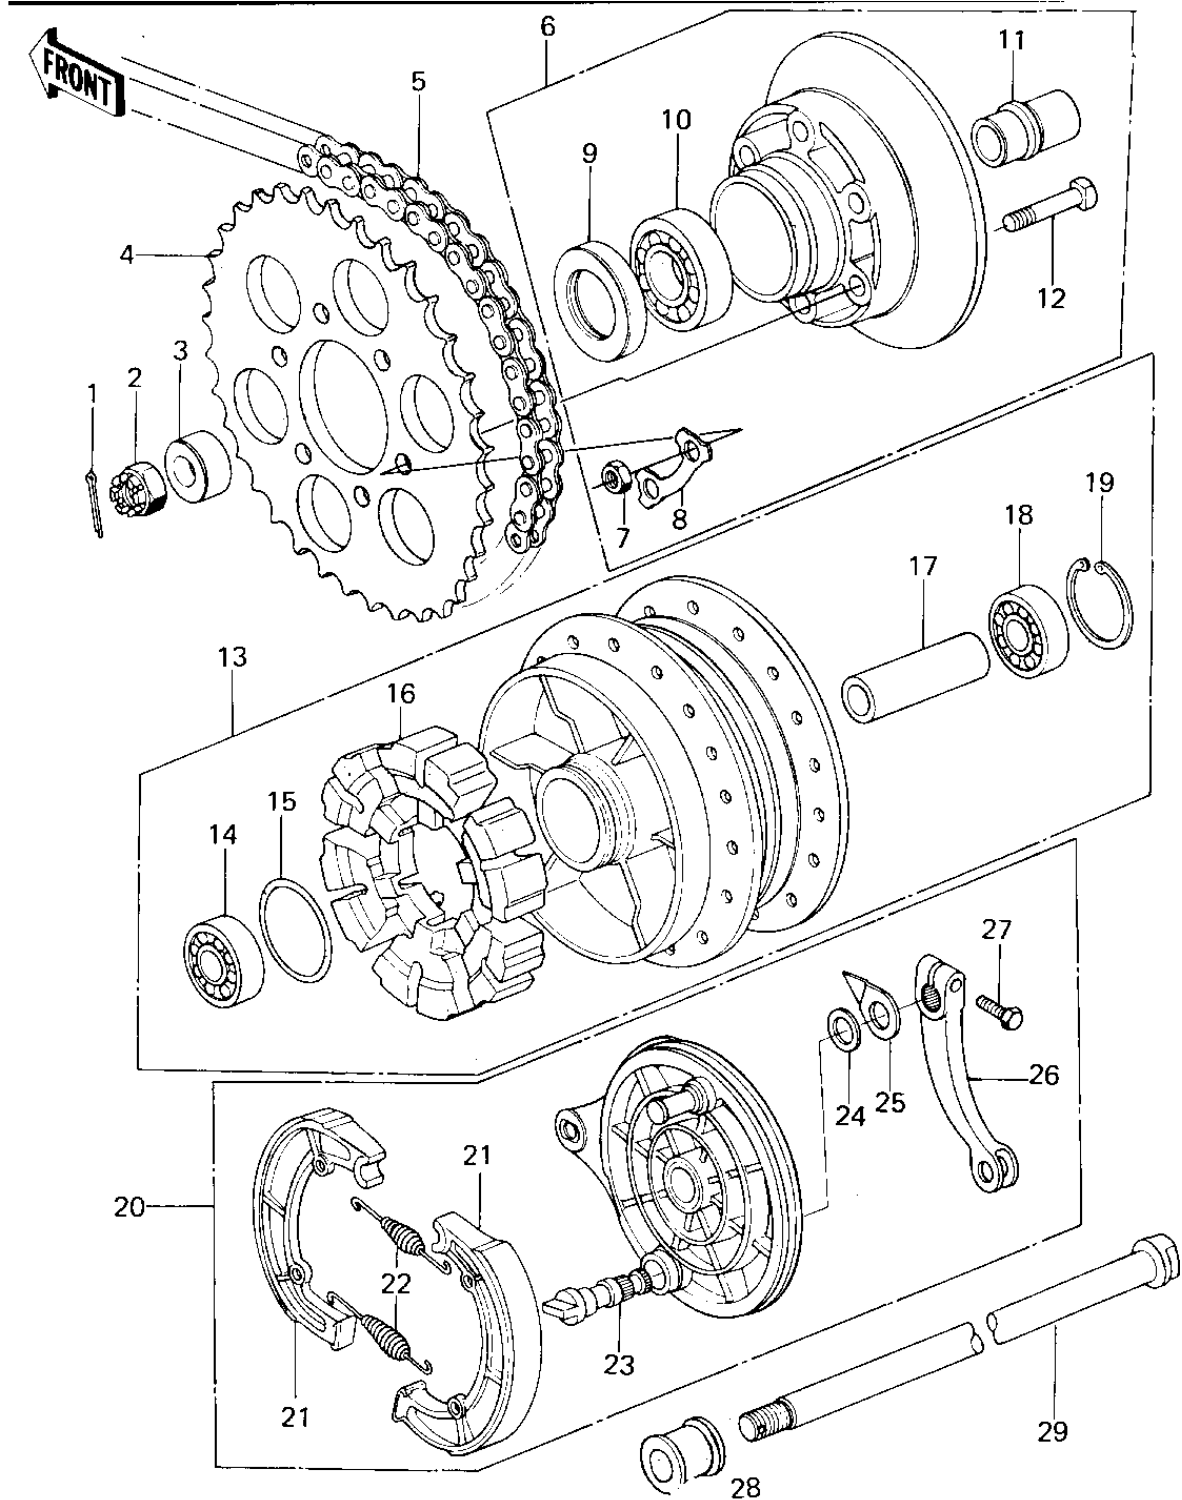

1979 KZ650-B3 PARTS DIAGRAM

REAR HUB/BRAKE/CHAIN

1979 KZ650-B3 PARTS LIST

REAR HUB/BRAKE/CHAIN

ITEM NAME	PART NUMBER	QUANTITY
PIN-COTTER,4.0X35 (Ref # 1)	550D4035	1
NUT CASTLE,16MM (Ref # 2)	92015-055	1
COLLAR,REAR AXLE,L.H. (Ref # 3)	42032-067	1
REAR SPROCKET,42T (Ref # 4)	42041-165	1
CHAIN-EX50MV-0X102L (Ref # 5)	92057-1232	1
COUPLING ASSY,REAR HB (Ref # 6)	42008-032	1
NUT 10MM (Ref # 7)	42045-005	6
WASHER LOCK (Ref # 8)	92088-007	3
OIL,SEAL,#38629 (Ref # 9)	92050-076	1
BEARING BALL #6305 (Ref # 10)	601B6305	1
SLEEVE,REAR HUB COUPL (Ref # 11)	42036-026	1
BOLT-REAR SPROCKET (Ref # 12)	92003-087	6
DRUM ASSY,REAR BRAKE (Ref # 13)	42005-051	1
BEARING BALL #6303 (Ref # 14)	601B6303	1
"0" RING,55MM (Ref # 15)	671B2555	1
DAMPER,REAR HUB SHOCK (Ref # 16)	42014-026	1
SPACER,REAR HUB BRG (Ref # 17)	42010-033	1
BEARING-BALL (Ref # 18)	601B6303U	1
CIRCLIP,47M/M (Ref # 19)	92033-1042	1
PANEL-ASY,RR BRK (Ref # 20)	41035-1056	1
SHOE,BRAKE (Ref # 21)	42019-012	2
SPRING,BRAKE SHOE (Ref # 22)	41049-012	2
CAM SHAFT,BRAKE (Ref # 23)	41050-017	1
DUST SHIELD-BRAKE CAM (Ref # 24)	41051-003	1
INDICATOR,BRAKE SHOE (Ref # 25)	41085-004	1
LEVER REAR BRAKE CAM (Ref # 26)	42029-039	1
BOLT HEX HEAD 8X28 (Ref # 27)	114G0828	1
COLLAR REAR AXLE (Ref # 28)	42032-017	1
AXLE,RR (Ref # 29)	41068-1086	1