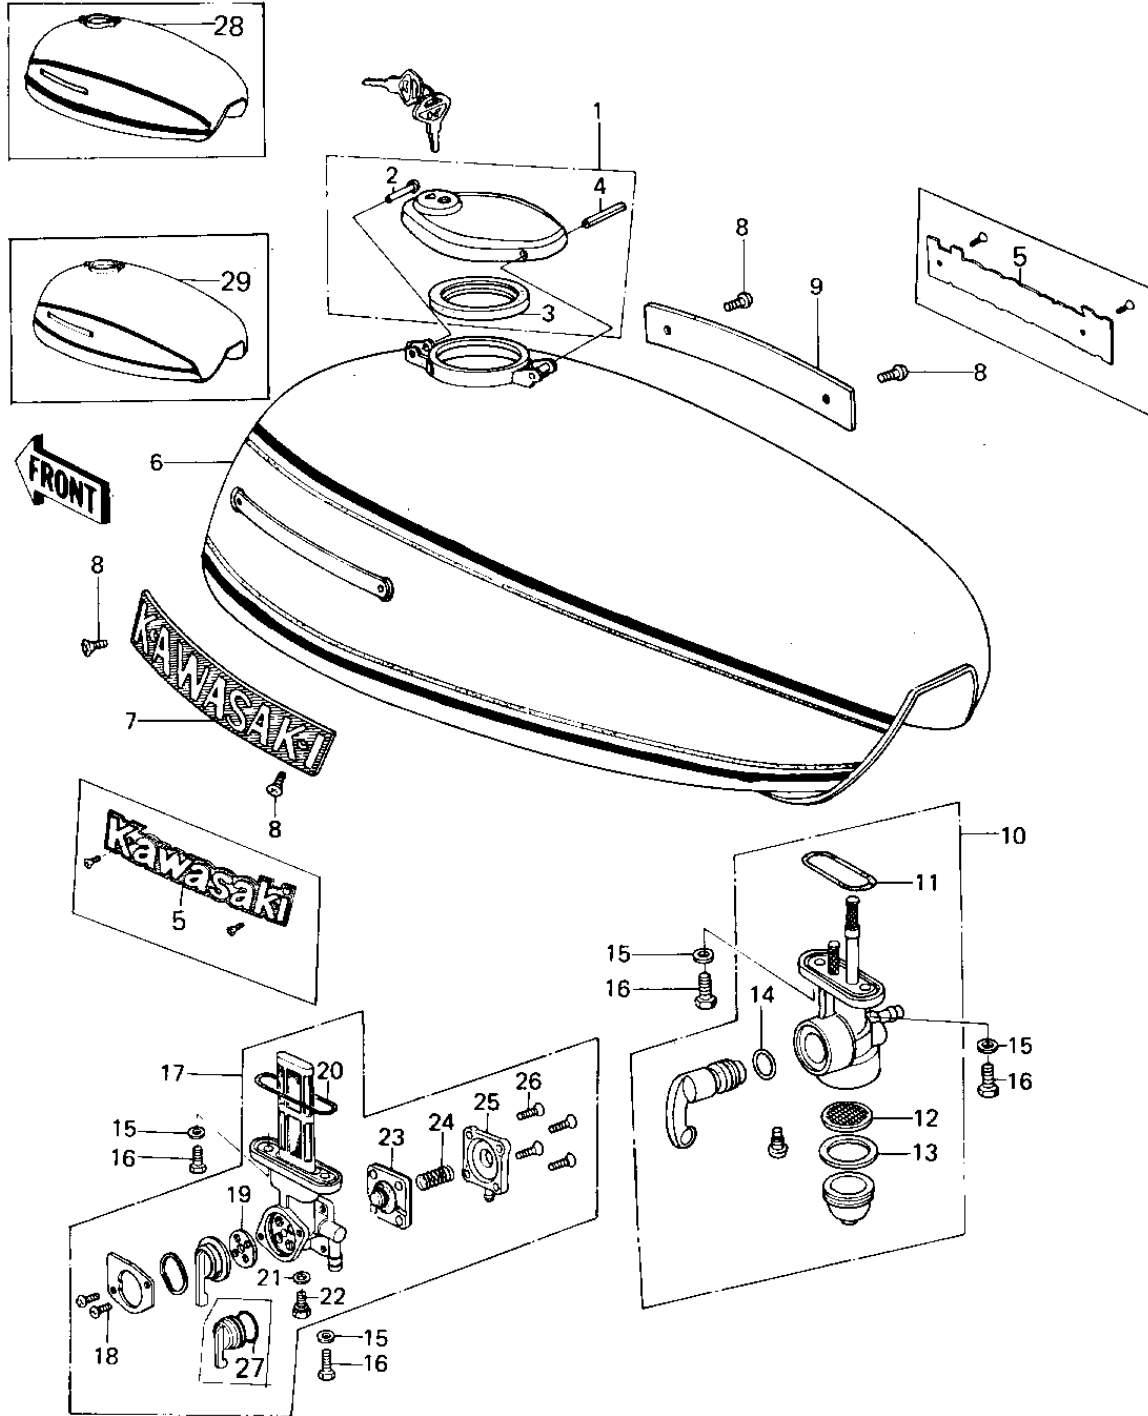

1978 KZ650-B2A PARTS DIAGRAM

FUEL TANK