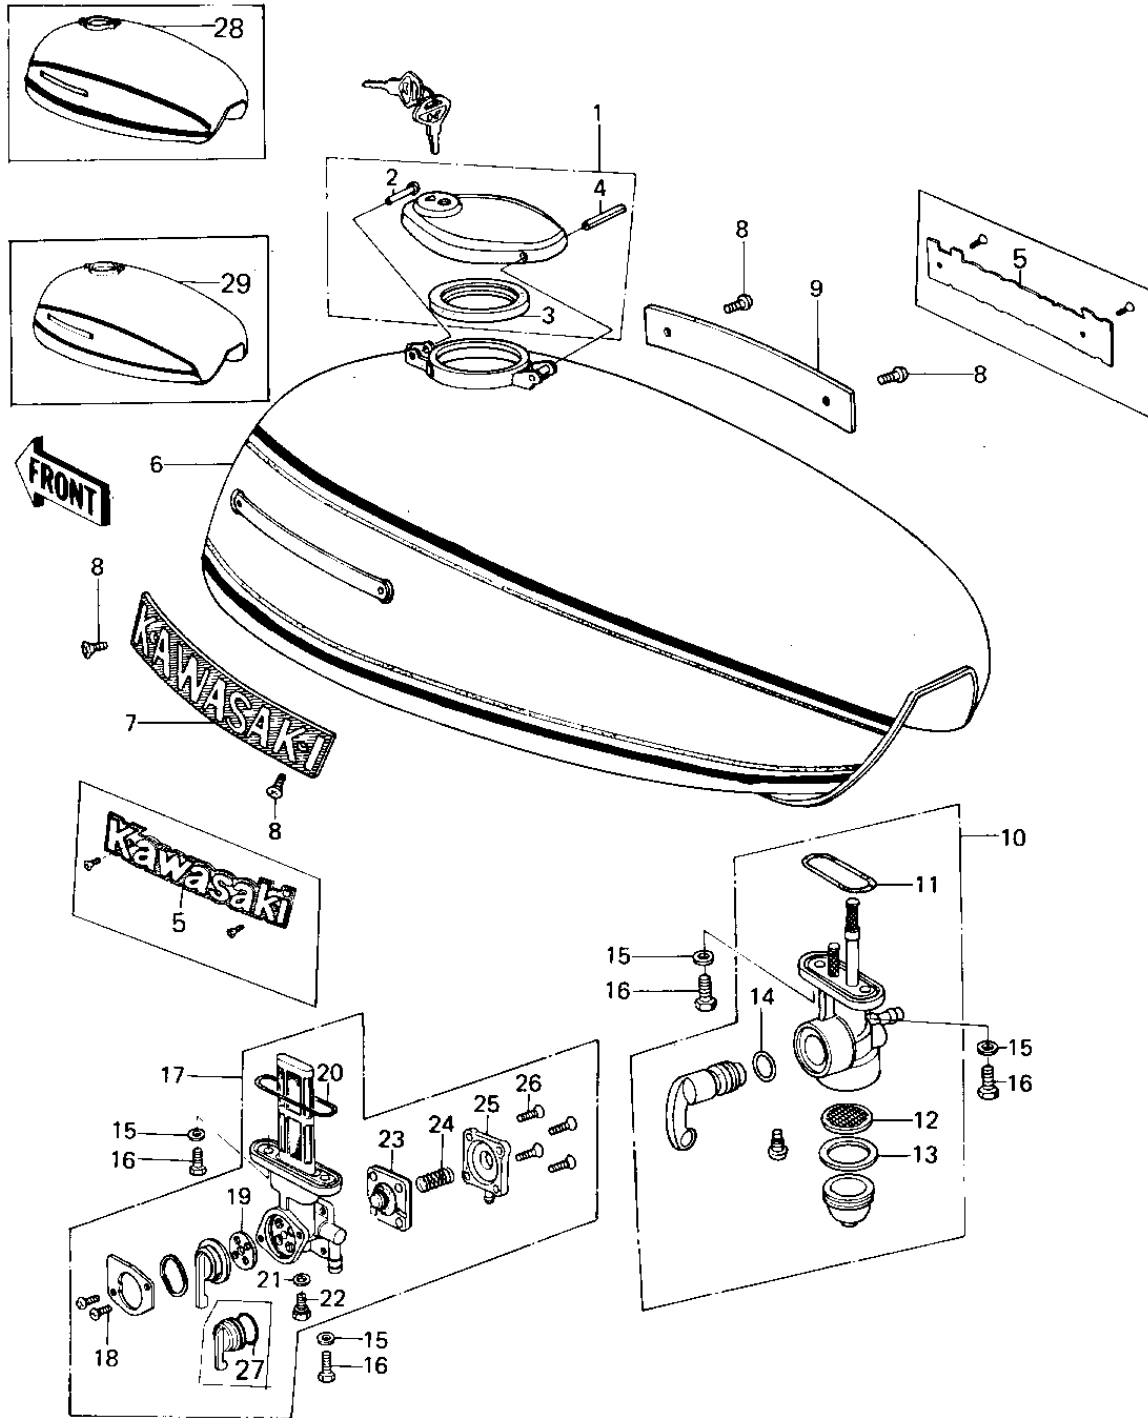

1979 KZ650-B3 PARTS DIAGRAM

FUEL TANK