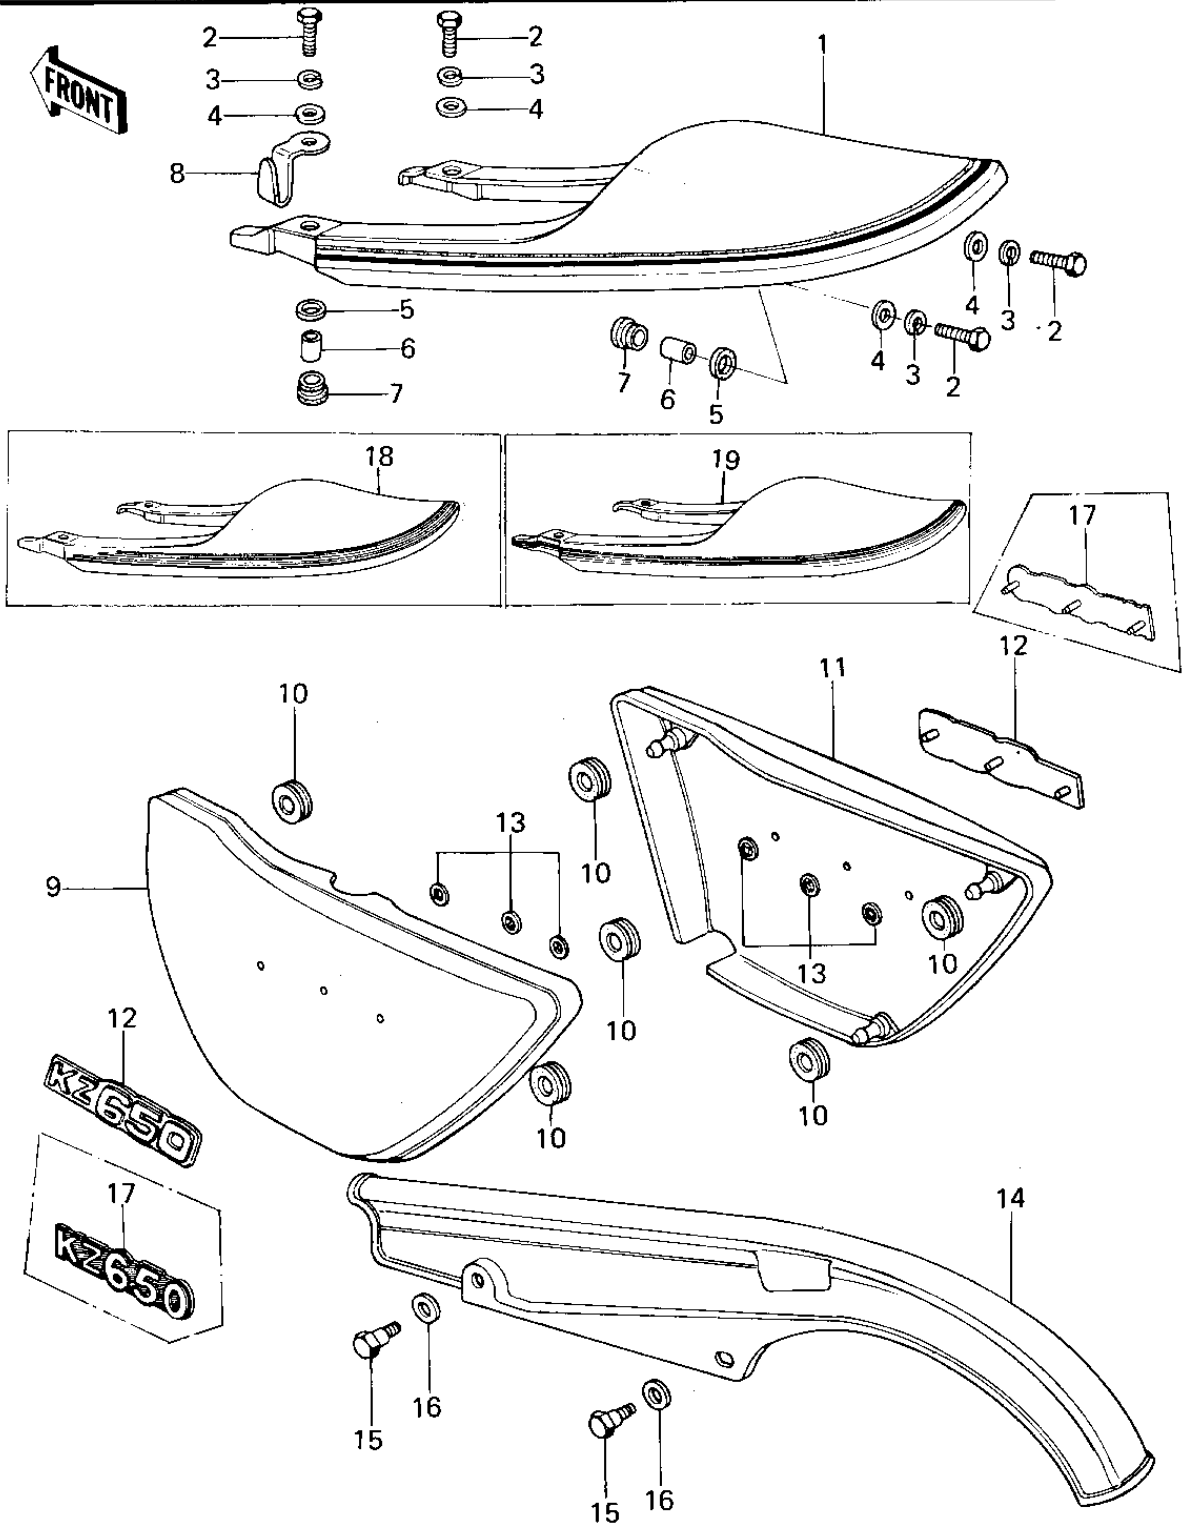

# 1977 KZ650-B1 PARTS DIAGRAM

SIDE COVERS/CHAIN COVER/SEAT COVER

# 1977 KZ650-B1 PARTS LIST

## SIDE COVERS/CHAIN COVER/SEAT COVER

ITEM NAME	PART NUMBER	QUANTITY
COVER,REAR,SEAT,C.S.R (Ref # 1)	53043-016-3R	1
COVER,REAR SEAT,C.E.G (Ref # 1)	53043-016-4U	1
BOLT-UPSET (Ref # 2)	112G0625	4
WASHER SPRING 6MM (Ref # 3)	461F0600	4
WASHER,PLAIN,7MM (Ref # 4)	92022-228	4
DAMPER RUBBER (Ref # 5)	92075-175	4
COLLAR (Ref # 6)	92027-241	4
RUBBER,FENDER COVER (Ref # 7)	92075-174	4
BRACKET,HELMET HOLDER (Ref # 8)	32122-057	1
COVER,SIDE,L.H,S.RED (Ref # 9)	36001-1034-3R	1
COVER,SIDE,L.H,E.GREN (Ref # 9)	36001-1034-4U	1
COVER,SIDE,L.H,D.BLUE (Ref # 9)	36001-5012-7Z	1
COVER,SIDE,L.H,B.RED (Ref # 9)	36001-1034-A1	1
COVER,LH SIDE,EBONY (Ref # 9)	36001-057-8G	1
COVER-SIDE LH,RED \$\$ (Ref # 9)	36001-1034-A5	1
COVER,SIDE,L.H,E.GREN (Ref # 9)	36001-1034-4U	1
SIDE COVER,EBONY (Ref # 9)	36001-1034-8G	1
GROMMET (Ref # 10)	92071-056	6
COVER,SIDE,R.H,S.RED (Ref # 11)	36001-1035-3R	1
COVER,SIDE,R.H,E.GREN (Ref # 11)	36001-1035-4U	1
COVER,SIDE,R.H,D.BLUE (Ref # 11)	36001-5013-7Z	1
COVER,SIDE,R.H,B.RED (Ref # 11)	36001-1035-A1	1
COVER,RH SIDE,EBONY (Ref # 11)	36007-054-8G	1
COVER-SIDE RH,RED \$\$ (Ref # 11)	36001-1035-A5	1
COVER,SIDE,R.H,E.GREN (Ref # 11)	36001-1035-4U	1
SIDE COVER,EBONY (Ref # 11)	36001-1035-8G	1
EMBLEM,SIDE COVER (Ref # 12)	56018-256	2
NUT,LOCK,3MM (Ref # 13)	92018-005	6
CASE-CHAIN (Ref # 14)	36014-068	1

## SIDE COVERS/CHAIN COVER/SEAT COVER

ITEM NAME	PART NUMBER	QUANTITY
BOLT,HEAX HEAD,6X14 (Ref # 15)	92001-115	2
WASHER,8.5X20X1.6 (Ref # 16)	92022-1561	2
MARK,SIDE COVER (Ref # 17)	56018-1063	2
COVER,REAR SEAT,D.BLU (Ref # 18)	53043-016-7Z	1
COVER,REAR SEAT,B.RED (Ref # 18)	53043-016-A1	1
COVER,REAR FNDR,EBONY (Ref # 18)	53043-016-8G	1
COVER,SEAT,C.P.RED (Ref # 19)	53043-016-A5	1
COVER,SEAT,C.E.GREEN (Ref # 19)	14025-5009-4U	1
REAR FENDER COVER,EBY (Ref # 19)	53043-5503-8G	1