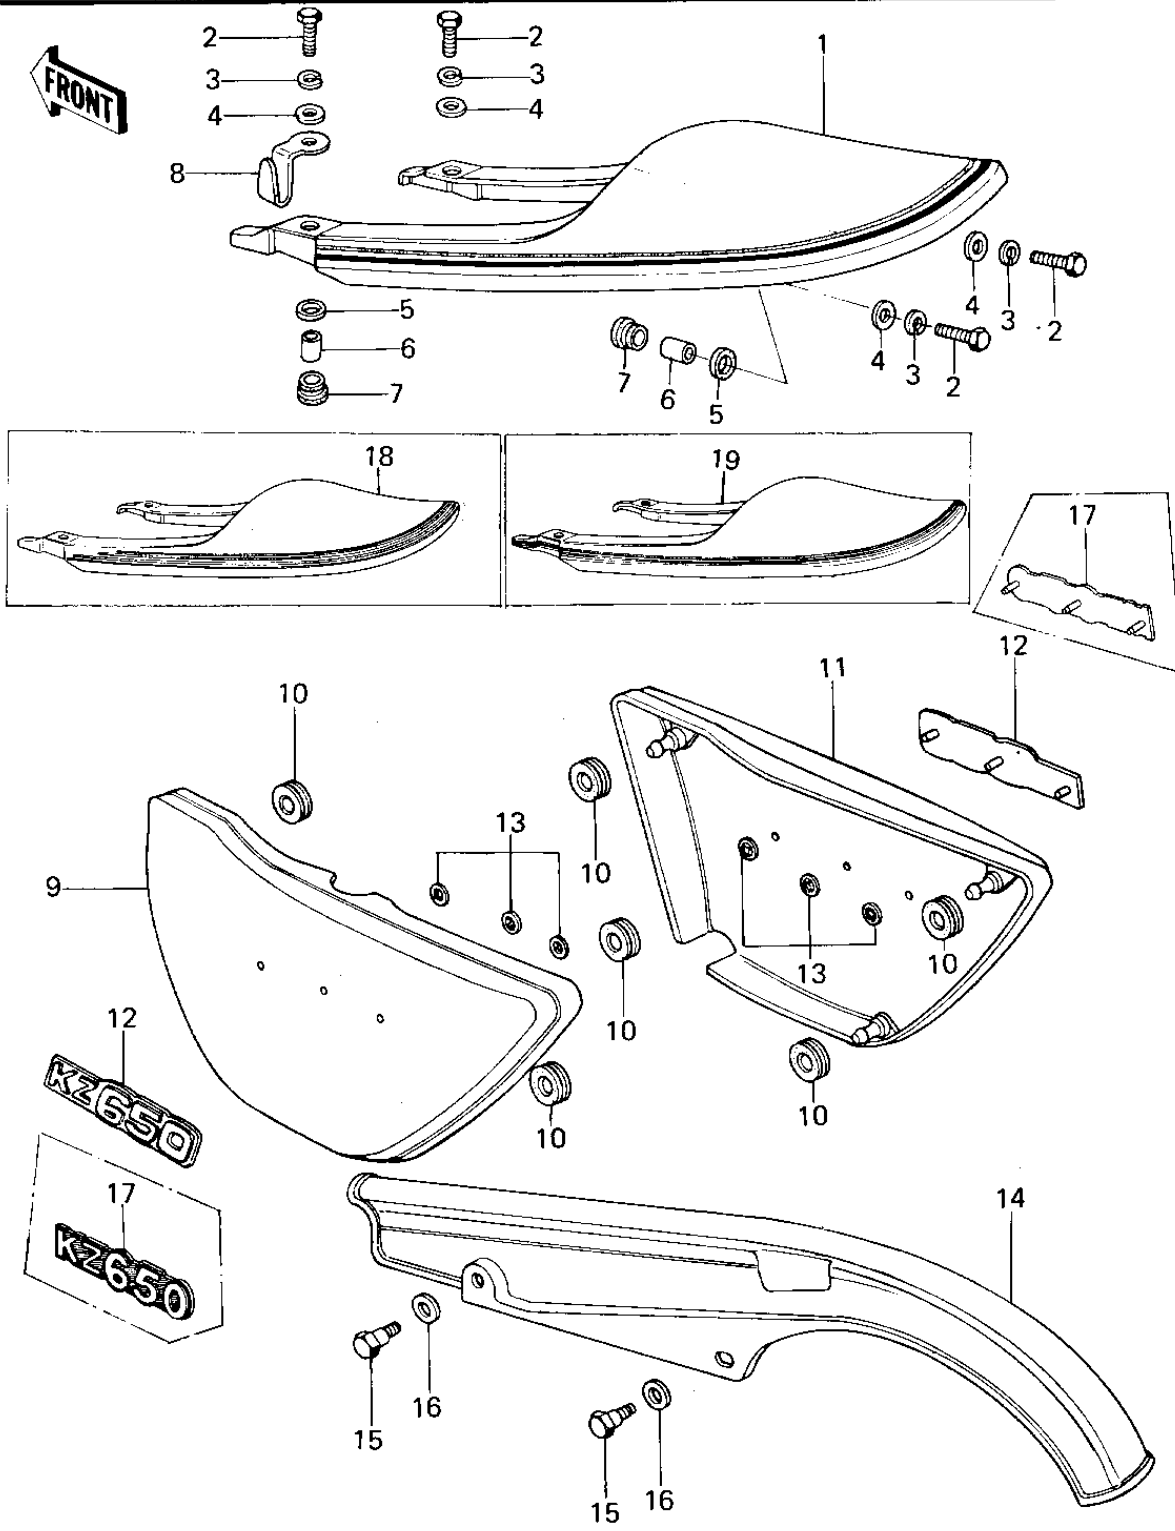

# 1978 KZ650-B2 PARTS DIAGRAM

SIDE COVERS/CHAIN COVER/SEAT COVER

# 1978 KZ650-B2 PARTS LIST

## SIDE COVERS/CHAIN COVER/SEAT COVER

ITEM NAME	PART NUMBER	QUANTITY
COVER,REAR,SEAT,C.S.R (Ref # 1)	53043-016-3R	1
COVER,REAR SEAT,C.E.G (Ref # 1)	53043-016-4U	1
BOLT-UPSET (Ref # 2)	112G0625	1
WASHER SPRING 6MM (Ref # 3)	461F0600	1
WASHER,PLAIN,7MM (Ref # 4)	92022-228	1
DAMPER RUBBER (Ref # 5)	92075-175	1
COLLAR (Ref # 6)	92027-241	1
RUBBER,FENDER COVER (Ref # 7)	92075-174	1
BRACKET,HELMET HOLDER (Ref # 8)	32122-057	1
COVER,SIDE,L.H,S.RED (Ref # 9)	36001-1034-3R	1
COVER,SIDE,L.H,E.GREN (Ref # 9)	36001-1034-4U	1
COVER,SIDE,L.H,D.BLUE (Ref # 9)	36001-5012-7Z	1
COVER,SIDE,L.H,B.RED (Ref # 9)	36001-1034-A1	1
COVER,LH SIDE,EBONY (Ref # 9)	36001-057-8G	1
COVER-SIDE LH,RED \$\$ (Ref # 9)	36001-1034-A5	1
COVER,SIDE,L.H,E.GREN (Ref # 9)	36001-1034-4U	1
SIDE COVER,EBONY (Ref # 9)	36001-1034-8G	1
GROMMET (Ref # 10)	92071-056	1
COVER,SIDE,R.H,S.RED (Ref # 11)	36001-1035-3R	1
COVER,SIDE,R.H,E.GREN (Ref # 11)	36001-1035-4U	1
COVER,SIDE,R.H,D.BLUE (Ref # 11)	36001-5013-7Z	1
COVER,SIDE,R.H,B.RED (Ref # 11)	36001-1035-A1	1
COVER,RH SIDE,EBONY (Ref # 11)	36007-054-8G	1
COVER-SIDE RH,RED \$\$ (Ref # 11)	36001-1035-A5	1
COVER,SIDE,R.H,E.GREN (Ref # 11)	36001-1035-4U	1
SIDE COVER,EBONY (Ref # 11)	36001-1035-8G	1
EMBLEM,SIDE COVER (Ref # 12)	56018-256	1
NUT,LOCK,3MM (Ref # 13)	92018-005	1
CASE-CHAIN (Ref # 14)	36014-068	1

## SIDE COVERS/CHAIN COVER/SEAT COVER

ITEM NAME	PART NUMBER	QUANTITY
BOLT,HEAX HEAD,6X14 (Ref # 15)	92001-115	1
WASHER,8.5X20X1.6 (Ref # 16)	92022-1561	1
MARK,SIDE COVER (Ref # 17)	56018-1063	1
COVER,REAR SEAT,D.BLU (Ref # 18)	53043-016-7Z	1
COVER,REAR SEAT,B.RED (Ref # 18)	53043-016-A1	1
COVER,REAR FNDR,EBONY (Ref # 18)	53043-016-8G	1
COVER,SEAT,C.P.RED (Ref # 19)	53043-016-A5	1
COVER,SEAT,C.E.GREEN (Ref # 19)	14025-5009-4U	1
REAR FENDER COVER,EBY (Ref # 19)	53043-5503-8G	1