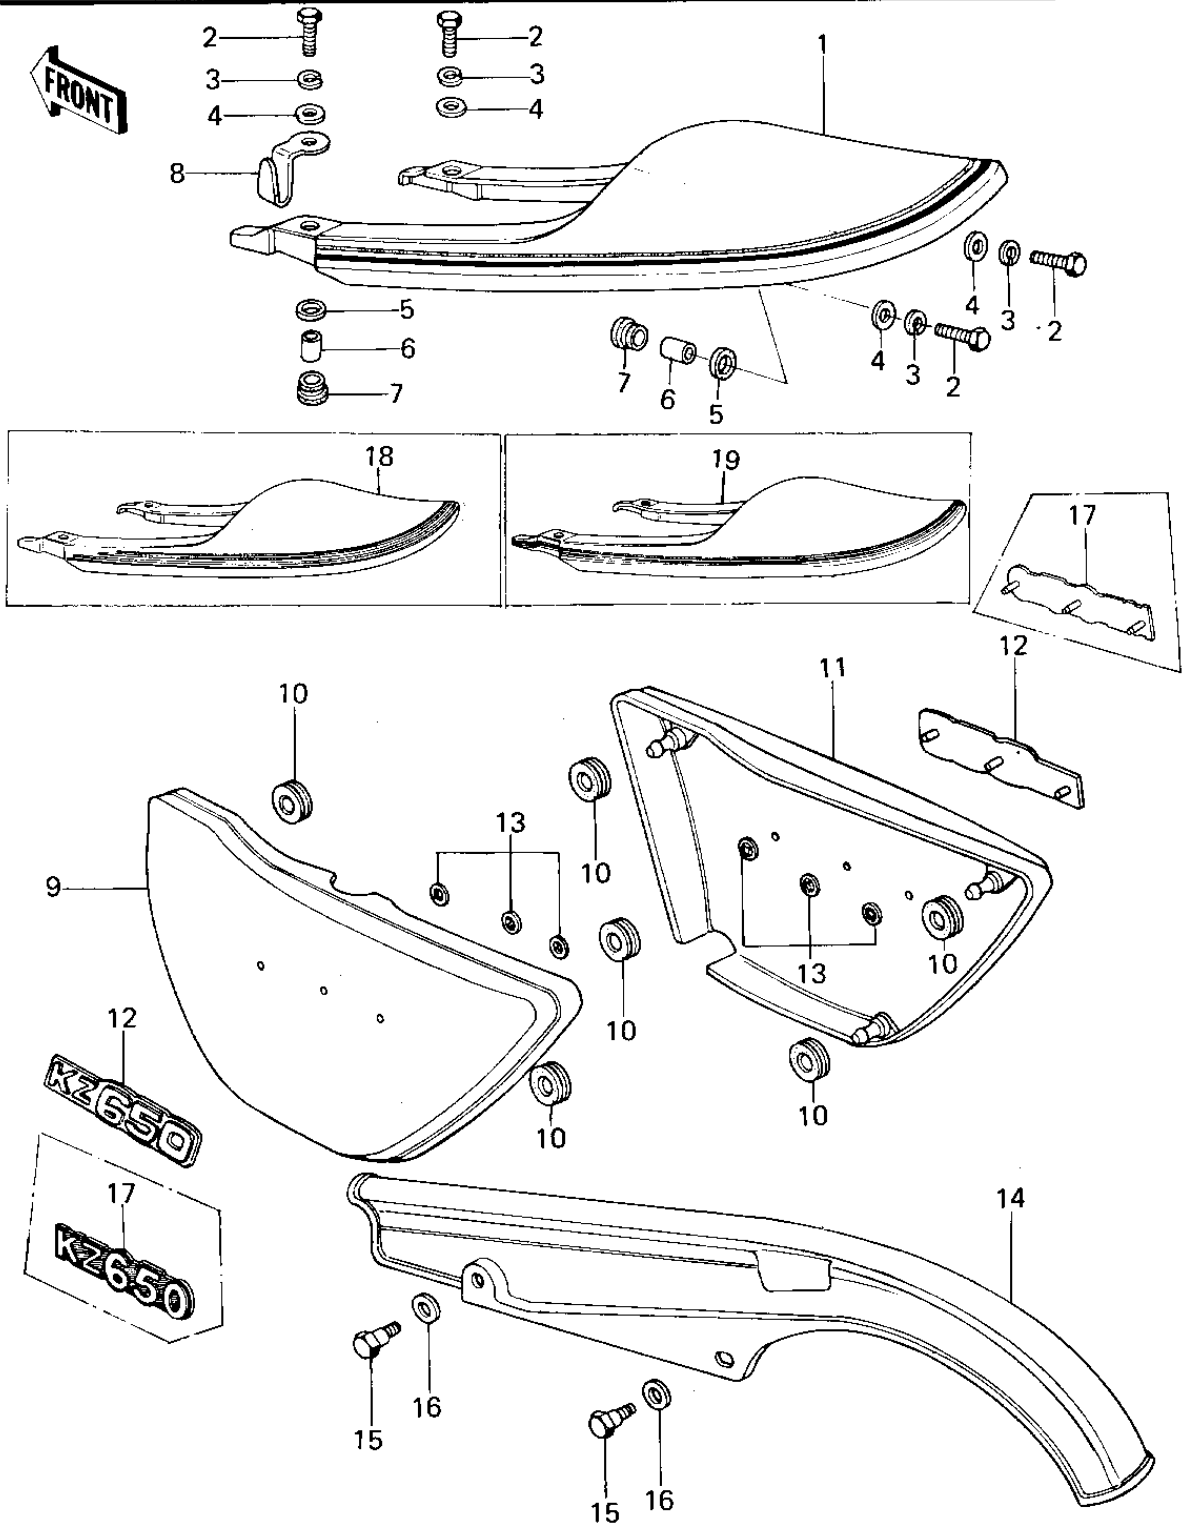

# 1978 KZ650-B2 PARTS DIAGRAM

SIDE COVERS/CHAIN COVER/SEAT COVER

# 1978 KZ650-B2 PARTS LIST

## SIDE COVERS/CHAIN COVER/SEAT COVER

ITEM NAME	PART NUMBER	QUANTITY
COVER,REAR,SEAT,C.S.R (Ref # 1)	53043-016-3R	1
COVER,REAR SEAT,C.E.G (Ref # 1)	53043-016-4U	1
BOLT-UPSET (Ref # 2)	112G0625	1
WASHER SPRING 6MM (Ref # 3)	461F0600	1
WASHER,PLAIN,7MM (Ref # 4)	92022-228	1
DAMPER RUBBER (Ref # 5)	92075-175	1
COLLAR (Ref # 6)	92027-241	1
RUBBER,FENDER COVER (Ref # 7)	92075-174	1
BRACKET,HELMET HOLDER (Ref # 8)	32122-057	1
COVER,SIDE,L.H,S.RED (Ref # 9)	36001-1034-3R	1
COVER,SIDE,L.H,E.GREN (Ref # 9)	36001-1034-4U	1
COVER,SIDE,L.H,D.BLUE (Ref # 9)	36001-5012-7Z	1
COVER,SIDE,L.H,B.RED (Ref # 9)	36001-1034-A1	1
COVER,LH SIDE,EBONY (Ref # 9)	36001-057-8G	1
COVER-SIDE LH,RED \$\$ (Ref # 9)	36001-1034-A5	1
COVER,SIDE,L.H,E.GREN (Ref # 9)	36001-1034-4U	1
SIDE COVER,EBONY (Ref # 9)	36001-1034-8G	1
GROMMET (Ref # 10)	92071-056	1
COVER,SIDE,R.H,S.RED (Ref # 11)	36001-1035-3R	1
COVER,SIDE,R.H,E.GREN (Ref # 11)	36001-1035-4U	1
COVER,SIDE,R.H,D.BLUE (Ref # 11)	36001-5013-7Z	1
COVER,SIDE,R.H,B.RED (Ref # 11)	36001-1035-A1	1
COVER,RH SIDE,EBONY (Ref # 11)	36007-054-8G	1
COVER-SIDE RH,RED \$\$ (Ref # 11)	36001-1035-A5	1
COVER,SIDE,R.H,E.GREN (Ref # 11)	36001-1035-4U	1
SIDE COVER,EBONY (Ref # 11)	36001-1035-8G	1
EMBLEM,SIDE COVER (Ref # 12)	56018-256	1
NUT,LOCK,3MM (Ref # 13)	92018-005	1
CASE-CHAIN (Ref # 14)	36014-068	1

## SIDE COVERS/CHAIN COVER/SEAT COVER

ITEM NAME	PART NUMBER	QUANTITY
BOLT,HEAX HEAD,6X14 (Ref # 15)	92001-115	1
WASHER,8.5X20X1.6 (Ref # 16)	92022-1561	1
MARK,SIDE COVER (Ref # 17)	56018-1063	1
COVER,REAR SEAT,D.BLU (Ref # 18)	53043-016-7Z	1
COVER,REAR SEAT,B.RED (Ref # 18)	53043-016-A1	1
COVER,REAR FNDR,EBONY (Ref # 18)	53043-016-8G	1
COVER,SEAT,C.P.RED (Ref # 19)	53043-016-A5	1
COVER,SEAT,C.E.GREEN (Ref # 19)	14025-5009-4U	1
REAR FENDER COVER,EBY (Ref # 19)	53043-5503-8G	1