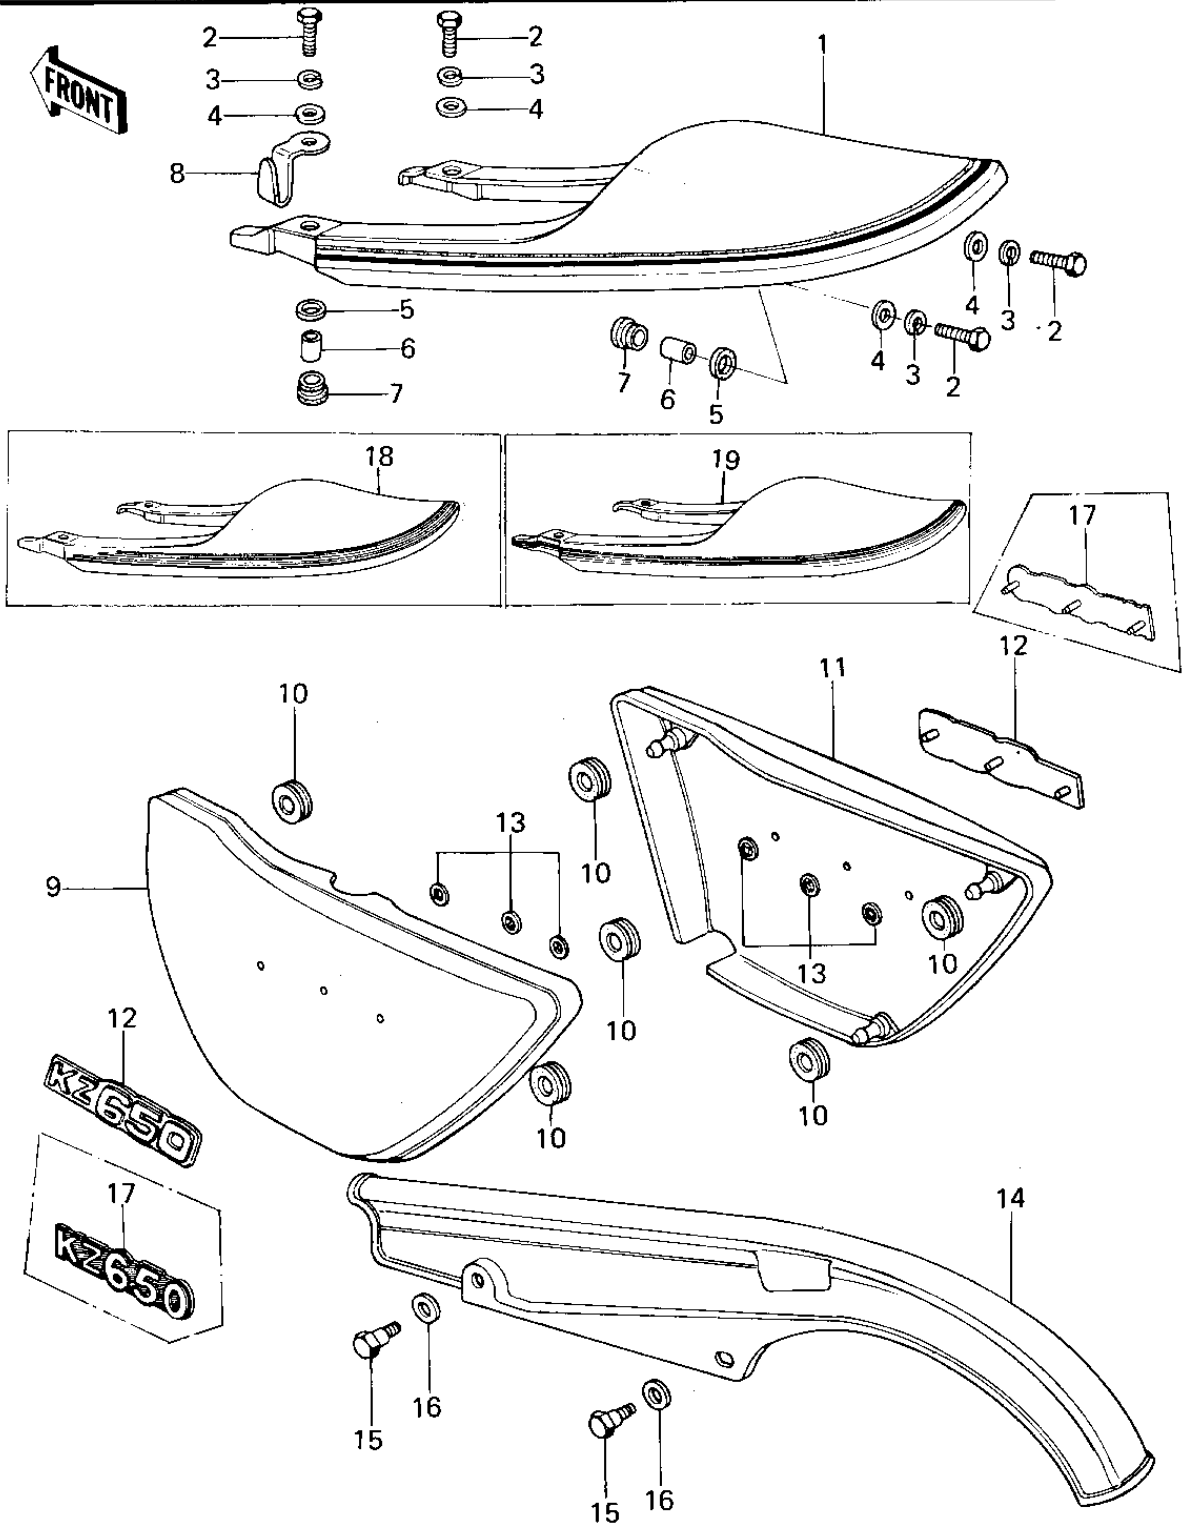

1978 KZ650-B2A PARTS DIAGRAM

SIDE COVERS/CHAIN COVER/SEAT COVER

1978 KZ650-B2A PARTS LIST

SIDE COVERS/CHAIN COVER/SEAT COVER

ITEM NAME	PART NUMBER	QUANTITY
COVER,REAR,SEAT,C.S.R (Ref # 1)	53043-016-3R	1
COVER,REAR SEAT,C.E.G (Ref # 1)	53043-016-4U	1
BOLT-UPSET (Ref # 2)	112G0625	4
WASHER SPRING 6MM (Ref # 3)	461F0600	4
WASHER,PLAIN,7MM (Ref # 4)	92022-228	4
DAMPER RUBBER (Ref # 5)	92075-175	4
COLLAR (Ref # 6)	92027-241	4
RUBBER,FENDER COVER (Ref # 7)	92075-174	4
BRACKET,HELMET HOLDER (Ref # 8)	32122-057	1
COVER,SIDE,L.H,S.RED (Ref # 9)	36001-1034-3R	1
COVER,SIDE,L.H,E.GREN (Ref # 9)	36001-1034-4U	1
COVER,SIDE,L.H,D.BLUE (Ref # 9)	36001-5012-7Z	1
COVER,SIDE,L.H,B.RED (Ref # 9)	36001-1034-A1	1
COVER,LH SIDE,EBONY (Ref # 9)	36001-057-8G	1
COVER-SIDE LH,RED \$\$ (Ref # 9)	36001-1034-A5	1
COVER,SIDE,L.H,E.GREN (Ref # 9)	36001-1034-4U	1
SIDE COVER,EBONY (Ref # 9)	36001-1034-8G	1
GROMMET (Ref # 10)	92071-056	6
COVER,SIDE,R.H,S.RED (Ref # 11)	36001-1035-3R	1
COVER,SIDE,R.H,E.GREN (Ref # 11)	36001-1035-4U	1
COVER,SIDE,R.H,D.BLUE (Ref # 11)	36001-5013-7Z	1
COVER,SIDE,R.H,B.RED (Ref # 11)	36001-1035-A1	1
COVER,RH SIDE,EBONY (Ref # 11)	36007-054-8G	1
COVER-SIDE RH,RED \$\$ (Ref # 11)	36001-1035-A5	1
COVER,SIDE,R.H,E.GREN (Ref # 11)	36001-1035-4U	1
SIDE COVER,EBONY (Ref # 11)	36001-1035-8G	1
EMBLEM,SIDE COVER (Ref # 12)	56018-256	2
NUT,LOCK,3MM (Ref # 13)	92018-005	6
CASE-CHAIN (Ref # 14)	36014-068	1

1978 KZ650-B2A PARTS LIST

SIDE COVERS/CHAIN COVER/SEAT COVER

ITEM NAME	PART NUMBER	QUANTITY
BOLT,HEAX HEAD,6X14 (Ref # 15)	92001-115	2
WASHER,8.5X20X1.6 (Ref # 16)	92022-1561	2
MARK,SIDE COVER (Ref # 17)	56018-1063	2
COVER,REAR SEAT,D.BLU (Ref # 18)	53043-016-7Z	1
COVER,REAR SEAT,B.RED (Ref # 18)	53043-016-A1	1
COVER,REAR FNDR,EBONY (Ref # 18)	53043-016-8G	1
COVER,SEAT,C.P.RED (Ref # 19)	53043-016-A5	1
COVER,SEAT,C.E.GREEN (Ref # 19)	14025-5009-4U	1
REAR FENDER COVER,EBY (Ref # 19)	53043-5503-8G	1