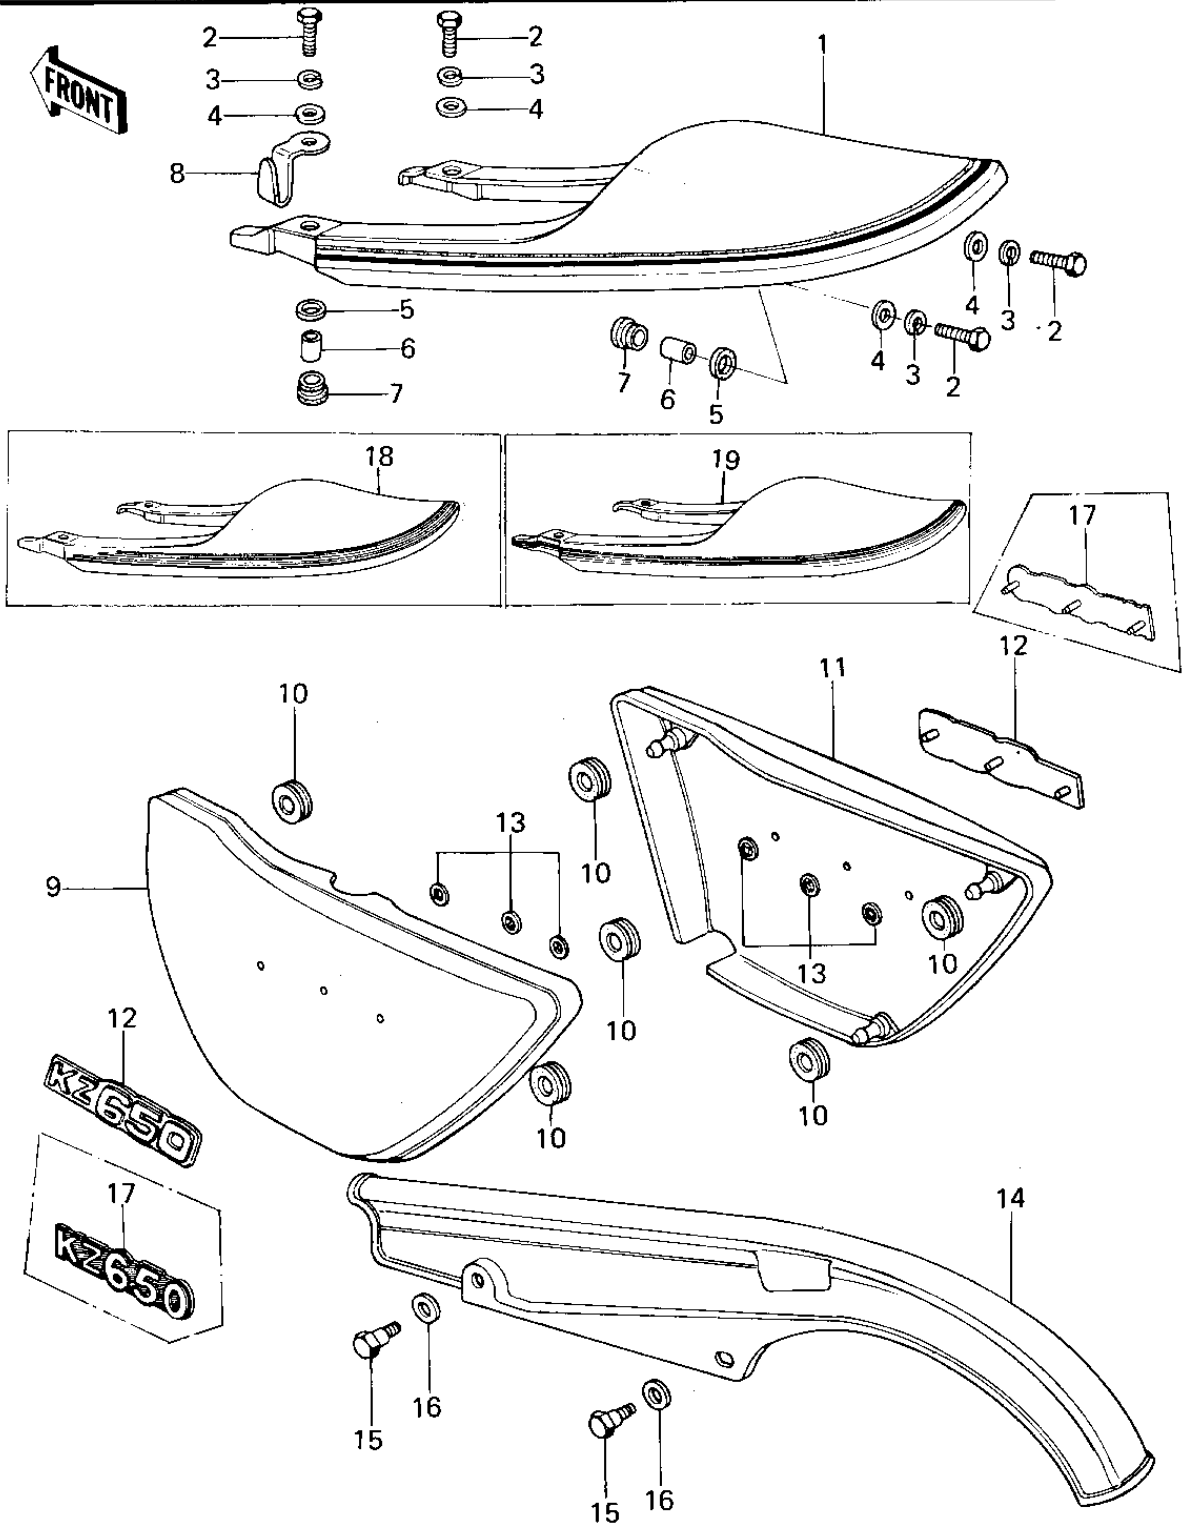

1979 KZ650-B3 PARTS DIAGRAM

SIDE COVERS/CHAIN COVER/SEAT COVER

1979 KZ650-B3 PARTS LIST

SIDE COVERS/CHAIN COVER/SEAT COVER

ITEM NAME	PART NUMBER	QUANTITY
COVER,REAR,SEAT,C.S.R (Ref # 1)	53043-016-3R	1
COVER,REAR SEAT,C.E.G (Ref # 1)	53043-016-4U	1
BOLT-UPSET (Ref # 2)	112G0625	4
WASHER SPRING 6MM (Ref # 3)	461F0600	4
WASHER,PLAIN,7MM (Ref # 4)	92022-228	4
DAMPER RUBBER (Ref # 5)	92075-175	4
COLLAR (Ref # 6)	92027-241	4
RUBBER,FENDER COVER (Ref # 7)	92075-174	4
BRACKET,HELMET HOLDER (Ref # 8)	32122-057	1
COVER,SIDE,L.H,S.RED (Ref # 9)	36001-1034-3R	1
COVER,SIDE,L.H,E.GREN (Ref # 9)	36001-1034-4U	1
COVER,SIDE,L.H,D.BLUE (Ref # 9)	36001-5012-7Z	1
COVER,SIDE,L.H,B.RED (Ref # 9)	36001-1034-A1	1
COVER,LH SIDE,EBONY (Ref # 9)	36001-057-8G	1
COVER-SIDE LH,RED \$\$ (Ref # 9)	36001-1034-A5	1
COVER,SIDE,L.H,E.GREN (Ref # 9)	36001-1034-4U	1
SIDE COVER,EBONY (Ref # 9)	36001-1034-8G	1
GROMMET (Ref # 10)	92071-056	6
COVER,SIDE,R.H,S.RED (Ref # 11)	36001-1035-3R	1
COVER,SIDE,R.H,E.GREN (Ref # 11)	36001-1035-4U	1
COVER,SIDE,R.H,D.BLUE (Ref # 11)	36001-5013-7Z	1
COVER,SIDE,R.H,B.RED (Ref # 11)	36001-1035-A1	1
COVER,RH SIDE,EBONY (Ref # 11)	36007-054-8G	1
COVER-SIDE RH,RED \$\$ (Ref # 11)	36001-1035-A5	1
COVER,SIDE,R.H,E.GREN (Ref # 11)	36001-1035-4U	1
SIDE COVER,EBONY (Ref # 11)	36001-1035-8G	1
EMBLEM,SIDE COVER (Ref # 12)	56018-256	2
NUT,LOCK,3MM (Ref # 13)	92018-005	6
CASE-CHAIN (Ref # 14)	36014-068	1

1979 KZ650-B3 PARTS LIST

SIDE COVERS/CHAIN COVER/SEAT COVER

ITEM NAME	PART NUMBER	QUANTITY
BOLT,HEAX HEAD,6X14 (Ref # 15)	92001-115	2
WASHER,8.5X20X1.6 (Ref # 16)	92022-1561	2
MARK,SIDE COVER (Ref # 17)	56018-1063	2
COVER,REAR SEAT,D.BLU (Ref # 18)	53043-016-7Z	1
COVER,REAR SEAT,B.RED (Ref # 18)	53043-016-A1	1
COVER,REAR FNDR,EBONY (Ref # 18)	53043-016-8G	1
COVER,SEAT,C.P.RED (Ref # 19)	53043-016-A5	1
COVER,SEAT,C.E.GREEN (Ref # 19)	14025-5009-4U	1
REAR FENDER COVER,EBY (Ref # 19)	53043-5503-8G	1