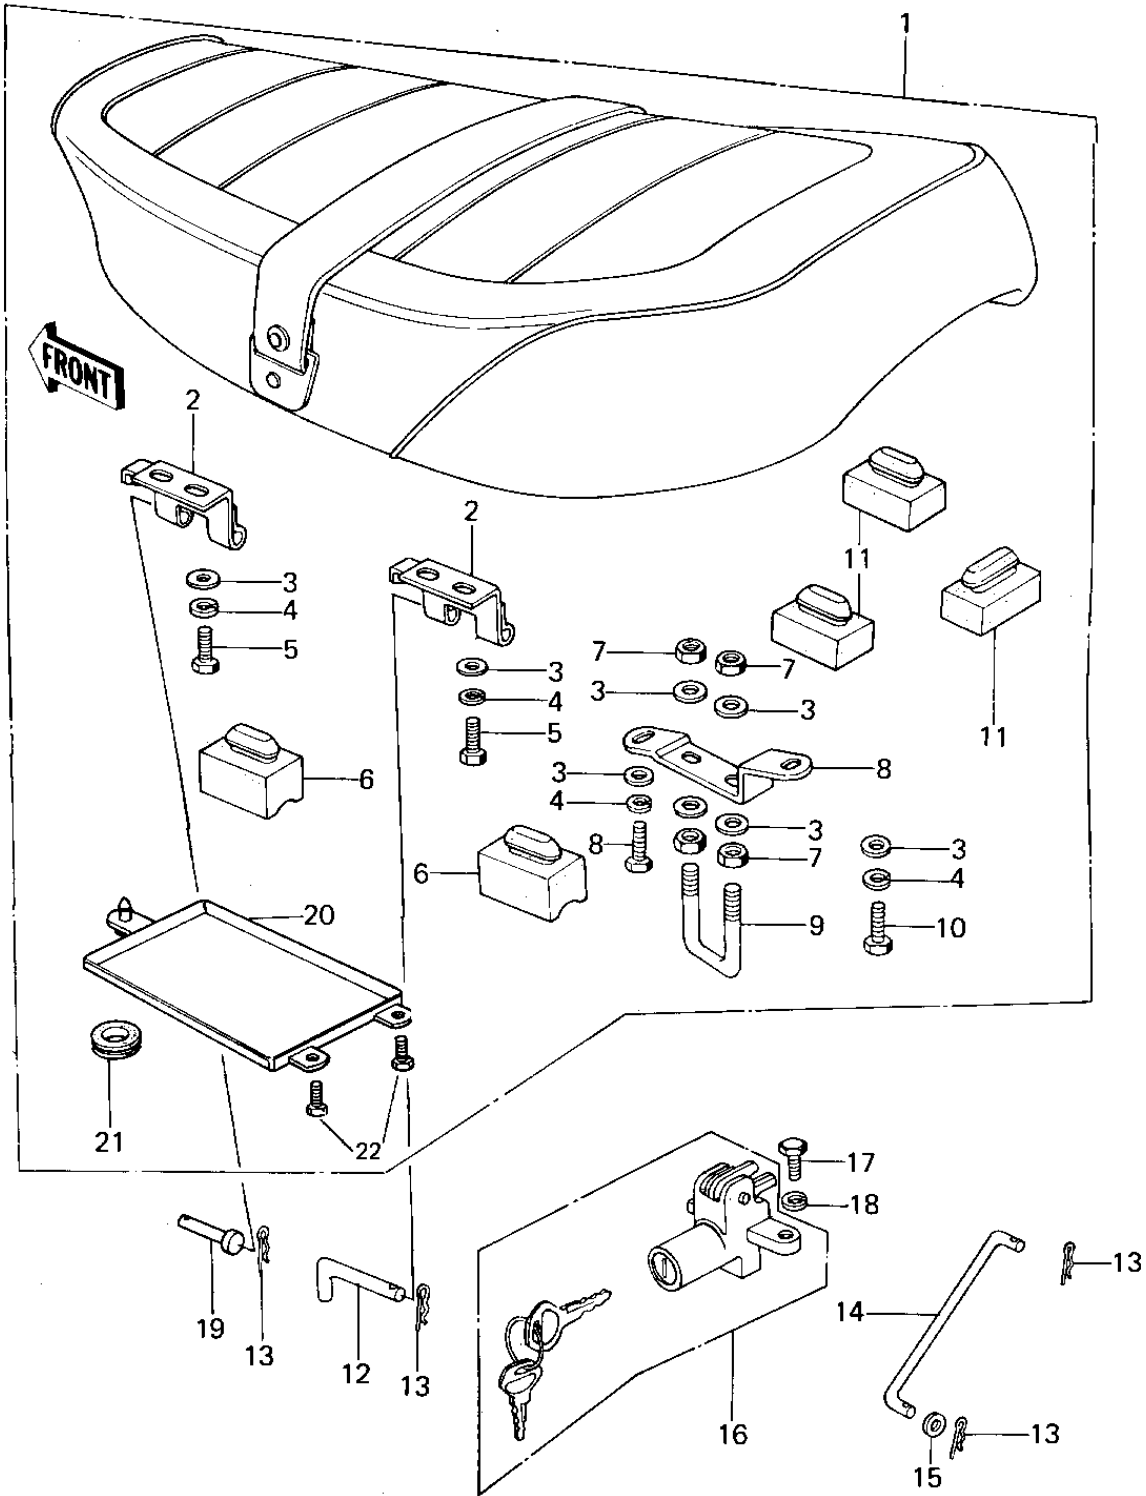

# 1977 KZ650-B1 PARTS DIAGRAM

SEAT

# 1977 KZ650-B1 PARTS LIST

## SEAT

ITEM NAME	PART NUMBER	QUANTITY
SEAT-ASSY,DUAL,W/BAND (Ref # 1)	53001-1194	1
SEAT-ASSY,DUAL,W/BAND (Ref # 1)	53001-1194	1
SEAT-ASSY,DUAL,W/BAND (Ref # 1)	53001-1194	1
HINGE,FRONT (Ref # 2)	53009-031	2
WASHER PLAIN 6MM (Ref # 3)	411B0600	10
WASHER SPRING 6MM (Ref # 4)	461F0600	6
BOLT-UPSET,6X16 (Ref # 5)	112G0616	4
DAMPER RUBBER-SEAT (Ref # 6)	92075-156	2
NUT 6MM (Ref # 7)	311B0600	4
BRACKET,SEAT CATCH (Ref # 8)	53058-004	1
CATCH, SEAT (Ref # 9)	53056-002	1
BOLT-UPSET 6X14 (Ref # 10)	112B0614	2
DAMPER RUBBER (Ref # 11)	92075-099	3
PIN,DUAL SEAT PIVOT (Ref # 12)	53011-008	1
COTTER PIN (Ref # 13)	92041-003	4
STOPPER,SEAT (Ref # 14)	53054-006	1
WASHER PLAIN 6MM (Ref # 15)	410B0600	1
LOCK-ASSY,SEAT (Ref # 16)	27016-5010	1
LOCK-ASSY,SEAT (Ref # 16)	27016-5010	1
BOLT-UPSET,6X12 (Ref # 17)	112G0612	1
WASHER SPRING 6MM (Ref # 18)	461F0600	1
PIN (Ref # 19)	53011-002	1
CASE (Ref # 20)	32099-011	1
GROMMET (Ref # 21)	92071-056	1
BOLT HEX HEAD 5X10 (Ref # 22)	110B0510	2