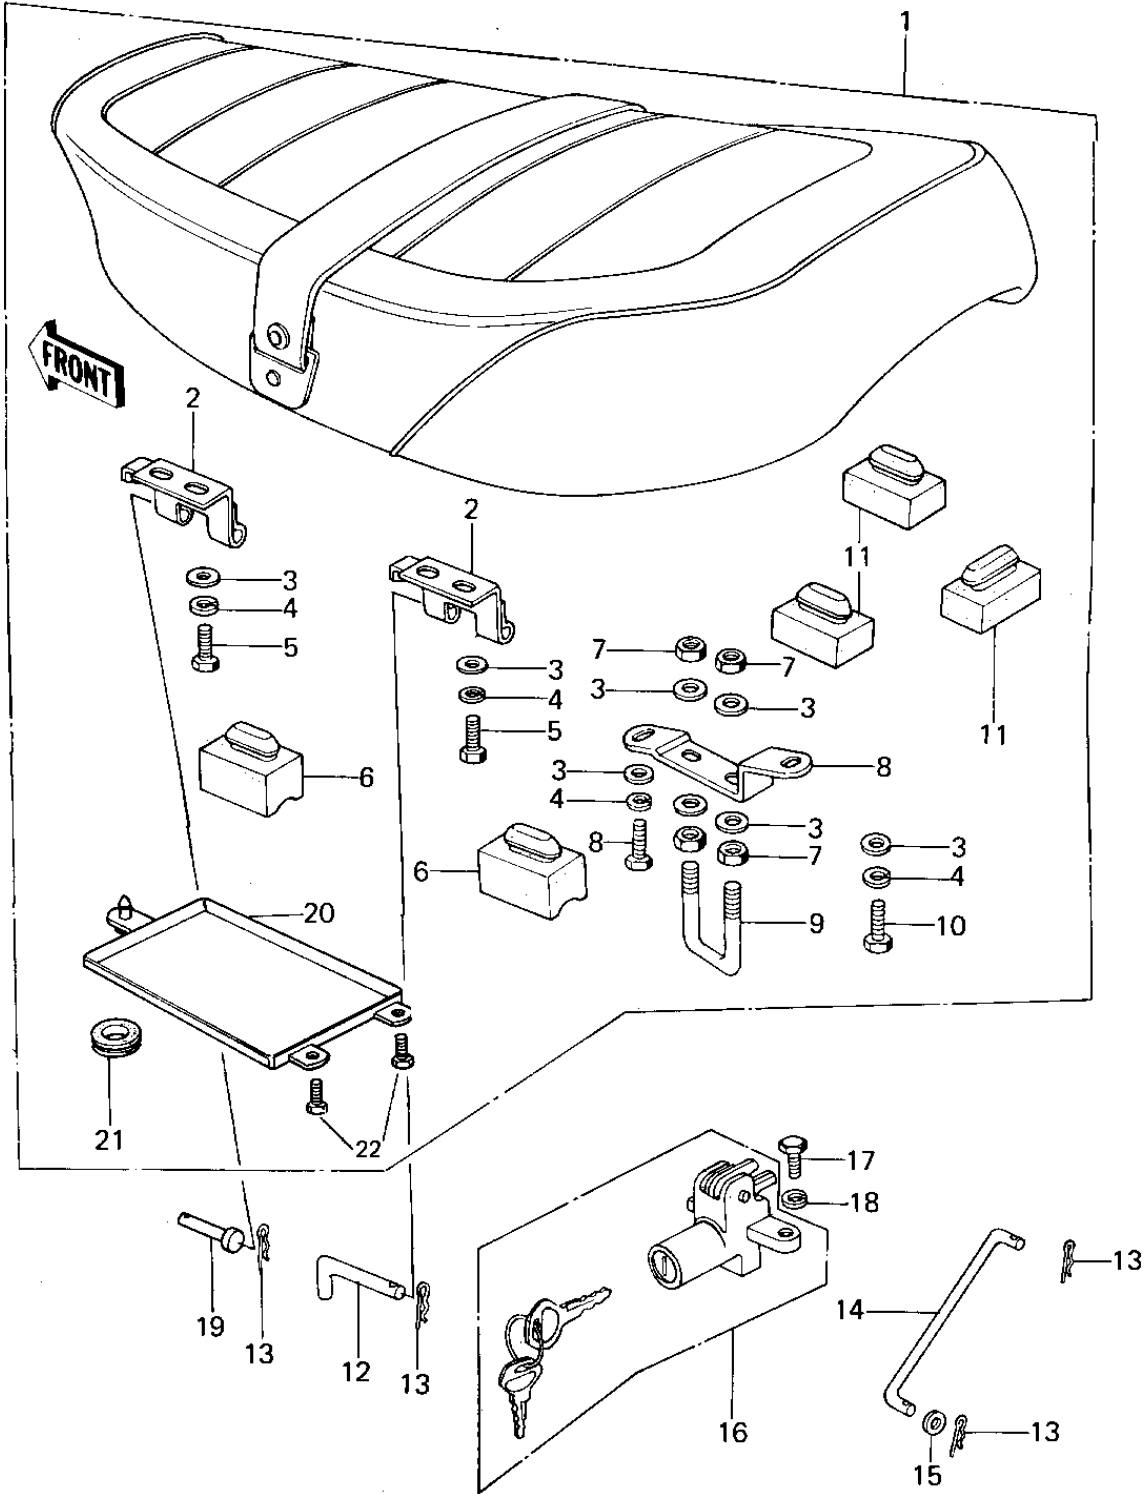

1978 KZ650-B2 PARTS DIAGRAM

SEAT

1978 KZ650-B2 PARTS LIST

SEAT

ITEM NAME	PART NUMBER	QUANTITY
SEAT-ASSY,DUAL,W/BAND (Ref # 1)	53001-1194	1
SEAT-ASSY,DUAL,W/BAND (Ref # 1)	53001-1194	1
SEAT-ASSY,DUAL,W/BAND (Ref # 1)	53001-1194	1
HINGE,FRONT (Ref # 2)	53009-031	1
WASHER PLAIN 6MM (Ref # 3)	411B0600	1
WASHER SPRING 6MM (Ref # 4)	461F0600	1
BOLT-UPSET,6X16 (Ref # 5)	112G0616	1
DAMPER RUBBER-SEAT (Ref # 6)	92075-156	1
NUT 6MM (Ref # 7)	311B0600	1
BRACKET,SEAT CATCH (Ref # 8)	53058-004	1
CATCH, SEAT (Ref # 9)	53056-002	1
BOLT-UPSET 6X14 (Ref # 10)	112B0614	1
DAMPER RUBBER (Ref # 11)	92075-099	1
PIN,DUAL SEAT PIVOT (Ref # 12)	53011-008	1
COTTER PIN (Ref # 13)	92041-003	1
STOPPER,SEAT (Ref # 14)	53054-006	1
WASHER PLAIN 6MM (Ref # 15)	410B0600	1
LOCK-ASSY,SEAT (Ref # 16)	27016-5010	1
LOCK-ASSY,SEAT (Ref # 16)	27016-5010	1
BOLT-UPSET,6X12 (Ref # 17)	112G0612	1
WASHER SPRING 6MM (Ref # 18)	461F0600	1
PIN (Ref # 19)	53011-002	1
CASE (Ref # 20)	32099-011	1
GROMMET (Ref # 21)	92071-056	1
BOLT HEX HEAD 5X10 (Ref # 22)	110B0510	1