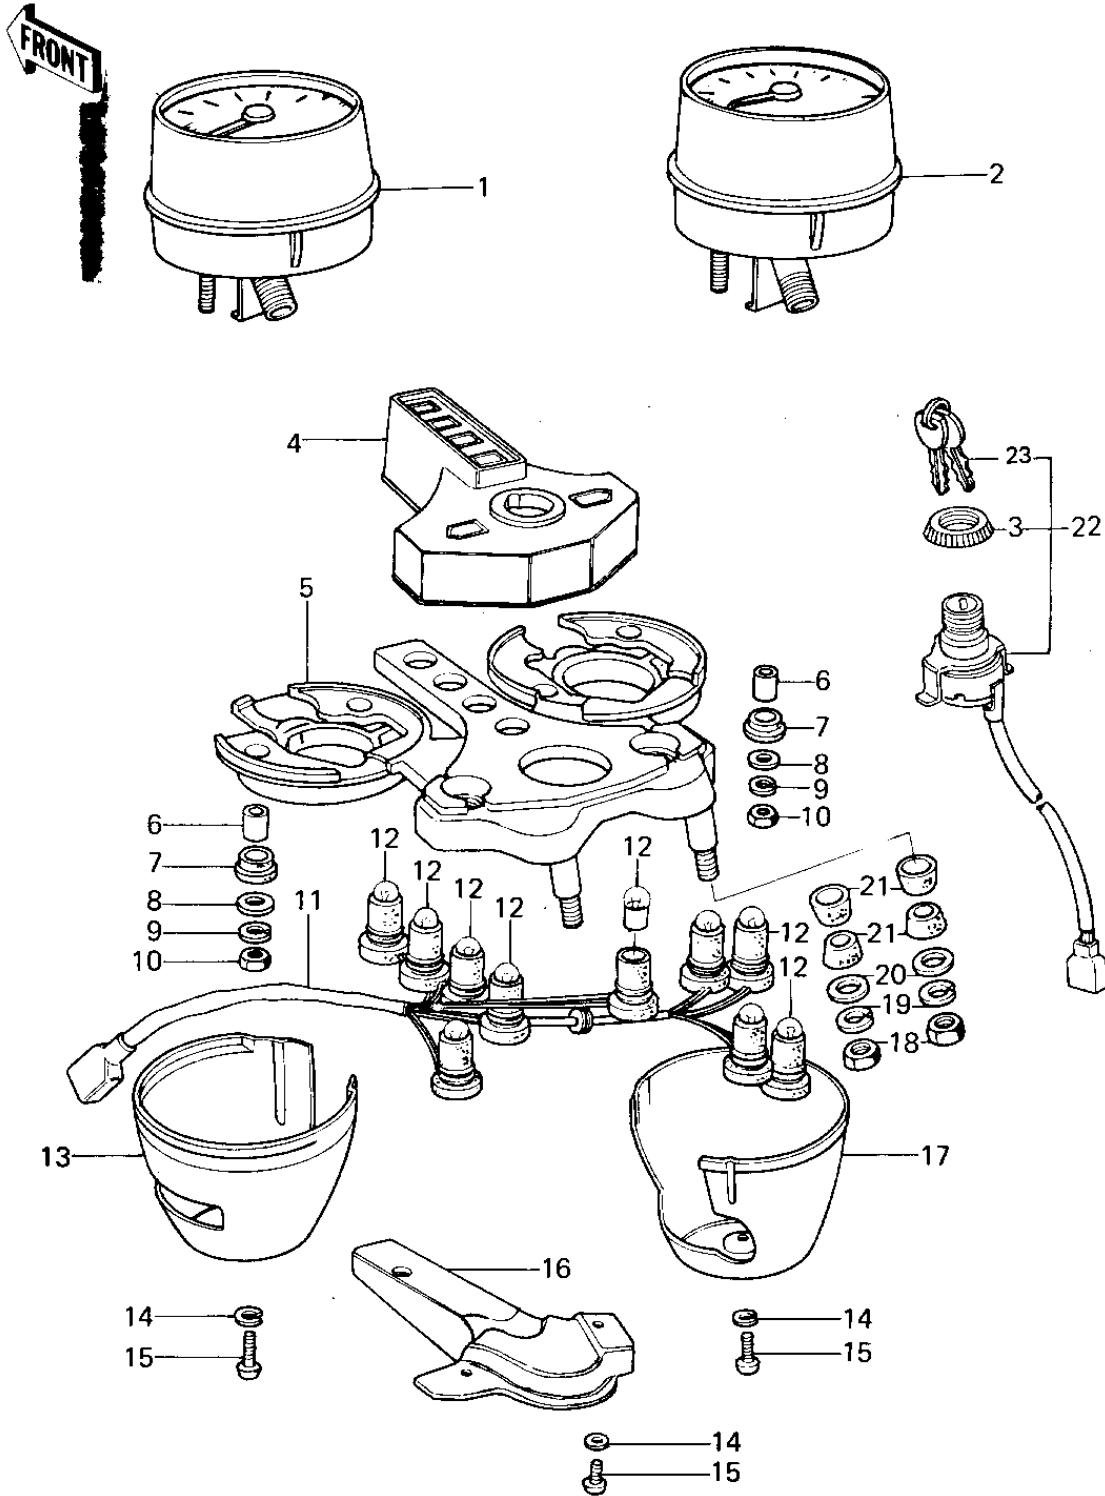

1977 KZ650-B1 PARTS DIAGRAM

METERS/IGNITION SWITCH

1977 KZ650-B1 PARTS LIST

METERS/IGNITION SWITCH

ITEM NAME	PART NUMBER	QUANTITY
SPEEDOMETER,MPH (Ref # 1)	25006-052	1
SPEEDOMETER ASSY,KPH (Canada) (Ref # 1)	25005-1013	1
SPEEDO ASSY,KPH (Canada) (Ref # 1)	25006-054	1
SPEEDOMETER,MPH (Ref # 1)	25005-1037	1
SPEEDOMETER,MPH (Ref # 1)	25005-1037	1
TACHOMETER (Ref # 2)	25027-011	1
TACHOMETER ASSY (Ref # 2)	25015-1011	1
NUT,IGNITION SW LOCK (Ref # 3)	27007-004	1
COVER,METER,INDICATER (Ref # 4)	25023-015	1
BRACKET,METER (Ref # 5)	25008-045	1
COLLAR,METER (Ref # 6)	92027-211	4
RUBBER,METER (Ref # 7)	92075-172	4
WASHER,PLAIN,5MM (Ref # 8)	92022-241	4
WASHER SPRING 5MM (Ref # 9)	461F0500	4
NUT 5MM (Ref # 10)	312B0500	4
SOCKET,SPEEDOMETER (Ref # 11)	25011-049	1
SOCKET,SPEEDOMETER (Ref # 12)	25011-049	10
COVER,SPEEDOMETER (Ref # 13)	25012-010	1
WASHER SPRING 3MM (Ref # 14)	461F0300	5
SCREW PAN HEAD 3X8 (Ref # 15)	220B0308	5
COVER,METER BRACKET (Ref # 16)	25024-006	1
COVER,TACHOMETER (Ref # 17)	25012-011	1
NUT,8MM (Ref # 18)	311B0800	2
WASHER SPRING 8MM (Ref # 19)	461F0800	2
WASHER PLAIN 8MM (Ref # 20)	411B0800	2
DAMPER RUBBER (Ref # 21)	92075-080	4
SWITCH,IGNITION (Ref # 22)	27005-083	1
SWITCH ASSY,IGNITION (Ref # 22)	27005-5001	1
SWITCH ASSY,IGNITION (Ref # 22)	27005-5007	1

1977 KZ650-B1 PARTS LIST

METERS/IGNITION SWITCH

ITEM NAME	PART NUMBER	QUANTITY
KEY SET,#801 (Ref # 23)	27008-068-01	1
KEY SET,#845 (Ref # 23)	27008-068-45	1
KEY,BLANK (Ref # 23)	27008-1014	AR
KEY-LOCK,BLANK (Ref # 23)	27008-1103	AR