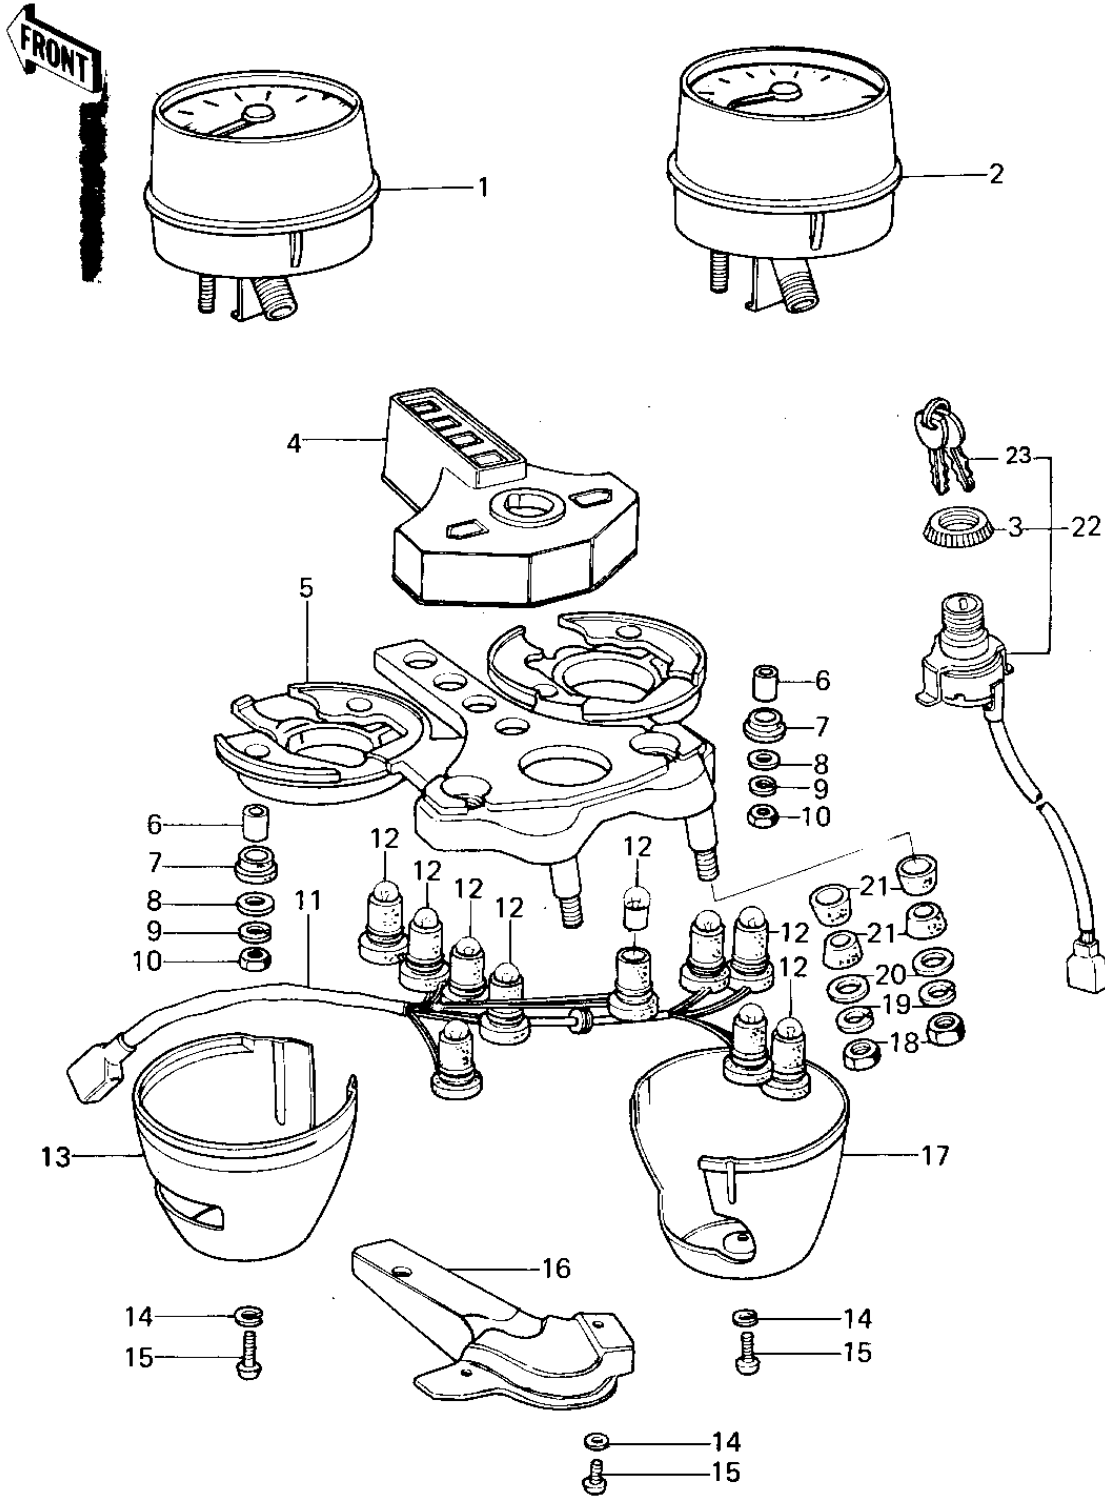

1978 KZ650-B2 PARTS DIAGRAM

METERS/IGNITION SWITCH

1978 KZ650-B2 PARTS LIST

METERS/IGNITION SWITCH

ITEM NAME	PART NUMBER	QUANTITY
SPEEDOMETER,MPH (Ref # 1)	25006-052	1
SPEEDOMETER ASSY,KPH (Canada) (Ref # 1)	25005-1013	1
SPEEDO ASSY,KPH (Canada) (Ref # 1)	25006-054	1
SPEEDOMETER,MPH (Ref # 1)	25005-1037	1
SPEEDOMETER,MPH (Ref # 1)	25005-1037	1
TACHOMETER (Ref # 2)	25027-011	1
TACHOMETER ASSY (Ref # 2)	25015-1011	1
NUT,IGNITION SW LOCK (Ref # 3)	27007-004	1
COVER,METER,INDICATER (Ref # 4)	25023-015	1
BRACKET,METER (Ref # 5)	25008-045	1
COLLAR,METER (Ref # 6)	92027-211	1
RUBBER,METER (Ref # 7)	92075-172	1
WASHER,PLAIN,5MM (Ref # 8)	92022-241	1
WASHER SPRING 5MM (Ref # 9)	461F0500	1
NUT 5MM (Ref # 10)	312B0500	1
SOCKET,SPEEDOMETER (Ref # 11)	25011-049	1
SOCKET,SPEEDOMETER (Ref # 12)	25011-049	1
COVER,SPEEDOMETER (Ref # 13)	25012-010	1
WASHER SPRING 3MM (Ref # 14)	461F0300	1
SCREW PAN HEAD 3X8 (Ref # 15)	220B0308	1
COVER,METER BRACKET (Ref # 16)	25024-006	1
COVER,TACHOMETER (Ref # 17)	25012-011	1
NUT,8MM (Ref # 18)	311B0800	1
WASHER SPRING 8MM (Ref # 19)	461F0800	1
WASHER PLAIN 8MM (Ref # 20)	411B0800	1
DAMPER RUBBER (Ref # 21)	92075-080	1
SWITCH,IGNITION (Ref # 22)	27005-083	1
SWITCH ASSY,IGNITION (Ref # 22)	27005-5001	1
SWITCH ASSY,IGNITION (Ref # 22)	27005-5007	1

1978 KZ650-B2 PARTS LIST

METERS/IGNITION SWITCH

ITEM NAME	PART NUMBER	QUANTITY
KEY SET,#801 (Ref # 23)	27008-068-01	1
KEY SET,#845 (Ref # 23)	27008-068-45	1
KEY,BLANK (Ref # 23)	27008-1014	1
KEY-LOCK,BLANK (Ref # 23)	27008-1103	1