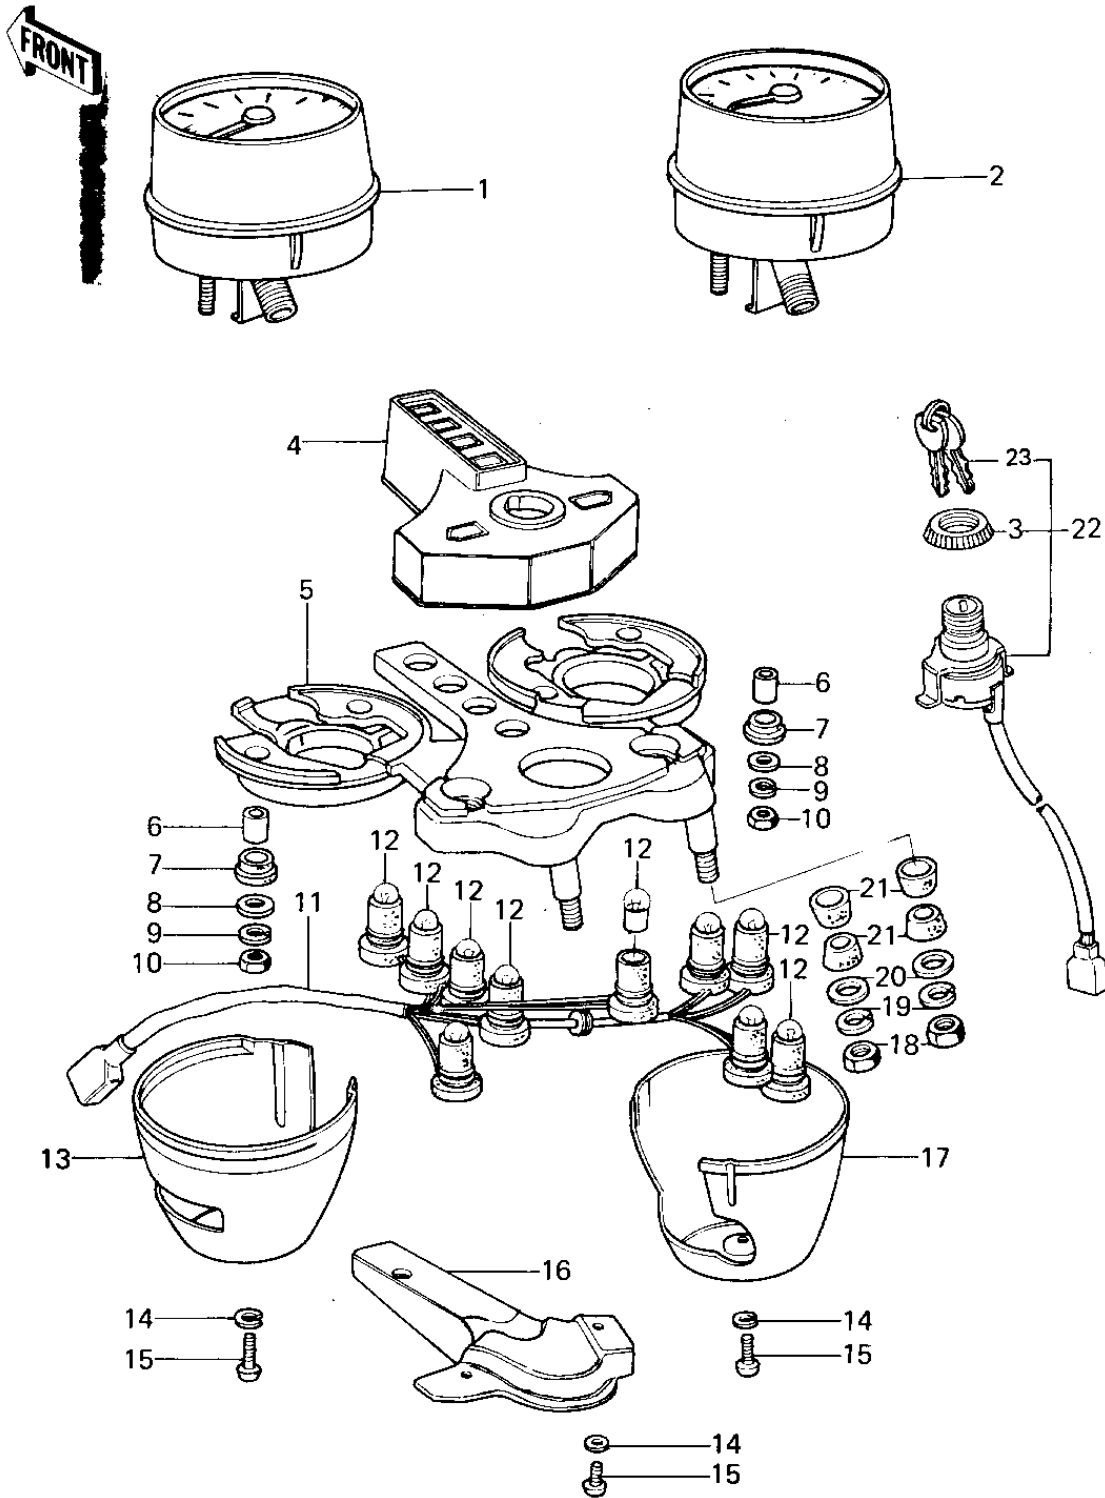

1978 KZ650-B2 PARTS DIAGRAM

METERS/IGNITION SWITCH

1978 KZ650-B2 PARTS LIST

METERS/IGNITION SWITCH

ITEM NAME	PART NUMBER	QUANTITY
SPEEDOMETER,MPH (Ref # 1)	25006-052	1
SPEEDOMETER ASSY,KPH (Canada) (Ref # 1)	25005-1013	1
SPEEDO ASSY,KPH (Canada) (Ref # 1)	25006-054	1
SPEEDOMETER,MPH (Ref # 1)	25005-1037	1
SPEEDOMETER,MPH (Ref # 1)	25005-1037	1
TACHOMETER (Ref # 2)	25027-011	1
TACHOMETER ASSY (Ref # 2)	25015-1011	1
NUT,IGNITION SW LOCK (Ref # 3)	27007-004	1
COVER,METER,INDICATER (Ref # 4)	25023-015	1
BRACKET,METER (Ref # 5)	25008-045	1
COLLAR,METER (Ref # 6)	92027-211	1
RUBBER,METER (Ref # 7)	92075-172	1
WASHER,PLAIN,5MM (Ref # 8)	92022-241	1
WASHER SPRING 5MM (Ref # 9)	461F0500	1
NUT 5MM (Ref # 10)	312B0500	1
SOCKET,SPEEDOMETER (Ref # 11)	25011-049	1
SOCKET,SPEEDOMETER (Ref # 12)	25011-049	1
COVER,SPEEDOMETER (Ref # 13)	25012-010	1
WASHER SPRING 3MM (Ref # 14)	461F0300	1
SCREW PAN HEAD 3X8 (Ref # 15)	220B0308	1
COVER,METER BRACKET (Ref # 16)	25024-006	1
COVER,TACHOMETER (Ref # 17)	25012-011	1
NUT,8MM (Ref # 18)	311B0800	1
WASHER SPRING 8MM (Ref # 19)	461F0800	1
WASHER PLAIN 8MM (Ref # 20)	411B0800	1
DAMPER RUBBER (Ref # 21)	92075-080	1
SWITCH,IGNITION (Ref # 22)	27005-083	1
SWITCH ASSY,IGNITION (Ref # 22)	27005-5001	1
SWITCH ASSY,IGNITION (Ref # 22)	27005-5007	1

1978 KZ650-B2 PARTS LIST

METERS/IGNITION SWITCH

ITEM NAME	PART NUMBER	QUANTITY
KEY SET,#801 (Ref # 23)	27008-068-01	1
KEY SET,#845 (Ref # 23)	27008-068-45	1
KEY,BLANK (Ref # 23)	27008-1014	1
KEY-LOCK,BLANK (Ref # 23)	27008-1103	1