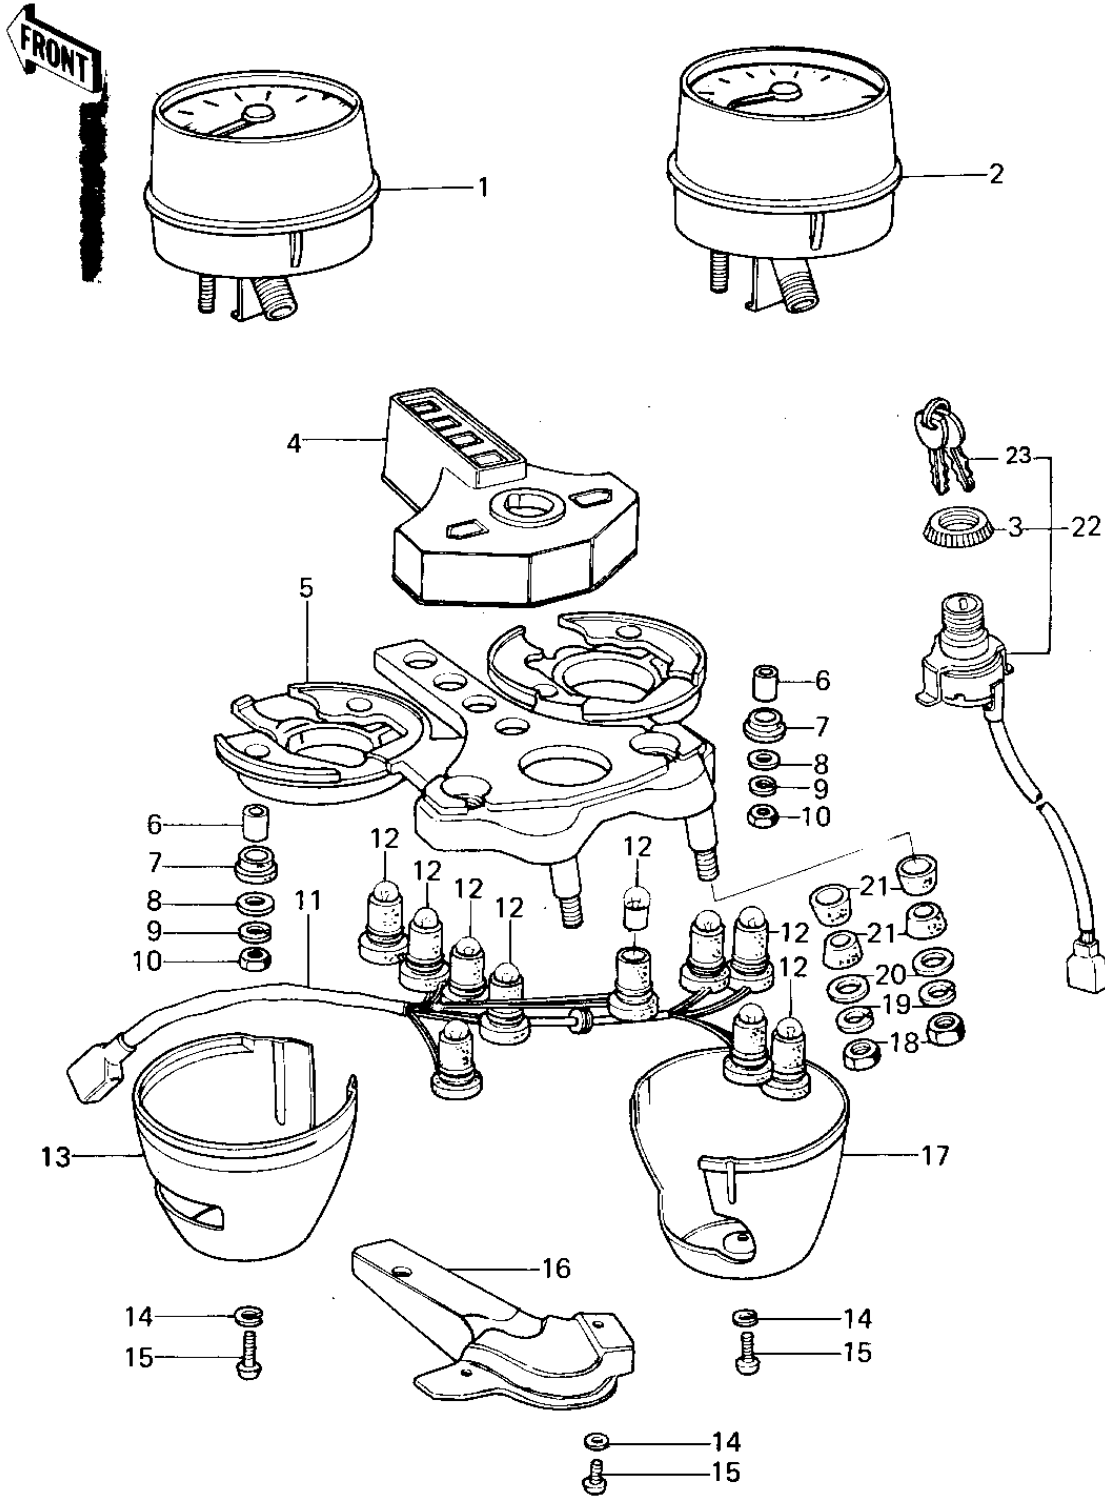

1978 KZ650-B2A PARTS DIAGRAM

METERS/IGNITION SWITCH

1978 KZ650-B2A PARTS LIST

METERS/IGNITION SWITCH

ITEM NAME	PART NUMBER	QUANTITY
SPEEDOMETER,MPH (Ref # 1)	25006-052	1
SPEEDOMETER ASSY,KPH (Canada) (Ref # 1)	25005-1013	1
SPEEDO ASSY,KPH (Canada) (Ref # 1)	25006-054	1
SPEEDOMETER,MPH (Ref # 1)	25005-1037	1
SPEEDOMETER,MPH (Ref # 1)	25005-1037	1
TACHOMETER (Ref # 2)	25027-011	1
TACHOMETER ASSY (Ref # 2)	25015-1011	1
NUT,IGNITION SW LOCK (Ref # 3)	27007-004	1
COVER,METER,INDICATER (Ref # 4)	25023-015	1
BRACKET,METER (Ref # 5)	25008-045	1
COLLAR,METER (Ref # 6)	92027-211	4
RUBBER,METER (Ref # 7)	92075-172	4
WASHER,PLAIN,5MM (Ref # 8)	92022-241	4
WASHER SPRING 5MM (Ref # 9)	461F0500	4
NUT 5MM (Ref # 10)	312B0500	4
SOCKET,SPEEDOMETER (Ref # 11)	25011-049	1
SOCKET,SPEEDOMETER (Ref # 12)	25011-049	10
COVER,SPEEDOMETER (Ref # 13)	25012-010	1
WASHER SPRING 3MM (Ref # 14)	461F0300	5
SCREW PAN HEAD 3X8 (Ref # 15)	220B0308	5
COVER,METER BRACKET (Ref # 16)	25024-006	1
COVER,TACHOMETER (Ref # 17)	25012-011	1
NUT,8MM (Ref # 18)	311B0800	2
WASHER SPRING 8MM (Ref # 19)	461F0800	2
WASHER PLAIN 8MM (Ref # 20)	411B0800	2
DAMPER RUBBER (Ref # 21)	92075-080	4
SWITCH,IGNITION (Ref # 22)	27005-083	1
SWITCH ASSY,IGNITION (Ref # 22)	27005-5001	1
SWITCH ASSY,IGNITION (Ref # 22)	27005-5007	1

1978 KZ650-B2A PARTS LIST

METERS/IGNITION SWITCH

ITEM NAME	PART NUMBER	QUANTITY
KEY SET,#801 (Ref # 23)	27008-068-01	1
KEY SET,#845 (Ref # 23)	27008-068-45	1
KEY,BLANK (Ref # 23)	27008-1014	AR
KEY-LOCK,BLANK (Ref # 23)	27008-1103	AR