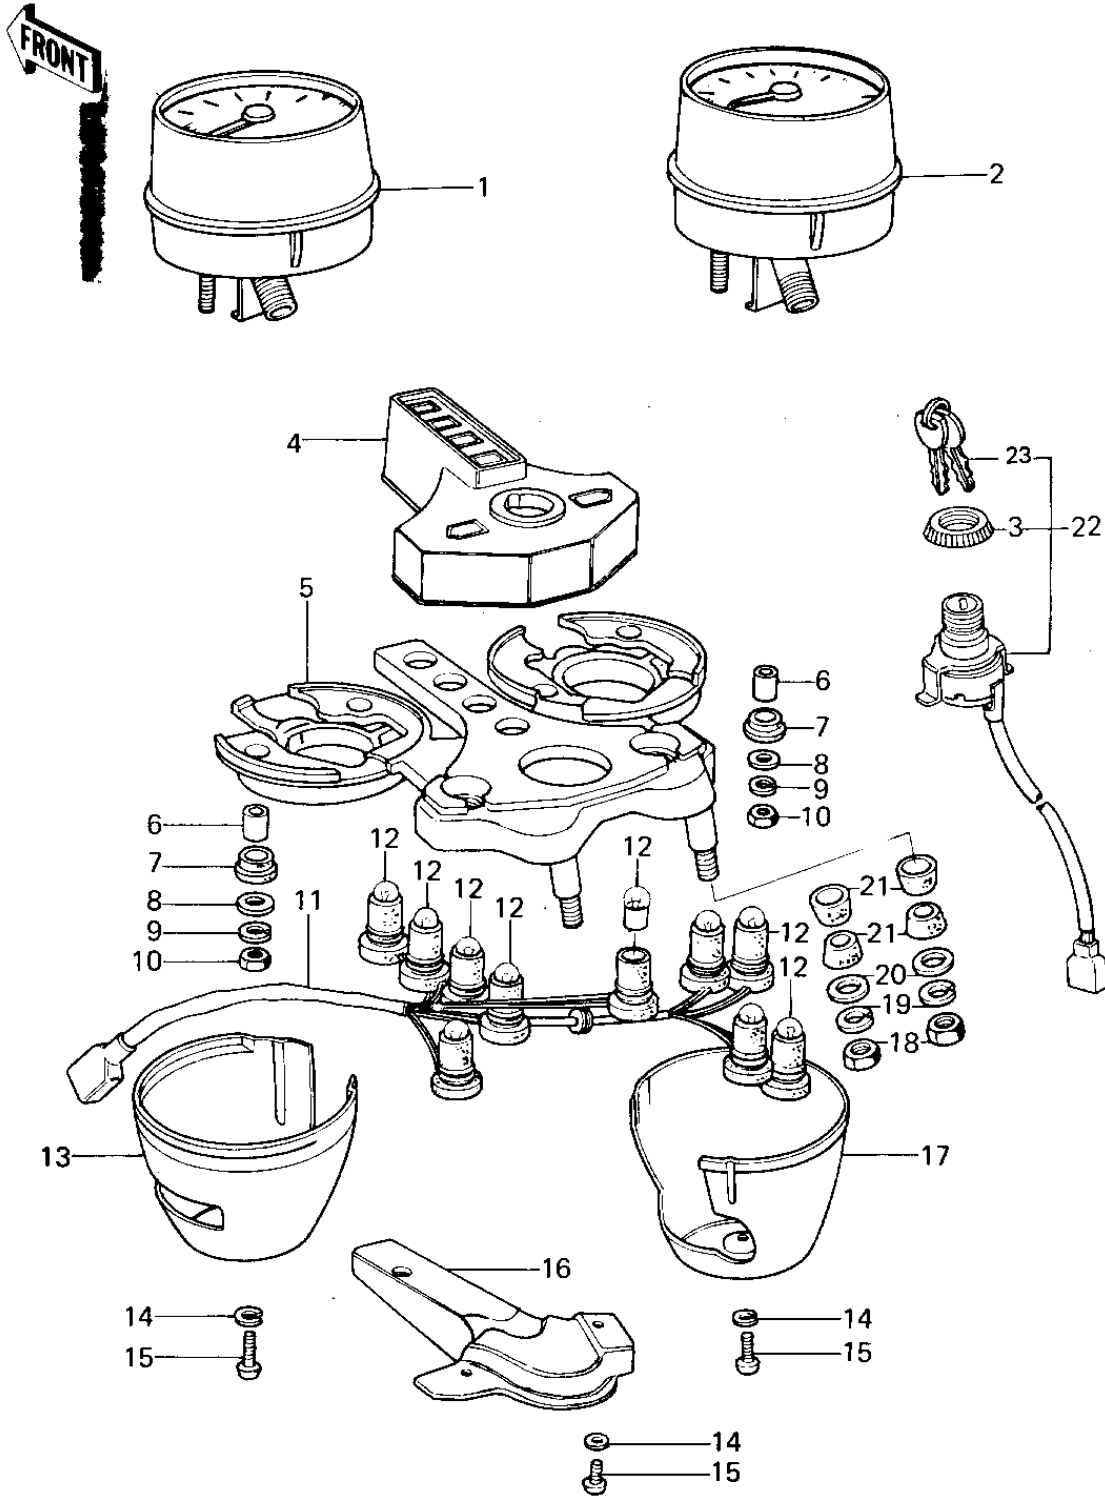

1979 KZ650-B3 PARTS DIAGRAM

METERS/IGNITION SWITCH

1979 KZ650-B3 PARTS LIST

METERS/IGNITION SWITCH

ITEM NAME	PART NUMBER	QUANTITY
SPEEDOMETER,MPH (Ref # 1)	25006-052	1
SPEEDOMETER ASSY,KPH (Canada) (Ref # 1)	25005-1013	1
SPEEDO ASSY,KPH (Canada) (Ref # 1)	25006-054	1
SPEEDOMETER,MPH (Ref # 1)	25005-1037	1
SPEEDOMETER,MPH (Ref # 1)	25005-1037	1
TACHOMETER (Ref # 2)	25027-011	1
TACHOMETER ASSY (Ref # 2)	25015-1011	1
NUT,IGNITION SW LOCK (Ref # 3)	27007-004	1
COVER,METER,INDICATER (Ref # 4)	25023-015	1
BRACKET,METER (Ref # 5)	25008-045	1
COLLAR,METER (Ref # 6)	92027-211	4
RUBBER,METER (Ref # 7)	92075-172	4
WASHER,PLAIN,5MM (Ref # 8)	92022-241	4
WASHER SPRING 5MM (Ref # 9)	461F0500	4
NUT 5MM (Ref # 10)	312B0500	4
SOCKET,SPEEDOMETER (Ref # 11)	25011-049	1
SOCKET,SPEEDOMETER (Ref # 12)	25011-049	10
COVER,SPEEDOMETER (Ref # 13)	25012-010	1
WASHER SPRING 3MM (Ref # 14)	461F0300	5
SCREW PAN HEAD 3X8 (Ref # 15)	220B0308	5
COVER,METER BRACKET (Ref # 16)	25024-006	1
COVER,TACHOMETER (Ref # 17)	25012-011	1
NUT,8MM (Ref # 18)	311B0800	2
WASHER SPRING 8MM (Ref # 19)	461F0800	2
WASHER PLAIN 8MM (Ref # 20)	411B0800	2
DAMPER RUBBER (Ref # 21)	92075-080	4
SWITCH,IGNITION (Ref # 22)	27005-083	1
SWITCH ASSY,IGNITION (Ref # 22)	27005-5001	1
SWITCH ASSY,IGNITION (Ref # 22)	27005-5007	1

1979 KZ650-B3 PARTS LIST

METERS/IGNITION SWITCH

ITEM NAME	PART NUMBER	QUANTITY
KEY SET,#801 (Ref # 23)	27008-068-01	1
KEY SET,#845 (Ref # 23)	27008-068-45	1
KEY,BLANK (Ref # 23)	27008-1014	AR
KEY-LOCK,BLANK (Ref # 23)	27008-1103	AR