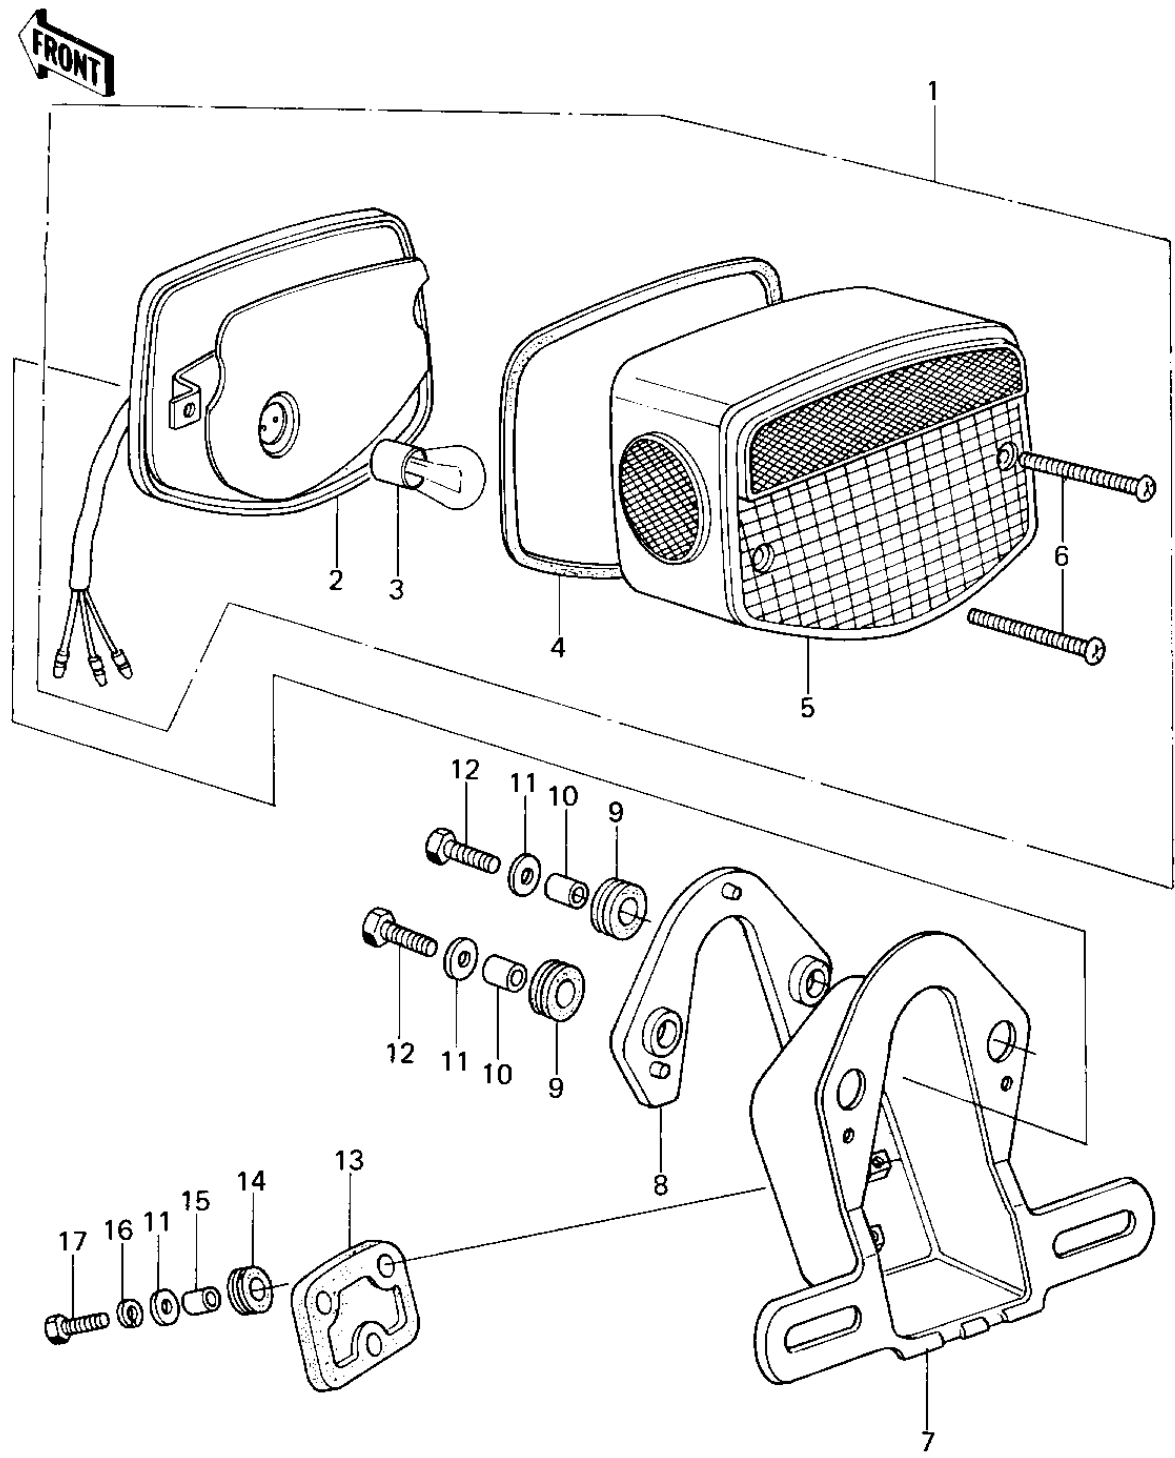

1978 KZ650-B2 PARTS DIAGRAM

TAILLIGHT

1978 KZ650-B2 PARTS LIST

TAILLIGHT

ITEM NAME	PART NUMBER	QUANTITY
TAIL LAMP UNIT (Ref # 1)	23025-064	1
CASE,TAIL LIGHT (Ref # 2)	23027-041	1
BULB,12V 32/3CP (Ref # 3)	92069-059	1
GASKET,TAIL LENS (Ref # 4)	23028-021	1
LENS,TAIL LAMP (Ref # 5)	23026-034	1
SCREW-PAN-CROS (Ref # 6)	220R0460	1
BRACKET,LICENSE PLATE (Ref # 7)	23036-051	1
DAMPER RUBBER (Ref # 8)	23066-023	1
DAMPER RUBBER (Ref # 9)	23066-020	1
COLLAR,6.8X10X8.5 (Ref # 10)	92027-129	1
WASHER 6.5X20X1.6T (Ref # 11)	92022-125	1
BOLT-UPSET (Ref # 12)	112G0618	1
DAMPER RUBBER,RR FEND (Ref # 13)	35039-004	1
DAMPER RUBBER,RR FEND (Ref # 14)	92075-121	1
COLLAR 6.8X10X14.5 (Ref # 15)	92027-156	1
WASHER SPRING 6MM (Ref # 16)	461F0600	1
BOLT-UPSET (Ref # 17)	112G0625	1