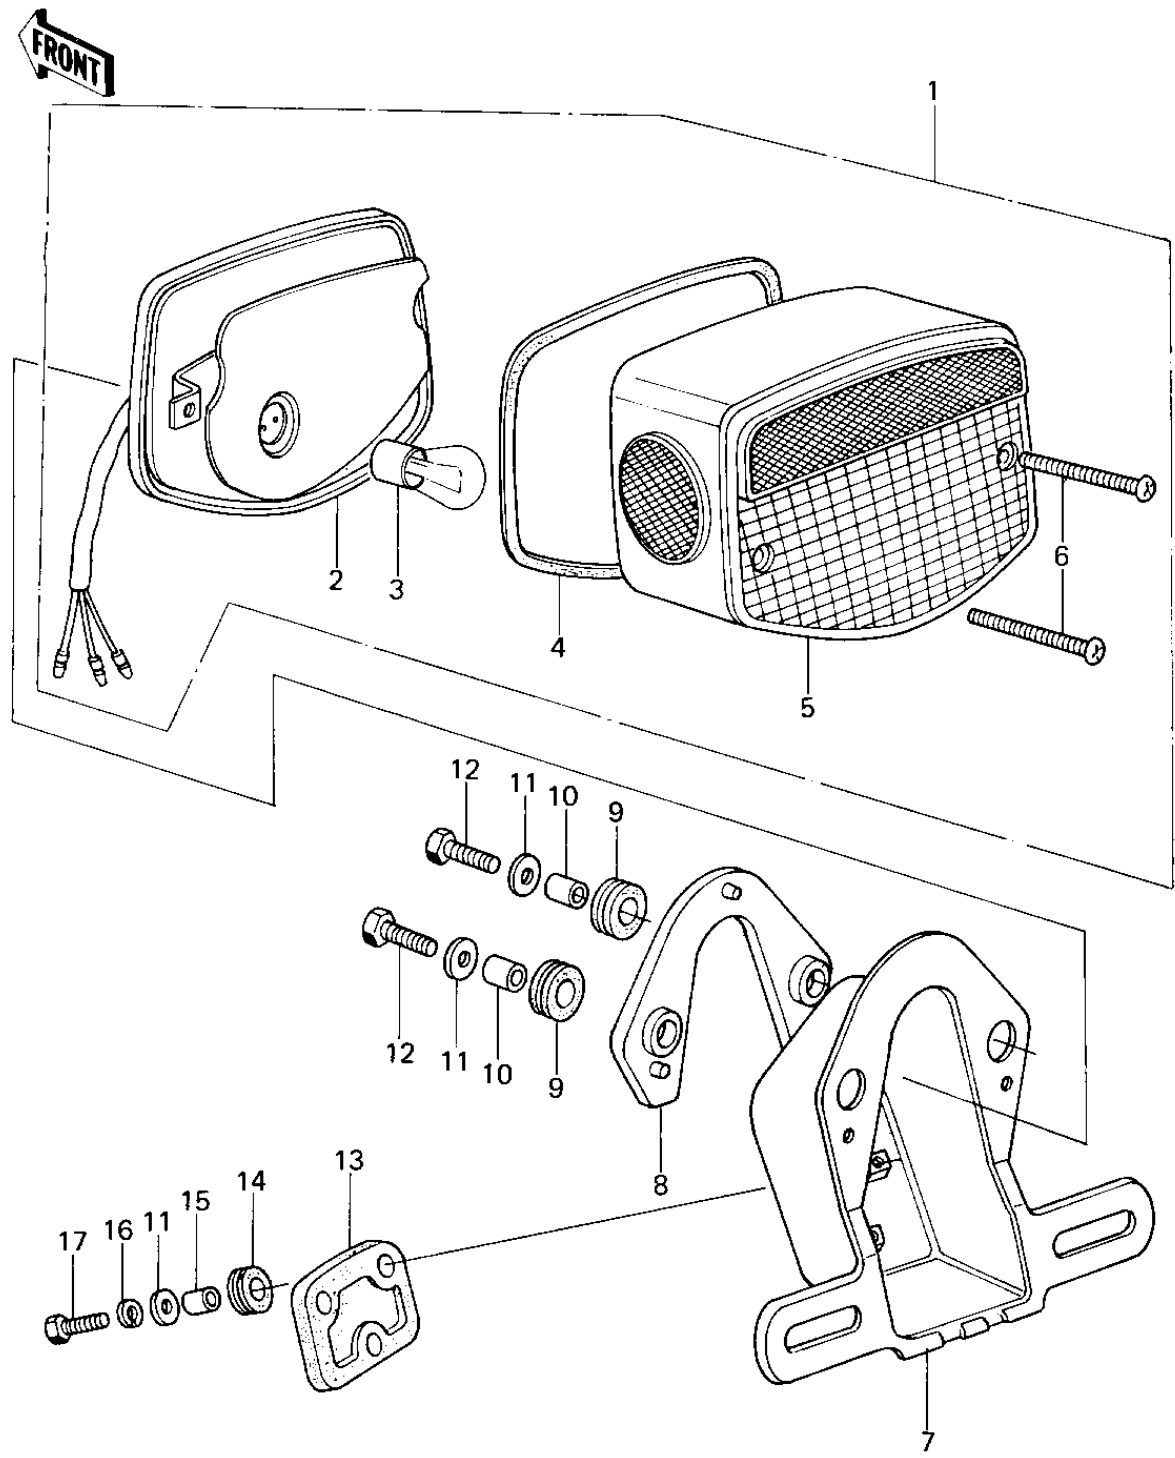

1978 KZ650-B2A PARTS DIAGRAM

TAILLIGHT

1978 KZ650-B2A PARTS LIST

TAILLIGHT

ITEM NAME	PART NUMBER	QUANTITY
TAIL LAMP UNIT (Ref # 1)	23025-064	1
CASE,TAIL LIGHT (Ref # 2)	23027-041	1
BULB,12V 32/3CP (Ref # 3)	92069-059	1
GASKET,TAIL LENS (Ref # 4)	23028-021	1
LENS,TAIL LAMP (Ref # 5)	23026-034	1
SCREW-PAN-CROS (Ref # 6)	220R0460	2
BRACKET,LICENSE PLATE (Ref # 7)	23036-051	1
DAMPER RUBBER (Ref # 8)	23066-023	1
DAMPER RUBBER (Ref # 9)	23066-020	2
COLLAR,6.8X10X8.5 (Ref # 10)	92027-129	2
WASHER 6.5X20X1.6T (Ref # 11)	92022-125	5
BOLT-UPSET (Ref # 12)	112G0618	2
DAMPER RUBBER,RR FEND (Ref # 13)	35039-004	1
DAMPER RUBBER,RR FEND (Ref # 14)	92075-121	3
COLLAR 6.8X10X14.5 (Ref # 15)	92027-156	3
WASHER SPRING 6MM (Ref # 16)	461F0600	3
BOLT-UPSET (Ref # 17)	112G0625	3