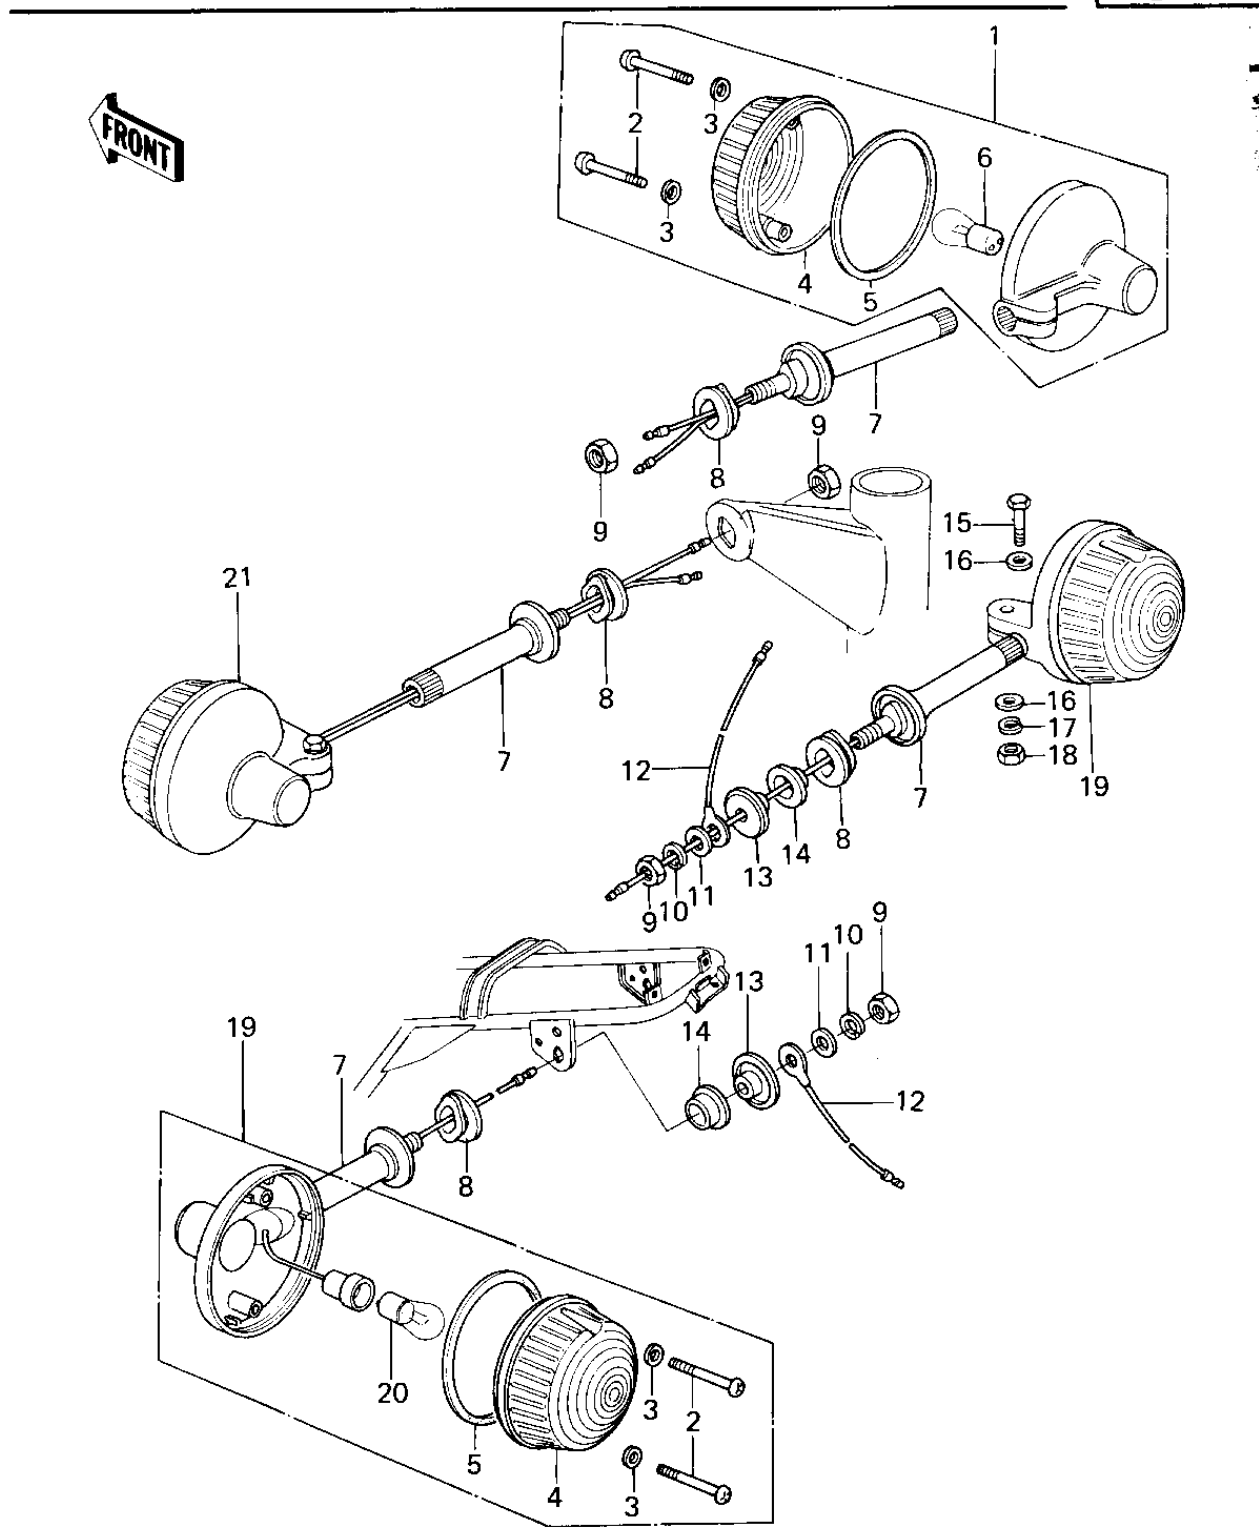

1977 KZ650-B1 PARTS DIAGRAM

TURN SIGNALS

1977 KZ650-B1 PARTS LIST

TURN SIGNALS

ITEM NAME	PART NUMBER	QUANTITY
LAMP-TURN SIGNAL (Ref # 1)	23040-029	1
LIGHT ASSY,TRN SG,R.H (Ref # 1)	23040-1005	1
SCREW-PAN HEAD,4X35 (Ref # 2)	220E0435A	8
WASHER-PLAIN,4MM (Ref # 3)	23058-002	8
LENS-SIGNAL LAMP (Ref # 4)	23048-1024	4
GASKET,TURN SIG LAMP (Ref # 5)	23050-002	4
BULB 12V 32CP (Ref # 6)	92069-055	2
BULB,12V 23/8W (Ref # 6)	92069-060	2
BRACKET,TURN SIGNAL.L (Ref # 7)	23051-053	4
DAMPER RUBBER (Ref # 8)	92075-128	4
NUT 10MM (Ref # 9)	315B1000	4
WASHER SPRING 10MM (Ref # 10)	461F1000	2
WASHER,PLAIN (Ref # 11)	92022-239	2
LEAD WIRE,SIGNAL LAMP (Ref # 12)	26011-063	2
COLLAR (Ref # 13)	92027-147	2
DAMPER RUBBER,SIG LM (Ref # 14)	92075-158	2
BOLT-UPSET (Ref # 15)	112G0630	4
WASHER PLAIN 6MM (Ref # 16)	411B0600	8
WASHER SPRING 6MM (Ref # 17)	461F0600	4
NUT 6MM (Ref # 18)	311B0600	4
LAMP-TURN SIGNAL (Ref # 19)	23040-029	2
BULB 12V 32CP (Ref # 20)	92069-055	2
LAMP-TURN SIGNAL (Ref # 21)	23040-029	1
LIGHT ASSY,TRN,SG,L.H (Ref # 21)	23040-1006	1