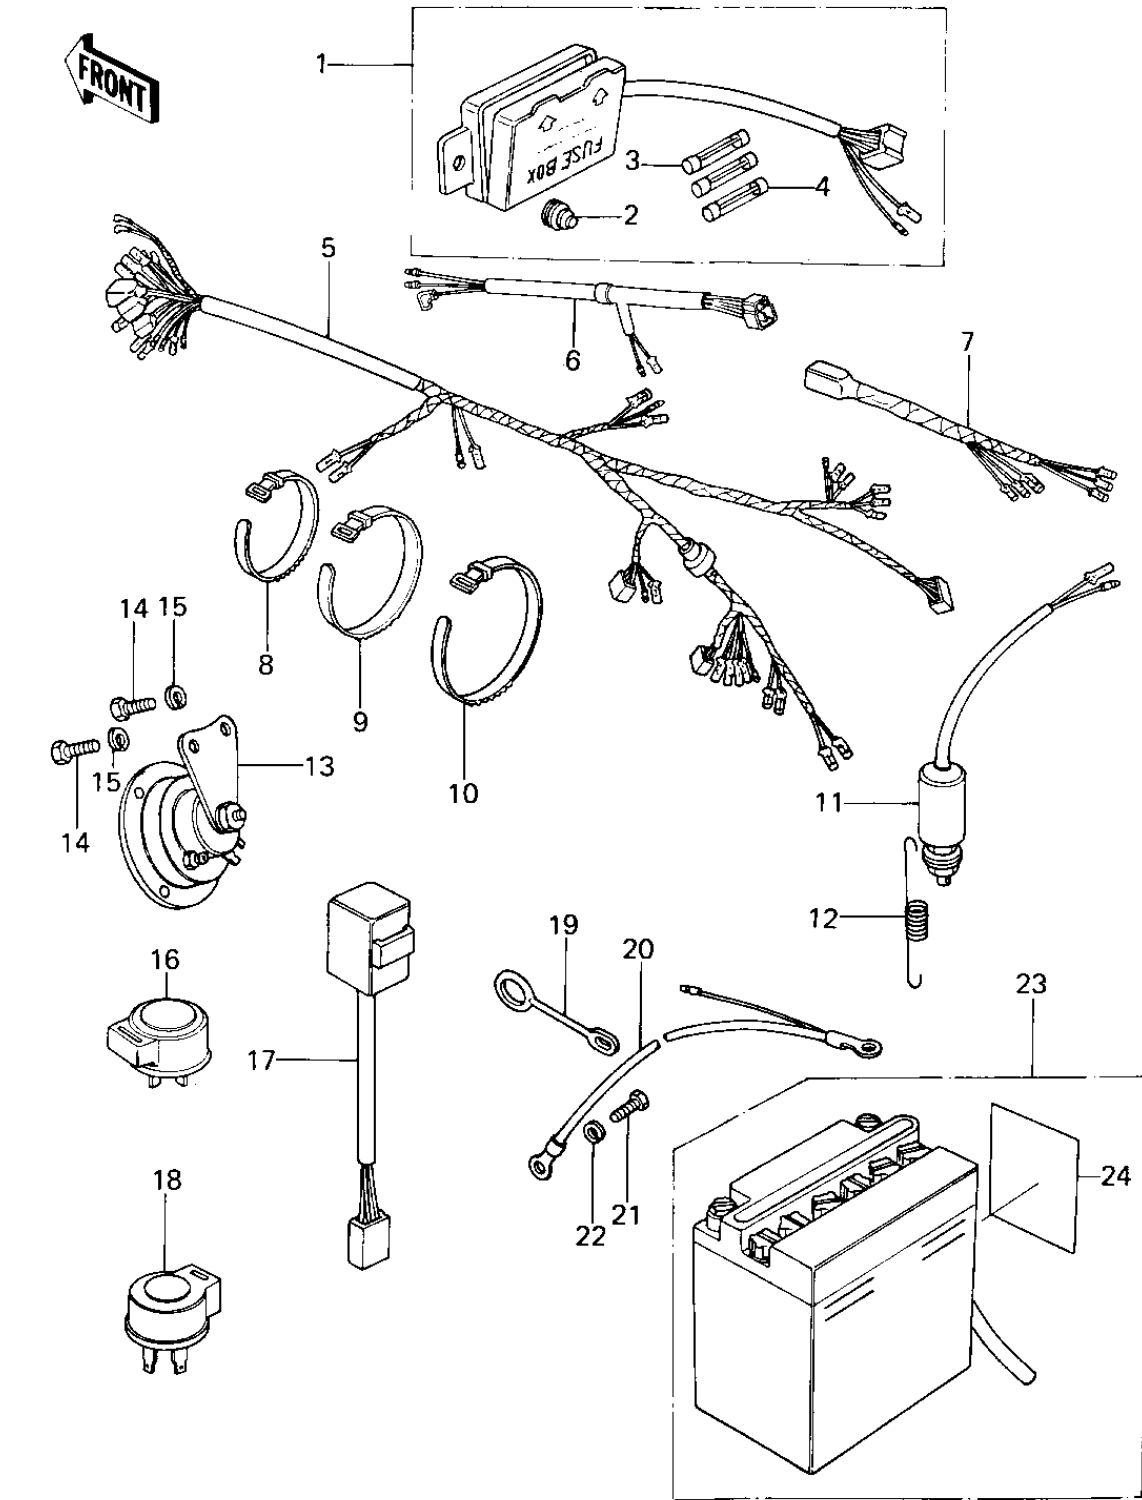

# 1978 KZ650-B2 PARTS DIAGRAM

# 1978 KZ650-B2 PARTS LIST

## CHASSIS ELECTRICAL EQUIPMENT

ITEM NAME	PART NUMBER	QUANTITY
FUSE ASSY (Ref # 1)	26004-035	1
FUSE ASSY (Ref # 1)	26004-1002	1
DAMPER RUBBER,FUSE (Ref # 2)	92075-279	1
FUSE-20A (Ref # 3)	26006-005	1
FUSE 10A (Ref # 4)	26006-003	1
WIRING HARNESS,MAIN (Ref # 5)	26001-143	1
HARNESS,MAIN (Ref # 5)	26001-1025	1
HARNESS,MAIN (Ref # 5)	26001-1131	1
HARNESS,CENTER (Ref # 6)	26001-1022	1
WIRING HARNESS,REAR (Ref # 7)	26002-063	1
BAND,SHORT (Ref # 8)	92072-030	1
BAND,SHORT (Ref # 8)	92072-030	1
BAND,MIDDLE (Ref # 9)	92072-031	1
BAND,WIRING HARNESS (Ref # 10)	92072-056	1
SWITCH-BRAKE LAMP (Ref # 11)	27010-017	1
SPRING-BRAKE LAMP SW (Ref # 12)	27011-011	1
SPRING BRAKE LAMP SW (Ref # 12)	27011-009	1
HORN (Ref # 13)	27003-076	1
BOLT-SMALL-UPSET,8X16 (Ref # 14)	115G0816	1
WASHER SPRING 8MM (Ref # 15)	461F0800	1
RELAY,TURN SIGNAL (Ref # 16)	27002-016	1
SWITCH,OUTAGE,INDICTR (Ref # 17)	28019-001	1
RELAY-TURN SIGNAL (Ref # 18)	27002-011	1
CLAMP,OVER FLOW PIPE (Ref # 19)	92037-134	1
WIRE,BATTERY GROUND (Ref # 20)	26010-049	1
BOLT,HEX HEAD,6MM (Ref # 21)	92001-137	1
WASHER SPRING 6MM (Ref # 22)	461F0600	1
YUA BAT YB10L-A2 (Ref # 23)	26012-041	1
BATTERY 12V11AH W/LA (Ref # 23)	26012-1010	1