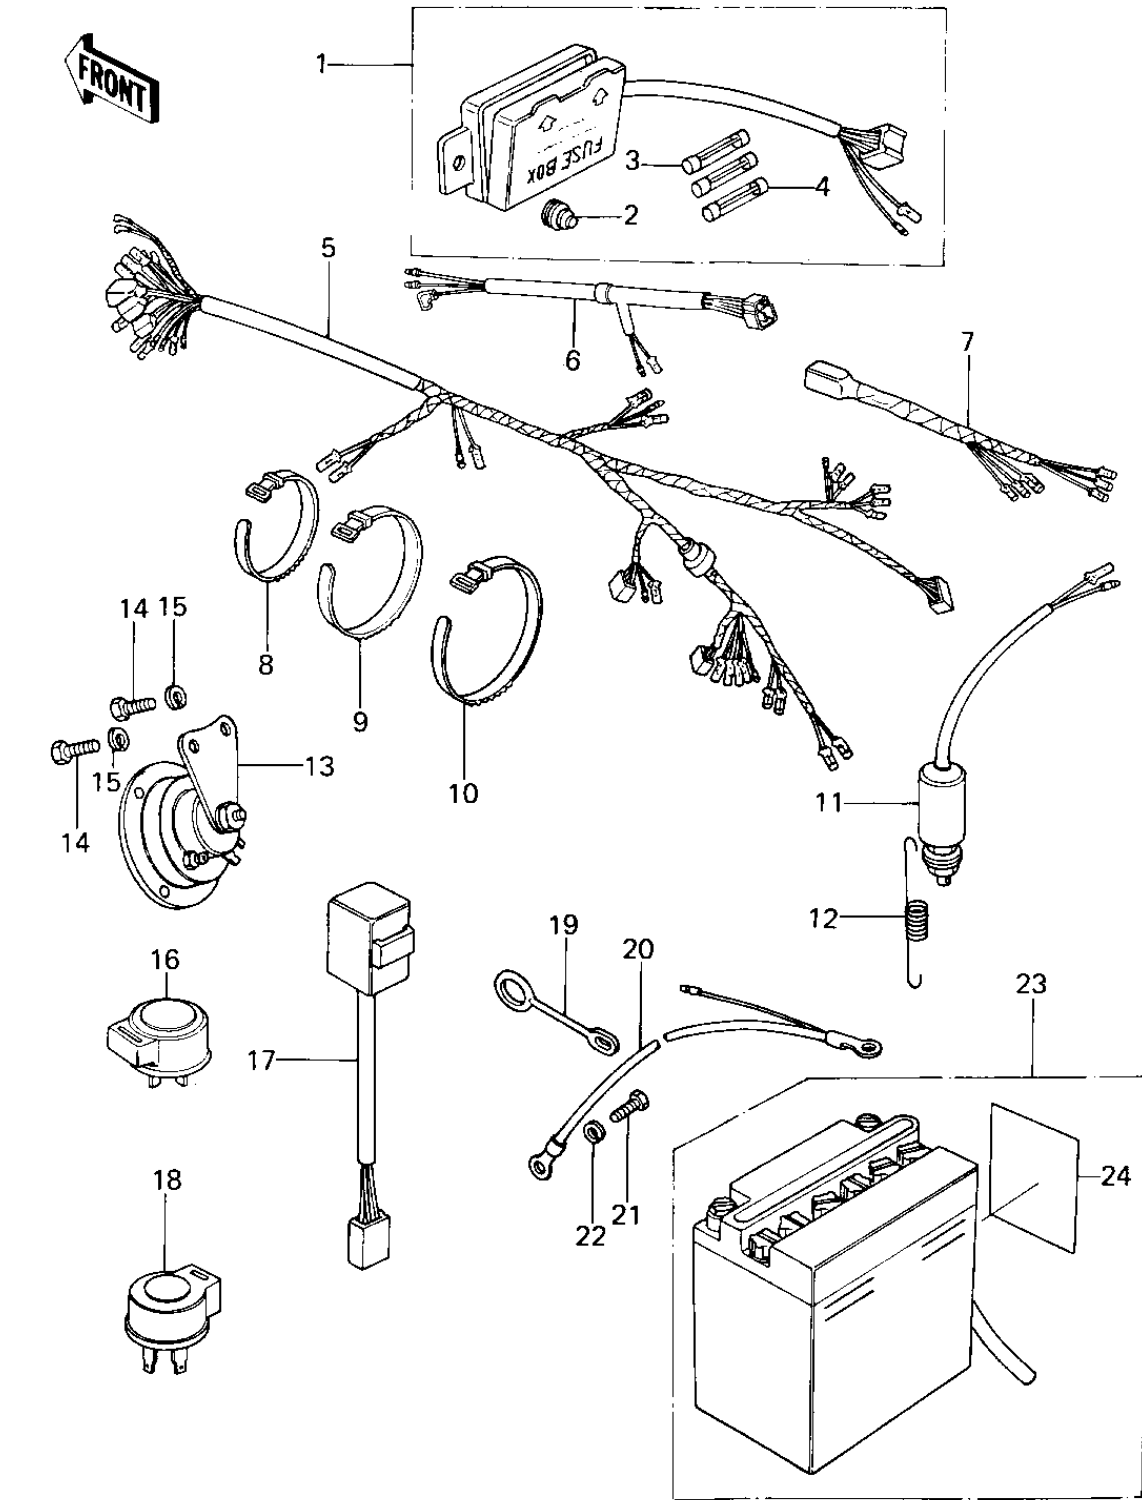

1978 KZ650-B2A PARTS DIAGRAM

CHASSIS ELECTRICAL EQUIPMENT

1978 KZ650-B2A PARTS LIST

CHASSIS ELECTRICAL EQUIPMENT

ITEM NAME	PART NUMBER	QUANTITY
FUSE ASSY (Ref # 1)	26004-035	1
FUSE ASSY (Ref # 1)	26004-1002	1
DAMPER RUBBER,FUSE (Ref # 2)	92075-279	1
FUSE-20A (Ref # 3)	26006-005	2
FUSE 10A (Ref # 4)	26006-003	3
WIRING HARNESS,MAIN (Ref # 5)	26001-143	1
HARNESS,MAIN (Ref # 5)	26001-1025	1
HARNESS,MAIN (Ref # 5)	26001-1131	1
HARNESS,CENTER (Ref # 6)	26001-1022	1
WIRING HARNESS,REAR (Ref # 7)	26002-063	1
BAND,SHORT (Ref # 8)	92072-030	1
BAND,SHORT (Ref # 8)	92072-030	4
BAND,MIDDLE (Ref # 9)	92072-031	1
BAND,WIRING HARNESS (Ref # 10)	92072-056	4
SWITCH-BRAKE LAMP (Ref # 11)	27010-017	1
SPRING-BRAKE LAMP SW (Ref # 12)	27011-011	1
SPRING BRAKE LAMP SW (Ref # 12)	27011-009	1
HORN (Ref # 13)	27003-076	1
BOLT-SMALL-UPSET,8X16 (Ref # 14)	115G0816	2
WASHER SPRING 8MM (Ref # 15)	461F0800	2
RELAY,TURN SIGNAL (Ref # 16)	27002-016	1
SWITCH,OUTAGE,INDICTR (Ref # 17)	28019-001	1
RELAY-TURN SIGNAL (Ref # 18)	27002-011	1
CLAMP,OVER FLOW PIPE (Ref # 19)	92037-134	1
WIRE,BATTERY GROUND (Ref # 20)	26010-049	1
BOLT,HEX HEAD,6MM (Ref # 21)	92001-137	1
WASHER SPRING 6MM (Ref # 22)	461F0600	1
YUA BAT YB10L-A2 (Ref # 23)	26012-041	1
BATTERY 12V11AH W/LA (Ref # 23)	26012-1010	1