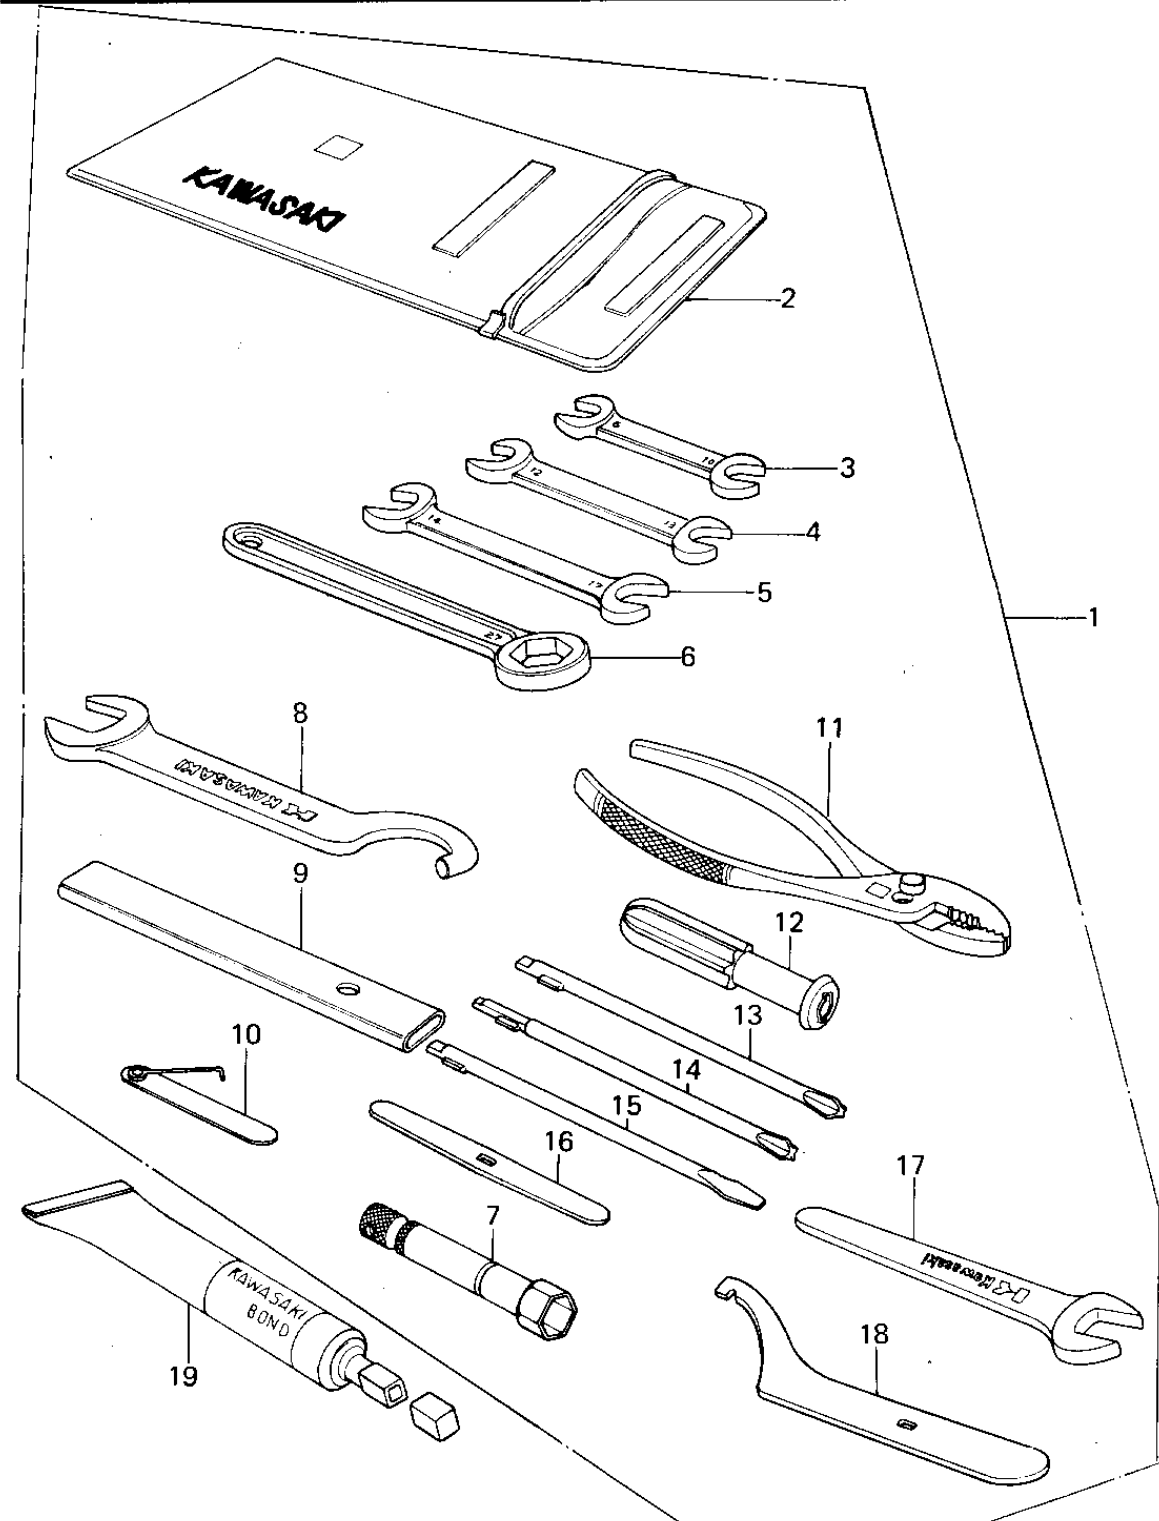

1977 KZ650-B1 PARTS DIAGRAM

OWNER TOOLS

1977 KZ650-B1 PARTS LIST

OWNER TOOLS

ITEM NAME	PART NUMBER	QUANTITY
56007-1012 (Canada) (Ref # 1)	56007-060	1
TOOL KIT (Ref # 1)	56007-1012	1
BAG,TOOL (Ref # 2)	56008-009	1
WRENCH,OPEN,8X10 (Ref # 3)	92126-001	1
WRENCH,OPEN END,12X13 (Ref # 4)	92126-002	1
TOOL-WRENCH,OPEN END, (Ref # 5)	92110-1153	1
TOOL-WRENCH,BOX END,2 (Ref # 6)	92110-1147	1
WRENCH,SPARK PLUG (Ref # 7)	92108-008	1
*** N.L.A.*** (Canada) (Ref # 8)	92126-012	1
WRENCH, EXTENDER (Ref # 9)	92111-004	1
GAUGE,THICKENSS (Ref # 10)	92128-001	1
PLIERS,160MM (Ref # 11)	92112-003	1
92106-1001 (Canada) (Ref # 12)	92106-004	1
92107-1002 (Canada) (Ref # 13)	92107-008	1
TOOL-DRIVER (Ref # 14)	92107-1052	1
92107-1052 (Canada) (Ref # 15)	92107-007	1
LEVER,SCREW DRIVER (Ref # 16)	92111-006	1
WRENCH,OPEN END,22M/M (Ref # 17)	92110-1005	1
92110-1014 (Canada) (Ref # 18)	92110-1009	1
LIQUID GASKET (Ref # 19)	92104-002	(1