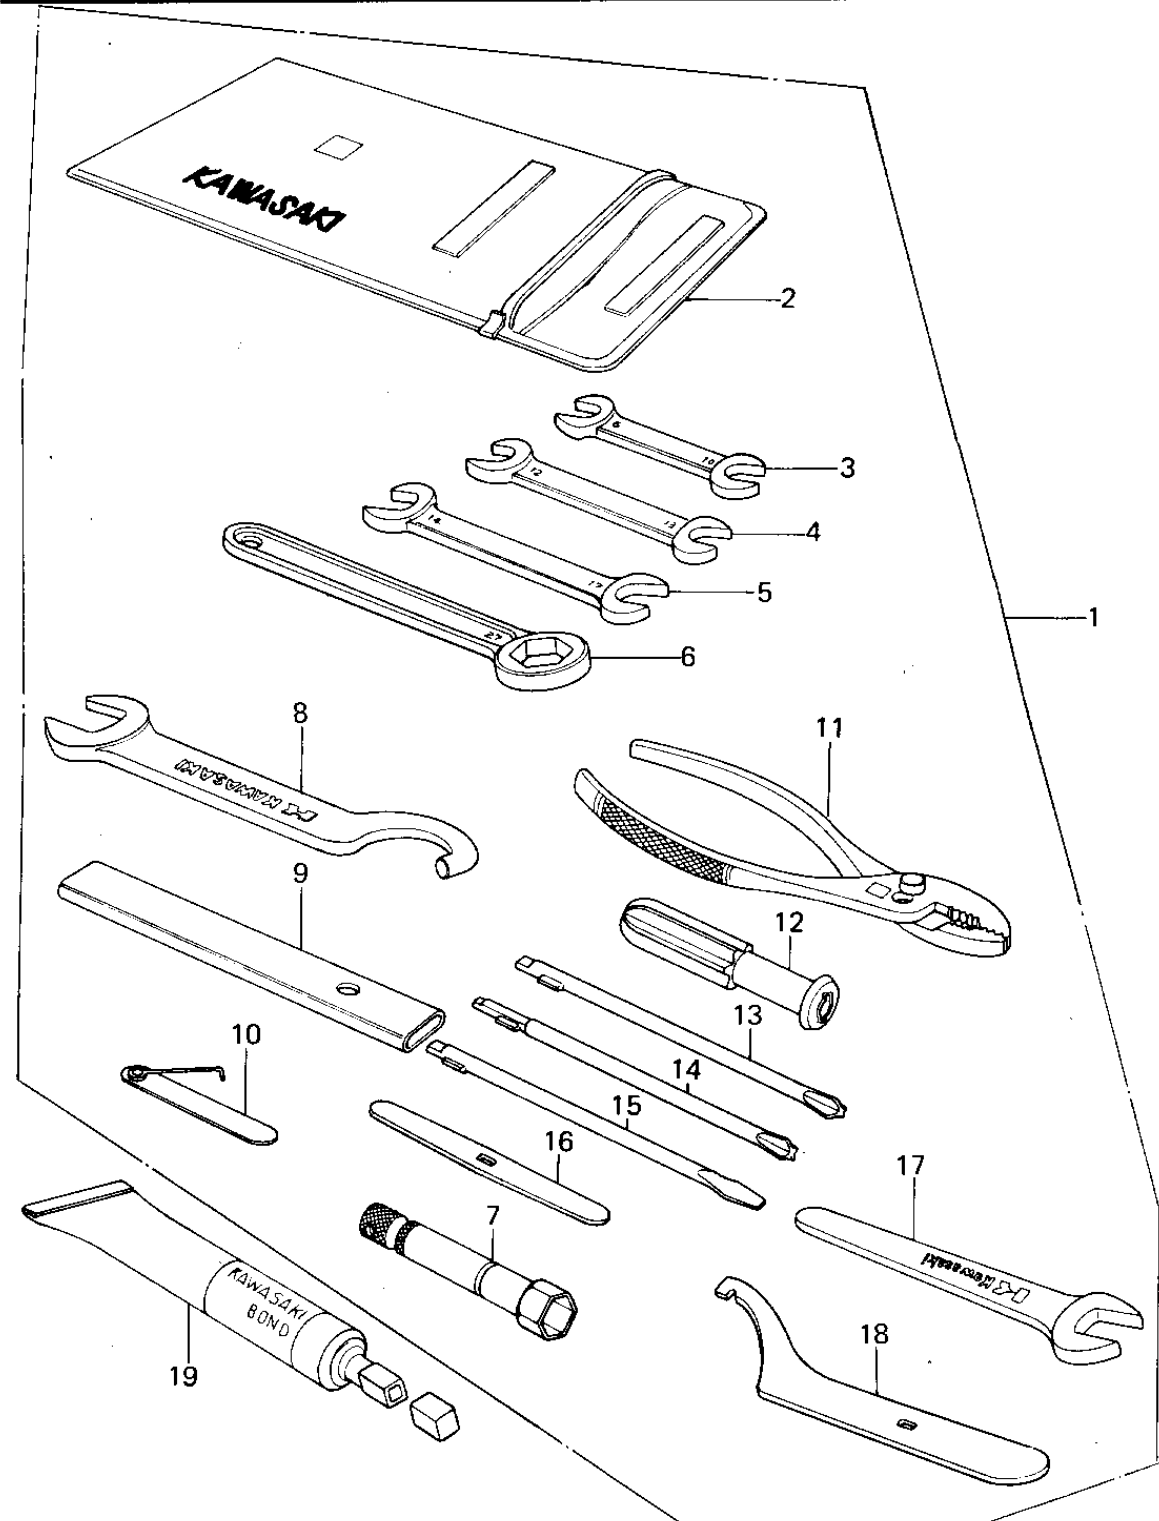

1978 KZ650-B2 PARTS DIAGRAM

OWNER TOOLS