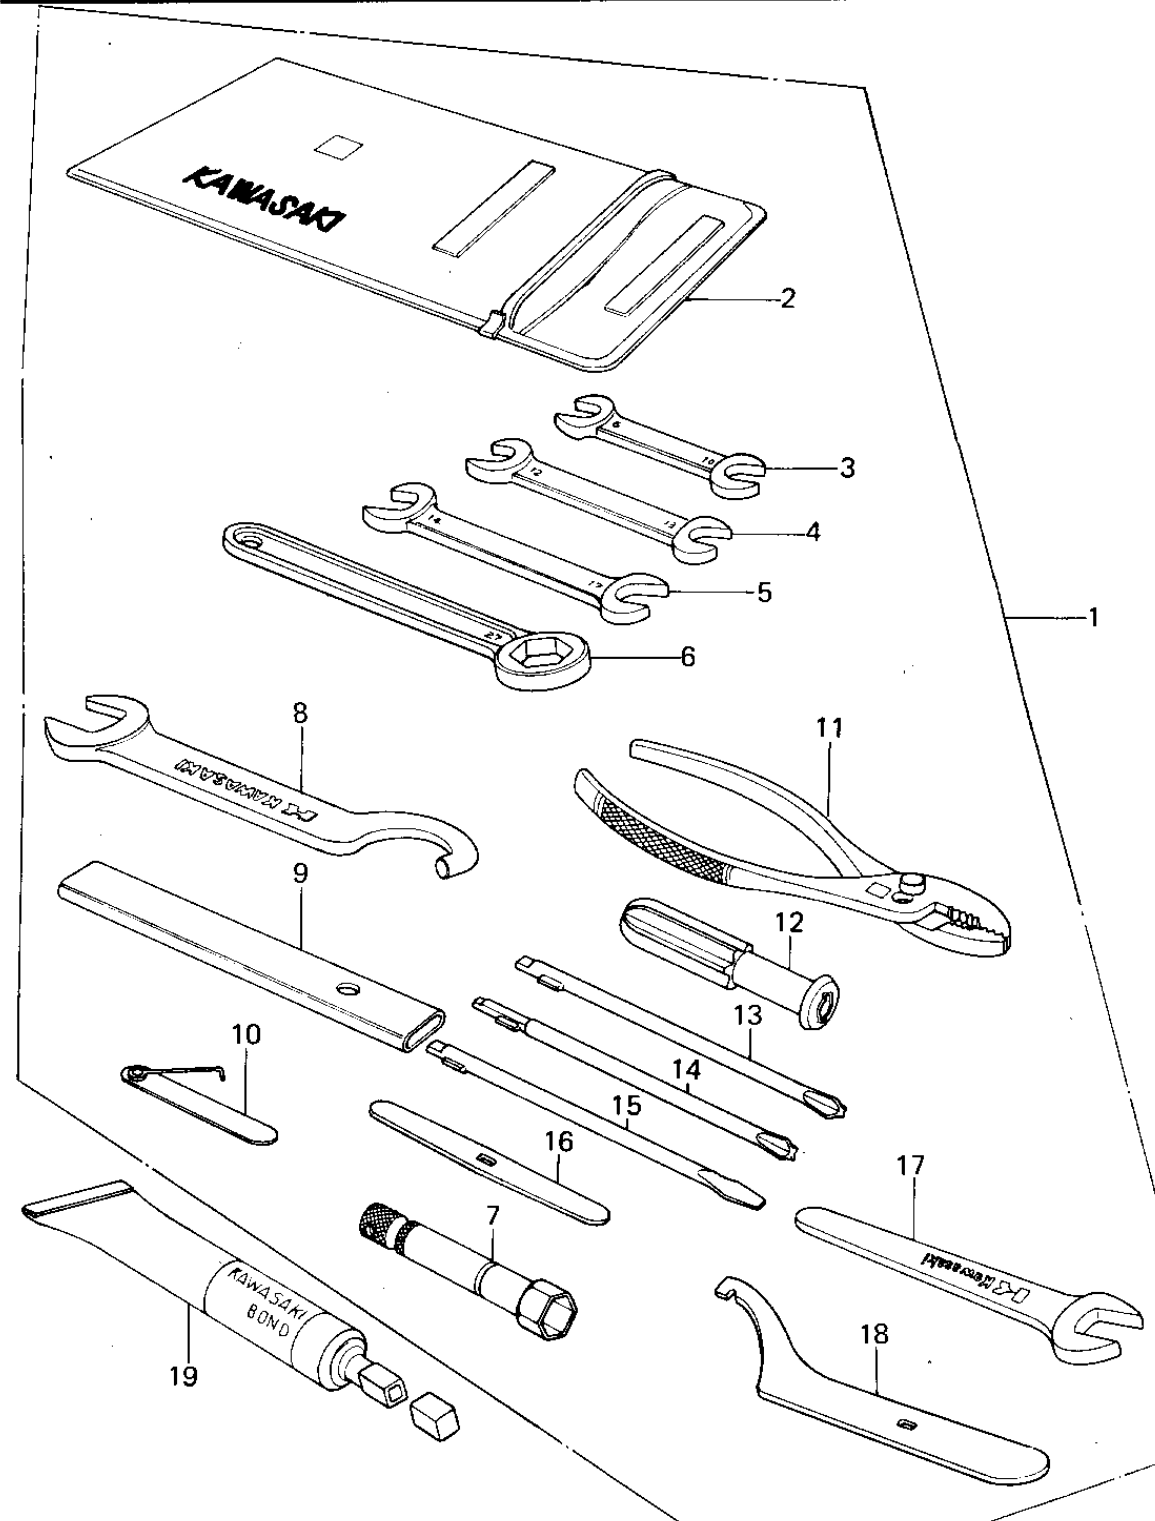

1979 KZ650-B3 PARTS DIAGRAM

OWNER TOOLS

1979 KZ650-B3 PARTS LIST

OWNER TOOLS

ITEM NAME	PART NUMBER	QUANTITY
56007-1012 (Canada) (Ref # 1)	56007-060	1
TOOL KIT (Ref # 1)	56007-1012	1
BAG,TOOL (Ref # 2)	56008-009	1
WRENCH,OPEN,8X10 (Ref # 3)	92126-001	1
WRENCH,OPEN END,12X13 (Ref # 4)	92126-002	1
TOOL-WRENCH,OPEN END, (Ref # 5)	92110-1153	1
TOOL-WRENCH,BOX END,2 (Ref # 6)	92110-1147	1
WRENCH,SPARK PLUG (Ref # 7)	92108-008	1
*** N.L.A.*** (Canada) (Ref # 8)	92126-012	1
WRENCH, EXTENDER (Ref # 9)	92111-004	1
GAUGE,THICKENSS (Ref # 10)	92128-001	1
PLIERS,160MM (Ref # 11)	92112-003	1
92106-1001 (Canada) (Ref # 12)	92106-004	1
92107-1002 (Canada) (Ref # 13)	92107-008	1
TOOL-DRIVER (Ref # 14)	92107-1052	1
92107-1052 (Canada) (Ref # 15)	92107-007	1
LEVER,SCREW DRIVER (Ref # 16)	92111-006	1
WRENCH,OPEN END,22M/M (Ref # 17)	92110-1005	1
92110-1014 (Canada) (Ref # 18)	92110-1009	1
LIQUID GASKET (Ref # 19)	92104-002	(1