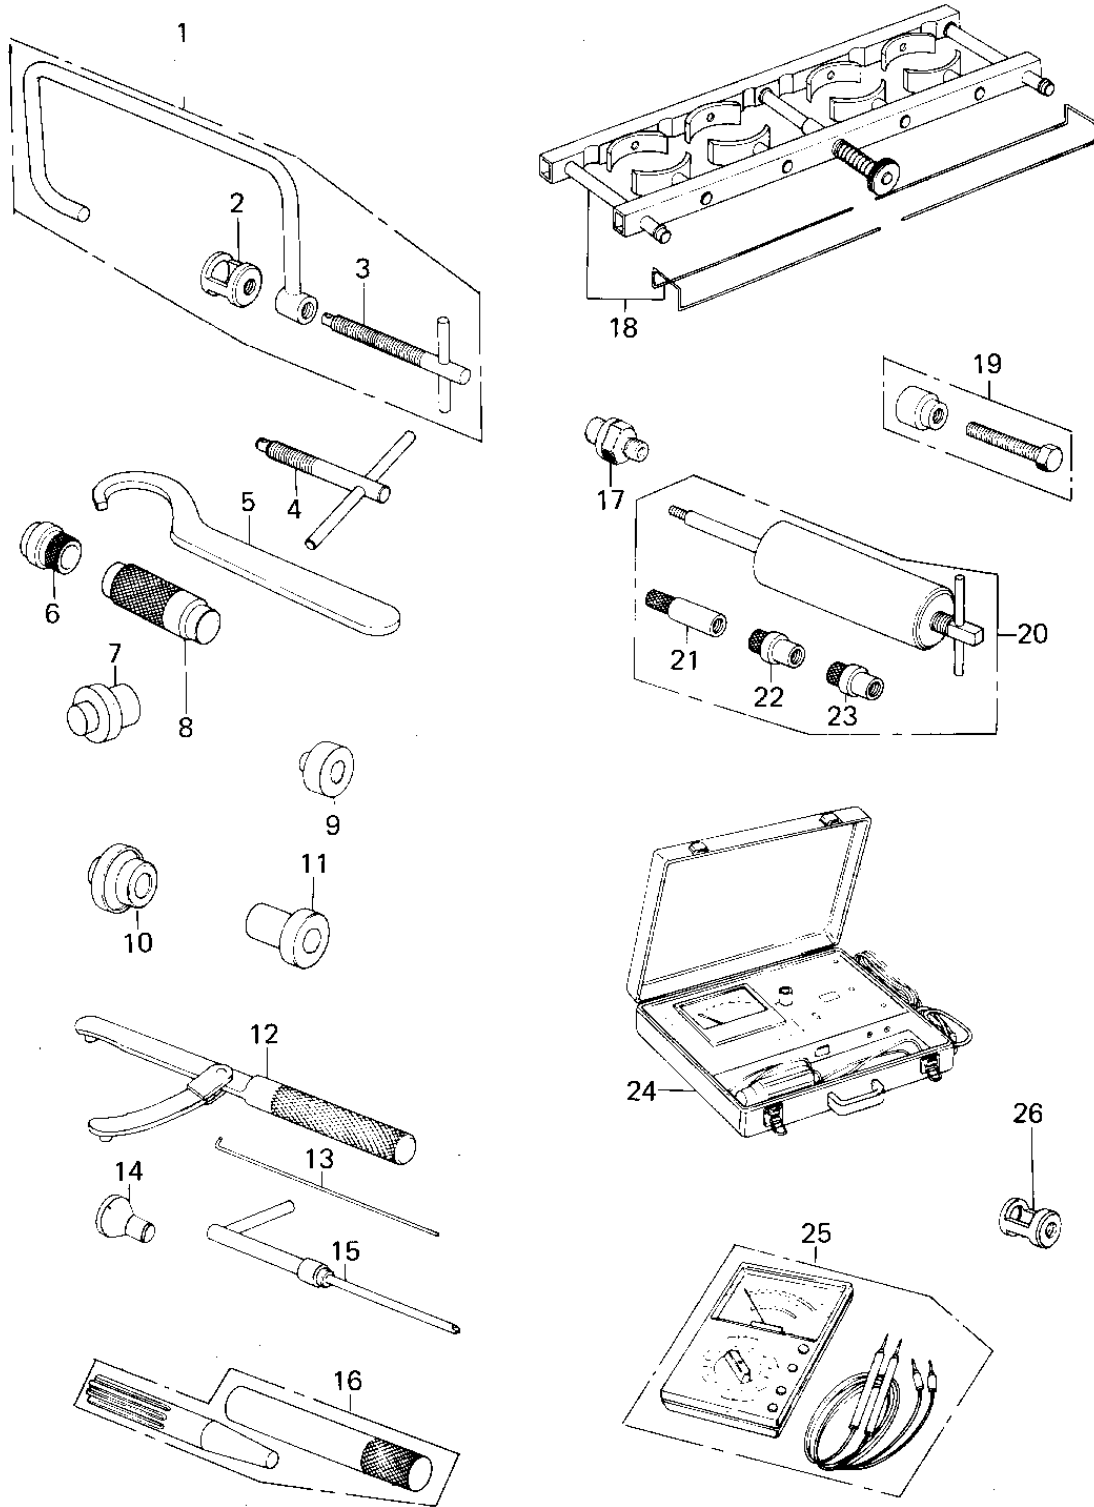

1977 KZ650-B1 PARTS DIAGRAM

SPECIAL SERVICE TOOLS "B"

1977 KZ650-B1 PARTS LIST

SPECIAL SERVICE TOOLS "B"

ITEM NAME	PART NUMBER	QUANTITY
COMPRESSOR,VLV SPRING (Ref # 1)	57001-241	1
57001-246 (Canada) (Ref # 2)	57001-242	1
BOLT,VALVE COMPRESER (Ref # 3)	57001-244	1
57001-1216 (Canada) (Ref # 4)	57001-254	1
HOLDER,DYNAMO ROTOR (Ref # 5)	57001-255	1
*** N.L.A.*** (Canada) (Ref # 6)	57001-265	1
GUIDE,SHFT SFT OIL SE (Ref # 7)	57001-266	1
57001-1129 (Canada) (Ref # 8)	57001-286	1
57001-1129 (Canada) (Ref # 9)	57001-290	1
*** N.L.A.*** (Canada) (Ref # 10)	57001-296	1
*** N.L.A.*** (Canada) (Ref # 11)	57001-297	1
57001-1343 (Canada) (Ref # 12)	57001-306	1
*** N.L.A.*** (Canada) (Ref # 13)	57001-309	1
ADAPTER,2ND GEAR PULR (Ref # 14)	57001-317	1
ADJUSTER BALANCE (Ref # 15)	57001-351	1
*** N.L.A.*** (Canada) (Ref # 16)	57001-380	1
57001-1278 (Canada) (Ref # 17)	57001-403	1
COMPRESSOR-PSTN RING (Ref # 18)	57001-531	1
UNAVAILABLE IN PRICE BOOK (Ref # 19)	57001-535	1
PULLER-PISTON PIN (Ref # 20)	57001-910	1
ADAPTER A,PIN PULLER (Canada) (Ref # 21)	57001-912	(1
ADAPTER B, PIN PULLER (Ref # 22)	57001-913	(1
ADAPTER C,PIN PULLER (Ref # 23)	57001-914	1
*** N.L.A.*** (Canada) (Ref # 24)	57001-980	1
MULTIMETER (Ref # 25)	57001-983	1
ADAPTER,VLV COMPRESR (Ref # 26)	57001-243	1