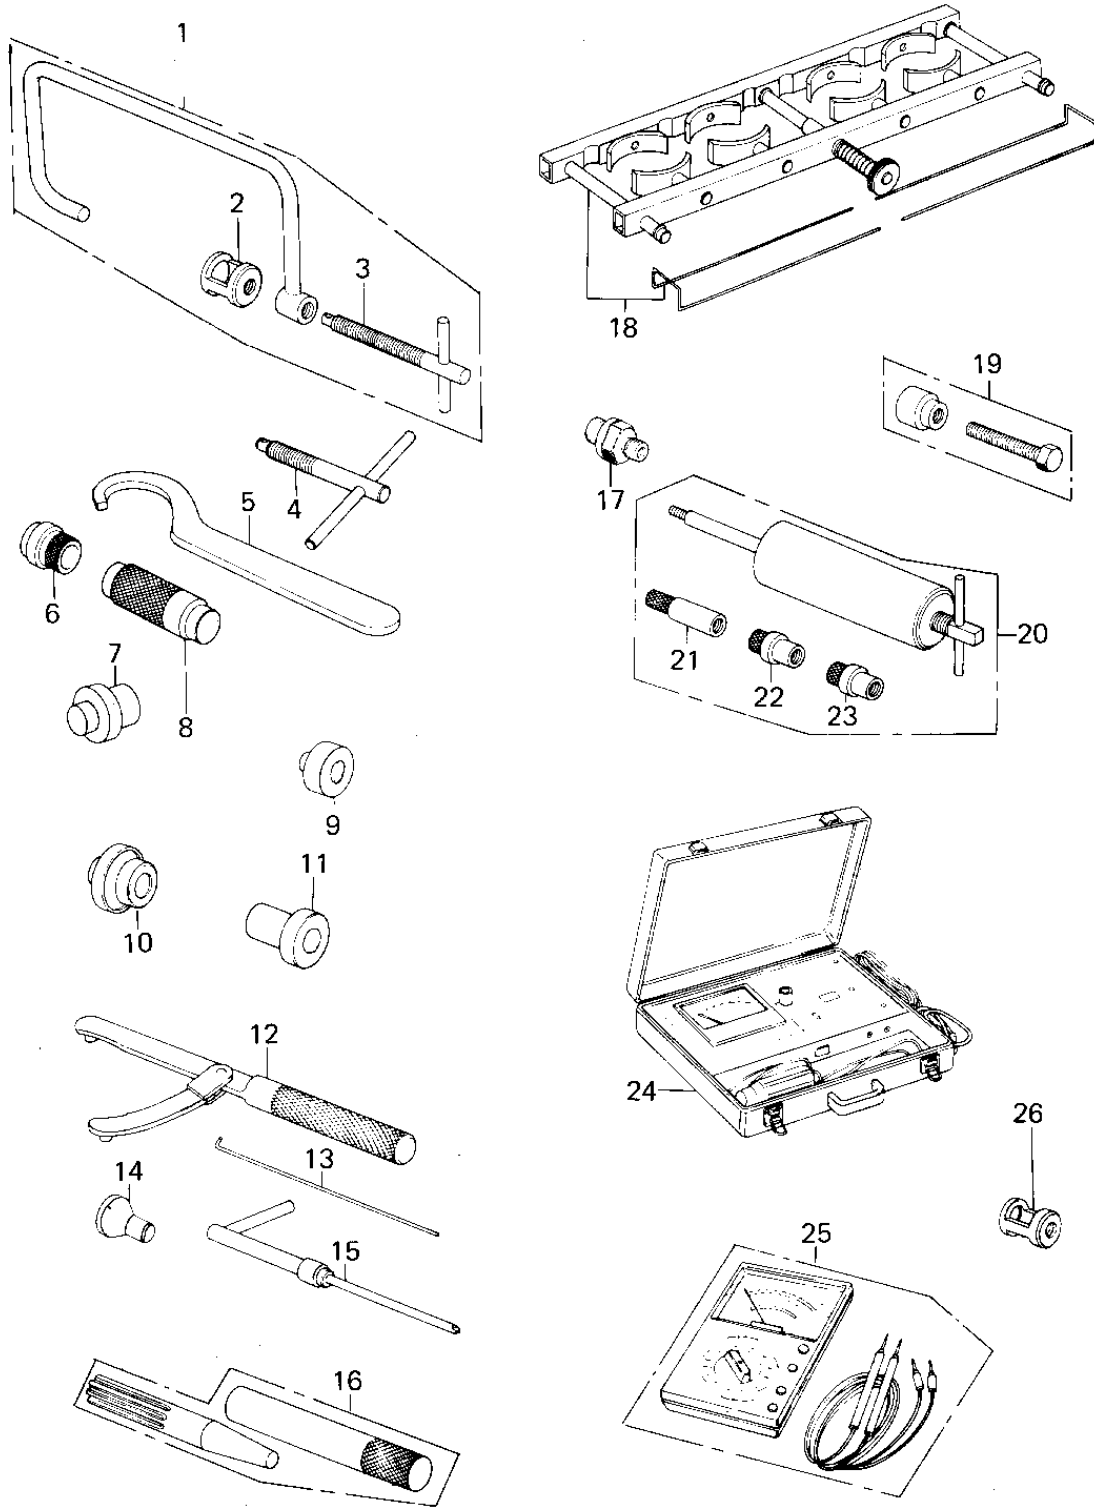

1978 KZ650-B2A PARTS DIAGRAM

SPECIAL SERVICE TOOLS "B"

1978 KZ650-B2A PARTS LIST

SPECIAL SERVICE TOOLS "B"

ITEM NAME	PART NUMBER	QUANTITY
COMPRESSOR,VLV SPRING (Ref # 1)	57001-241	1
57001-246 (Canada) (Ref # 2)	57001-242	1
BOLT,VALVE COMPRESER (Ref # 3)	57001-244	1
57001-1216 (Canada) (Ref # 4)	57001-254	1
HOLDER,DYNAMO ROTOR (Ref # 5)	57001-255	1
*** N.L.A.*** (Canada) (Ref # 6)	57001-265	1
GUIDE,SHFT SFT OIL SE (Ref # 7)	57001-266	1
57001-1129 (Canada) (Ref # 8)	57001-286	1
57001-1129 (Canada) (Ref # 9)	57001-290	1
*** N.L.A.*** (Canada) (Ref # 10)	57001-296	1
*** N.L.A.*** (Canada) (Ref # 11)	57001-297	1
57001-1343 (Canada) (Ref # 12)	57001-306	1
*** N.L.A.*** (Canada) (Ref # 13)	57001-309	1
ADAPTER,2ND GEAR PULR (Ref # 14)	57001-317	1
ADJUSTER BALANCE (Ref # 15)	57001-351	1
*** N.L.A.*** (Canada) (Ref # 16)	57001-380	1
57001-1278 (Canada) (Ref # 17)	57001-403	1
COMPRESSOR-PSTN RING (Ref # 18)	57001-531	1
UNAVAILABLE IN PRICE BOOK (Ref # 19)	57001-535	1
PULLER-PISTON PIN (Ref # 20)	57001-910	1
ADAPTER A,PIN PULLER (Canada) (Ref # 21)	57001-912	(1
ADAPTER B, PIN PULLER (Ref # 22)	57001-913	(1
ADAPTER C,PIN PULLER (Ref # 23)	57001-914	1
*** N.L.A.*** (Canada) (Ref # 24)	57001-980	1
MULTIMETER (Ref # 25)	57001-983	1
ADAPTER,VLV COMPRESR (Ref # 26)	57001-243	1