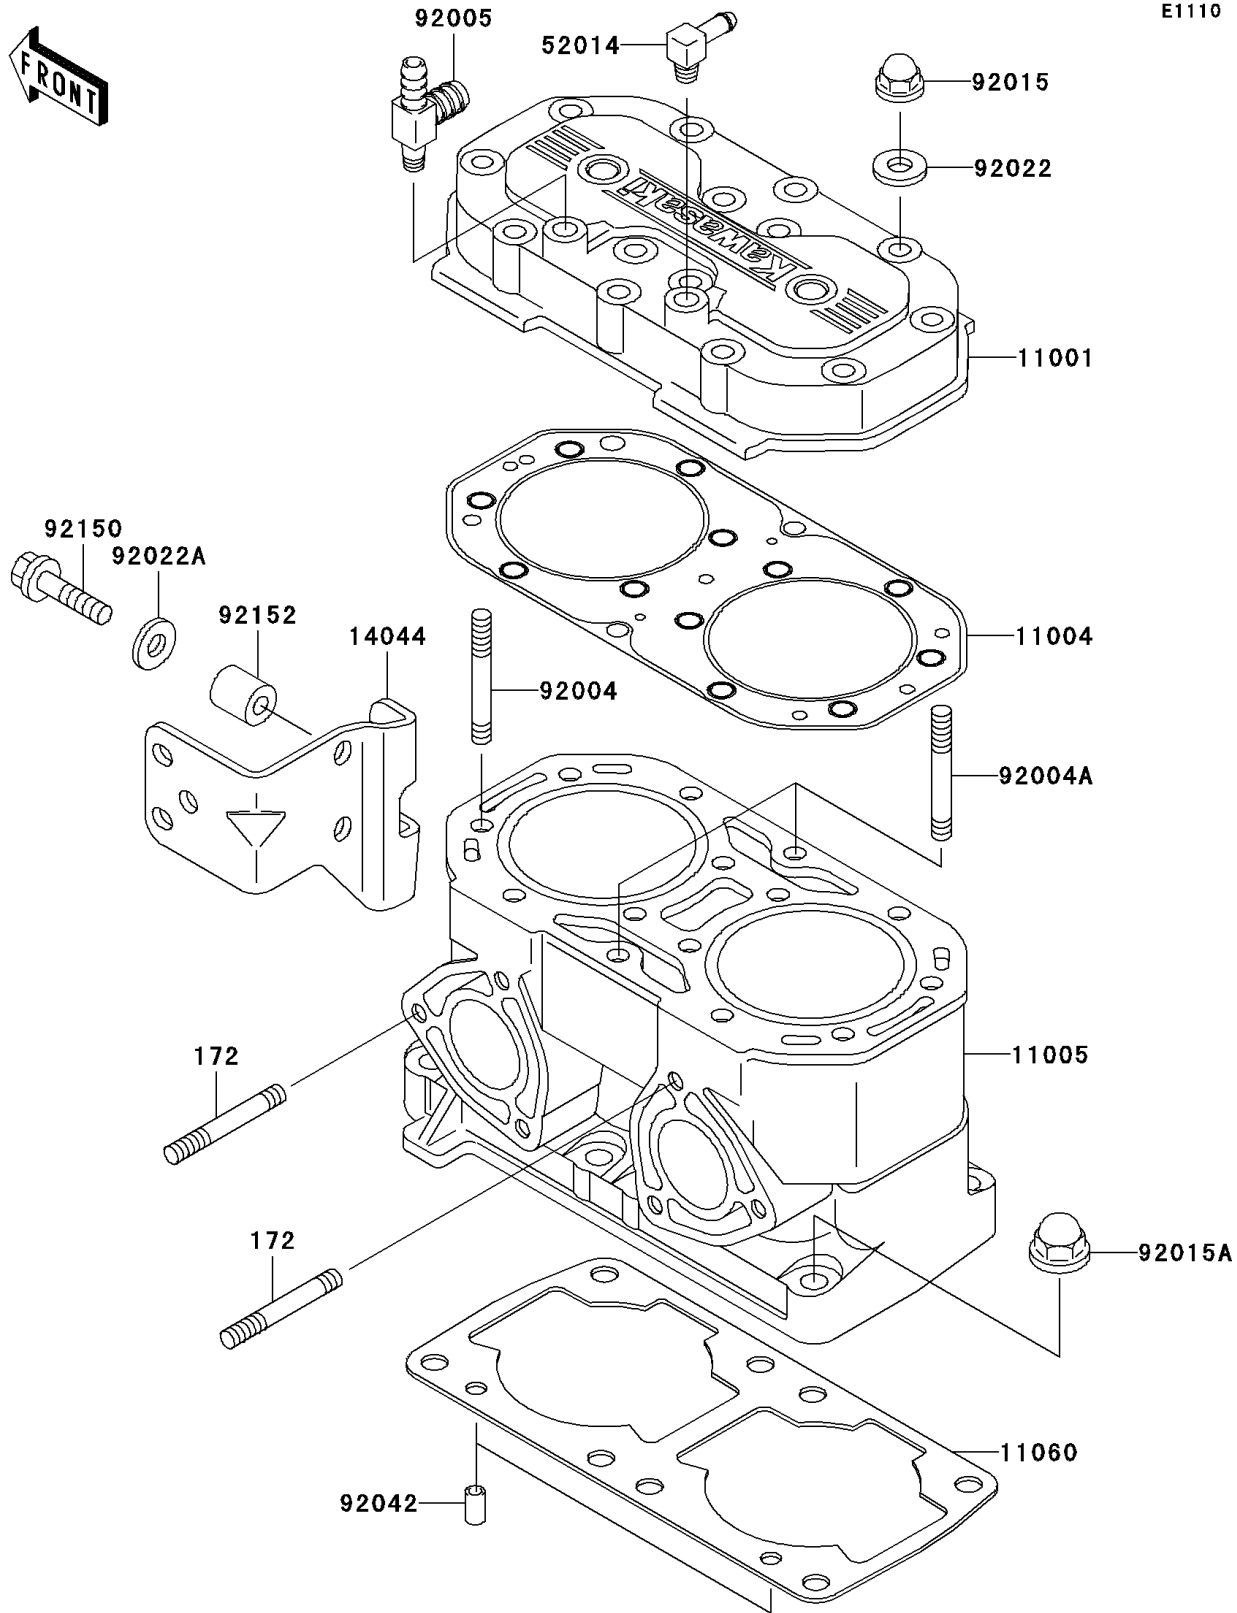

2011 JET SKI® 800 SX-R™ PARTS DIAGRAM

Cylinder Head/Cylinder

E1110

2011 JET SKI® 800 SX-R™ PARTS LIST

Cylinder Head/Cylinder

ITEM NAME	PART NUMBER	QUANTITY
BOLT-STUD,8X30 (Ref # 172)	172R0830	6
HEAD-CYLINDER (Ref # 11001)	11001-3746	1
GASKET-HEAD (Ref # 11004)	11004-3720	1
CYLINDER-ENGINE (Ref # 11005)	11005-3760	1
GASKET,CYLINDER BASE (Ref # 11060)	11060-3711	1
HOLDER-CABLE (Ref # 14044)	14044-3728	1
ELBOW (Ref # 52014)	52014-3721	1
STUD,8X43 (Ref # 92004)	92004-3715	12
STUD,8X43 (Ref # 92004A)	92004-3719	2
FITTING (Ref # 92005)	92005-3749	1
NUT,CAP,8MM (Ref # 92015)	92015-1371	14
NUT,10MM (Ref # 92015A)	92015-1649	8
WASHER,8.2X18X1.5 (Ref # 92022)	92022-1964	14
WASHER,8.2X18X1.5 (Ref # 92022A)	92022-3743	2
PIN,DOWEL,6.3X8X14 (Ref # 92042)	92042-007	2
BOLT,8X35 (Ref # 92150)	92150-3833	2
COLLAR (Ref # 92152)	92152-3736	2