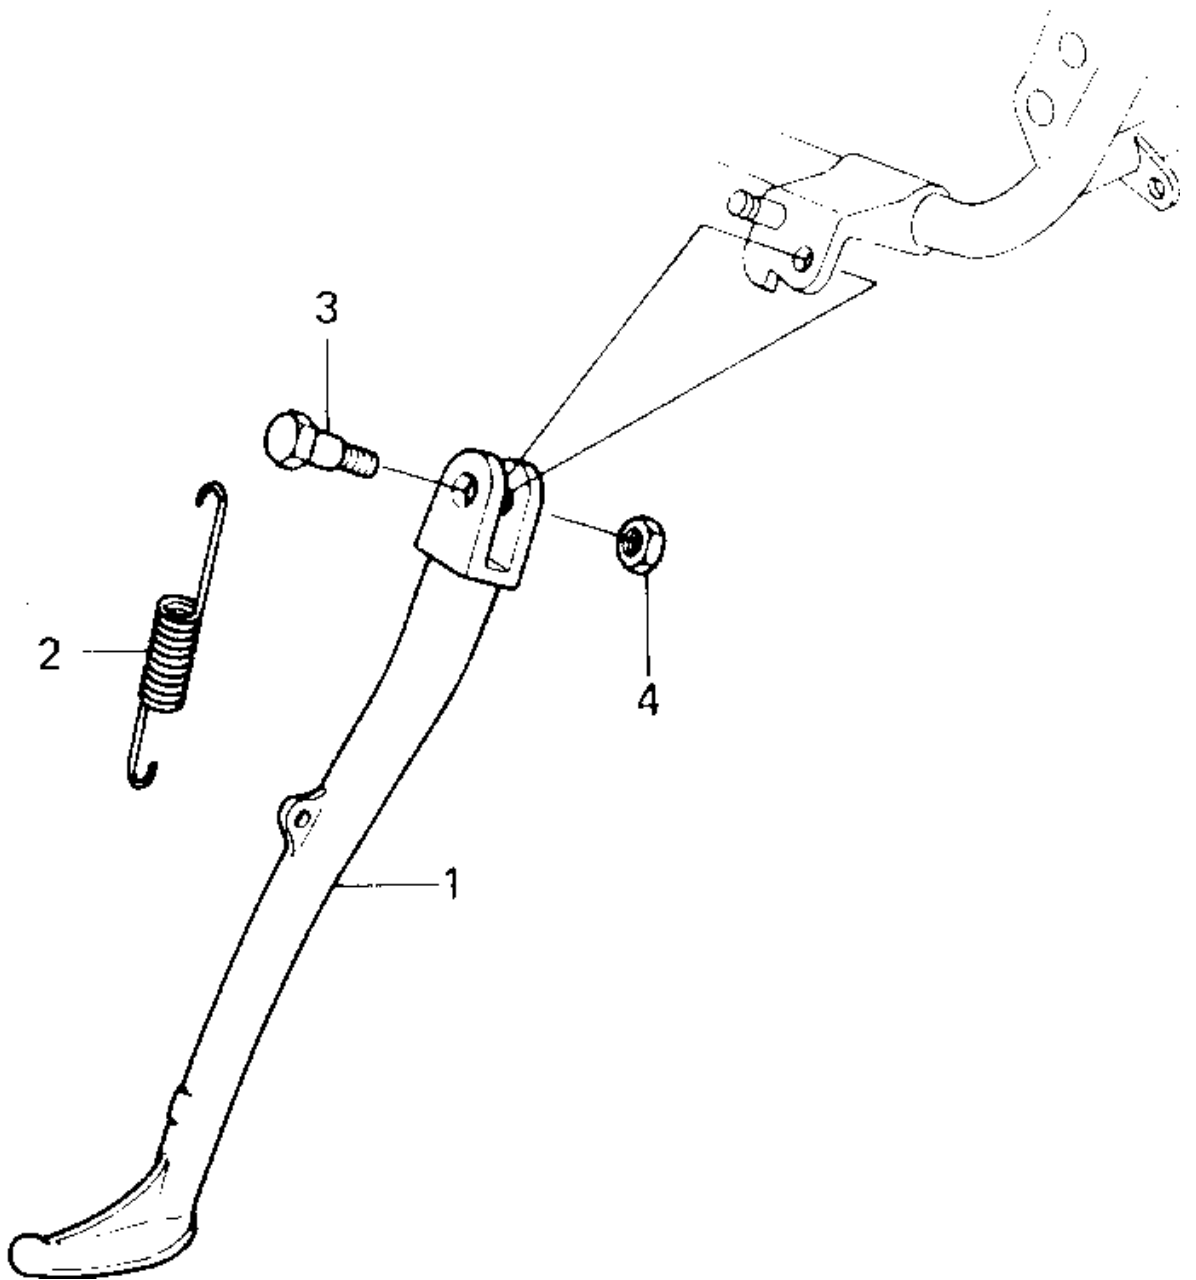

1980 LTD II PARTS DIAGRAM

STANDS

1980 LTD II PARTS LIST

STANDS

ITEM NAME	PART NUMBER	QUANTITY
STAND-SIDE (Ref # 1)	34024-1033	1
SPRING,SIDE STAND (Ref # 2)	34025-005	1
BOLT-SIDE STAND (Ref # 3)	92003-079	1
NUT,LOCK,10MM (Ref # 4)	92019-021	1