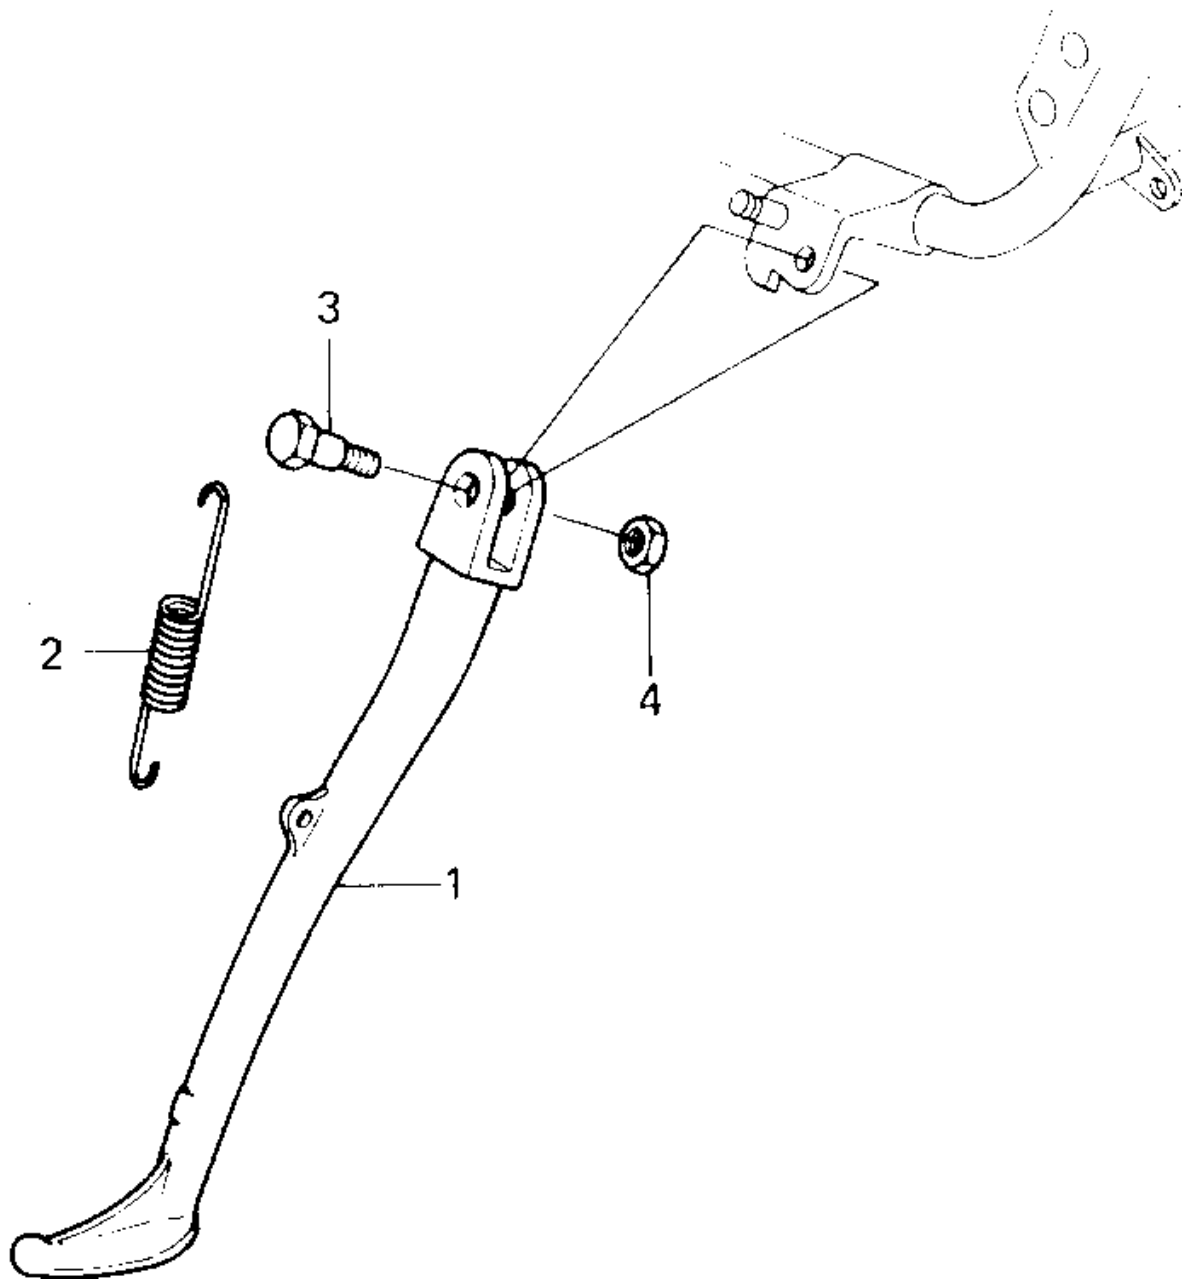

1980 LTD II PARTS DIAGRAM

STANDS

1980 LTD II PARTS LIST

STANDS

ITEM NAME	PART NUMBER	QUANTITY
STAND-SIDE (Ref # 1)	34024-1033	1
SPRING,SIDE STAND (Ref # 2)	34025-005	1
BOLT-SIDE STAND (Ref # 3)	92003-079	1
NUT,LOCK,10MM (Ref # 4)	92019-021	1