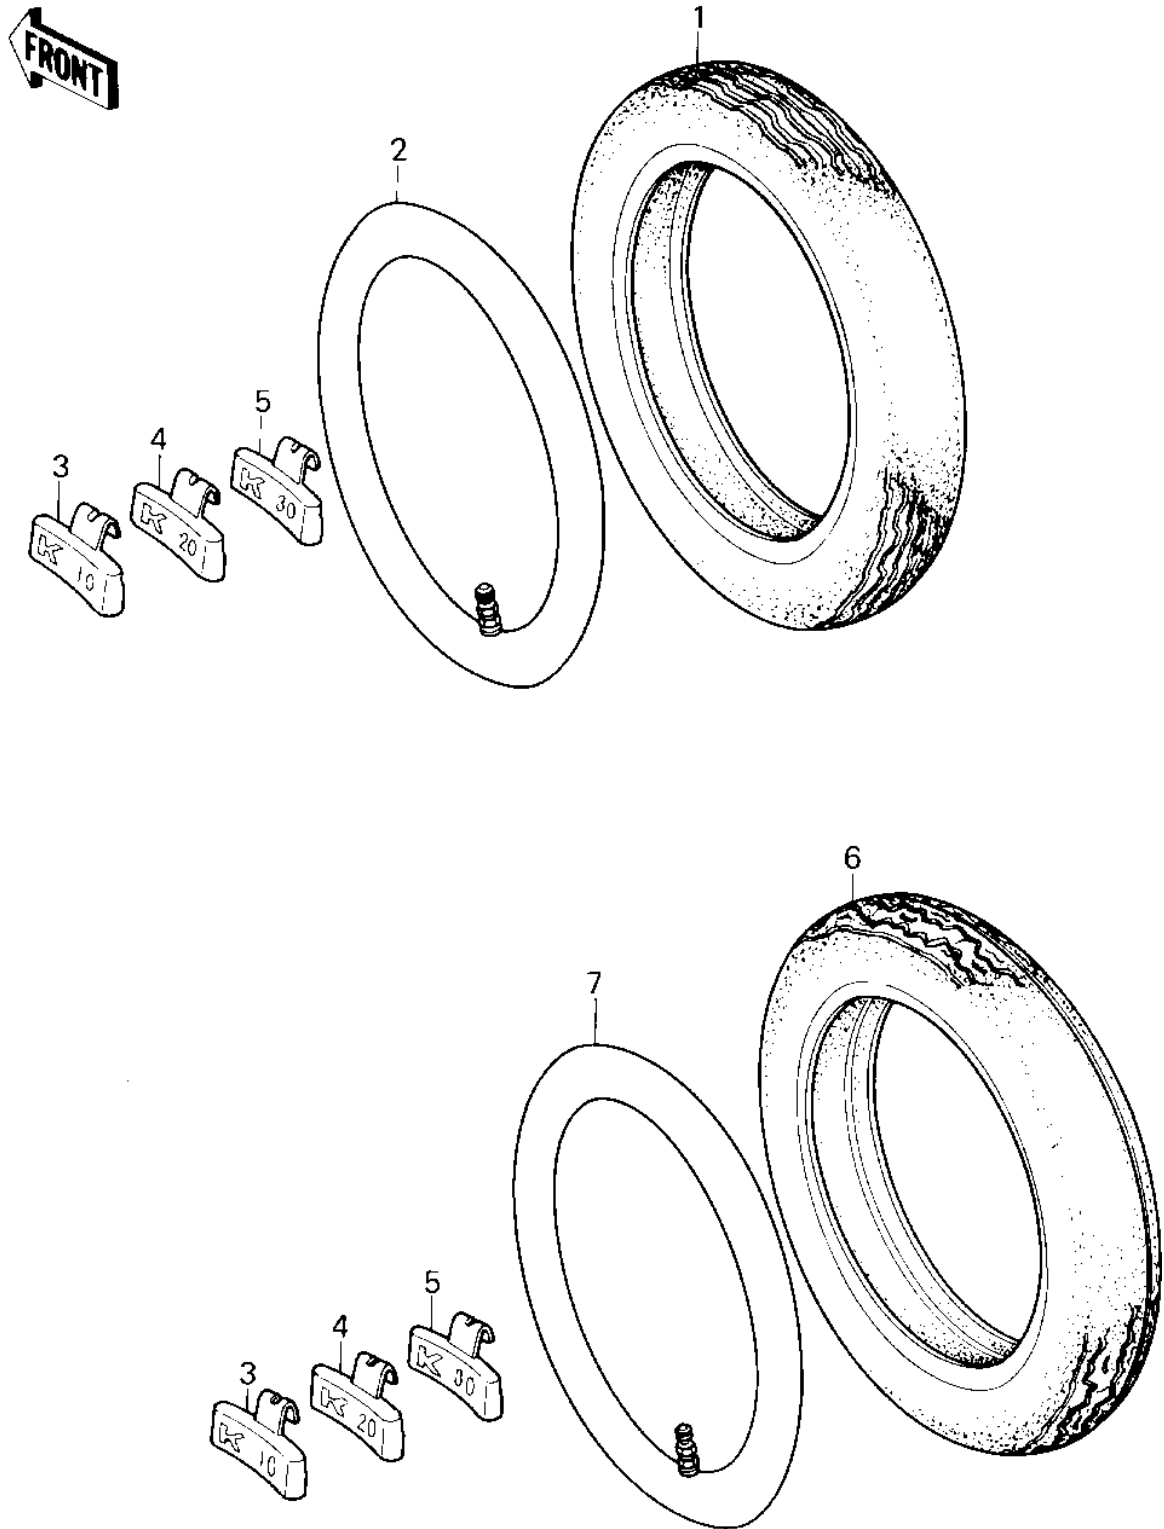

1980 LTD II PARTS DIAGRAM

TIRES

1980 LTD II PARTS LIST

TIRES

ITEM NAME	PART NUMBER	QUANTITY
TIRE 325H-19 L303A (Ref # 1)	41002-1238	1
TUBE,3.0/3.25/3.60-1 (Ref # 2)	41022-1019	1
BALANCER-WHEEL,10G (Ref # 3)	41075-1011	AR
BALANCER-WHEEL,20G (Ref # 4)	41075-1012	AR
BALANCER-WHEEL,30G (Ref # 5)	41075-1013	1
TIRE 130/90-16S716A (Ref # 6)	41002-1239	1
TUBE 130/90-16 (Ref # 7)	41022-1017	1