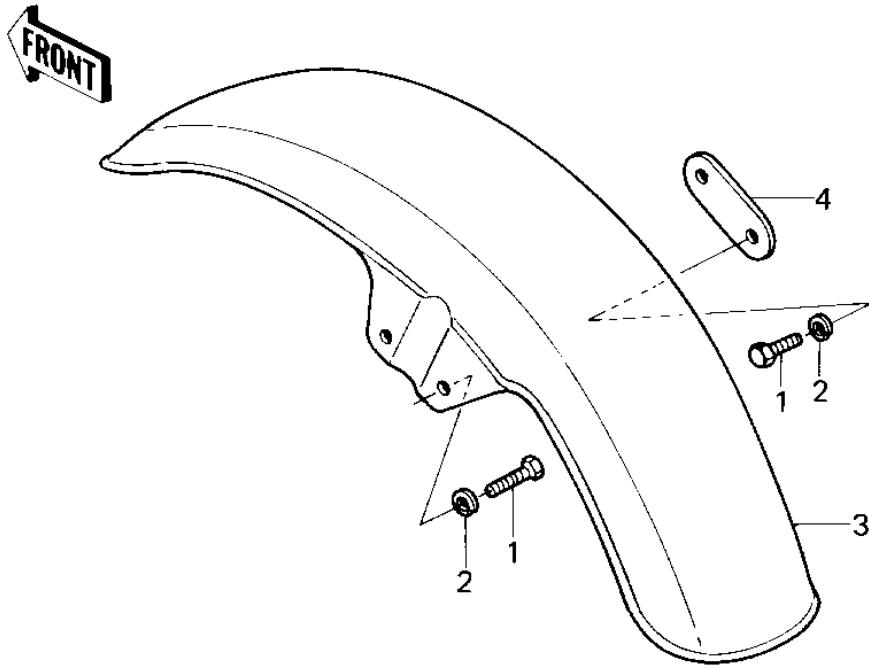

1980 LTD II PARTS DIAGRAM

FENDERS

1980 LTD II PARTS LIST

FENDERS

ITEM NAME	PART NUMBER	QUANTITY
BOLT-SMALL-UPSET,8X1 (Ref # 1)	115G0816	4
WASHER SPRING 8MM (Ref # 2)	461F0800	4
FENDER-FR (Ref # 3)	35004-1047	1
SPACER,FRONT FENDER (Ref # 4)	92026-1008	1
BOLT-UPSET (Ref # 5)	112G0618	2
BOLT-UPSET (Ref # 6)	112G0625	1
FENDER-RR (Ref # 7)	35022-134	1
FENDER-RR (Ref # 8)	35023-1020	1
NUT,LOCK 6MM (Ref # 9)	92017-014	2
NUT (Ref # 10)	92019-008	1
WASHER 6.5X20X1.6T (Ref # 11)	92022-125	5
COLLAR (Ref # 12)	92027-251	1
RUBBER,FENDER COVER (Ref # 13)	92075-174	1
DAMPER RUBBER (Ref # 14)	92075-175	1
DAMPER RUBBER,RR FEN (Ref # 15)	92075-290	2