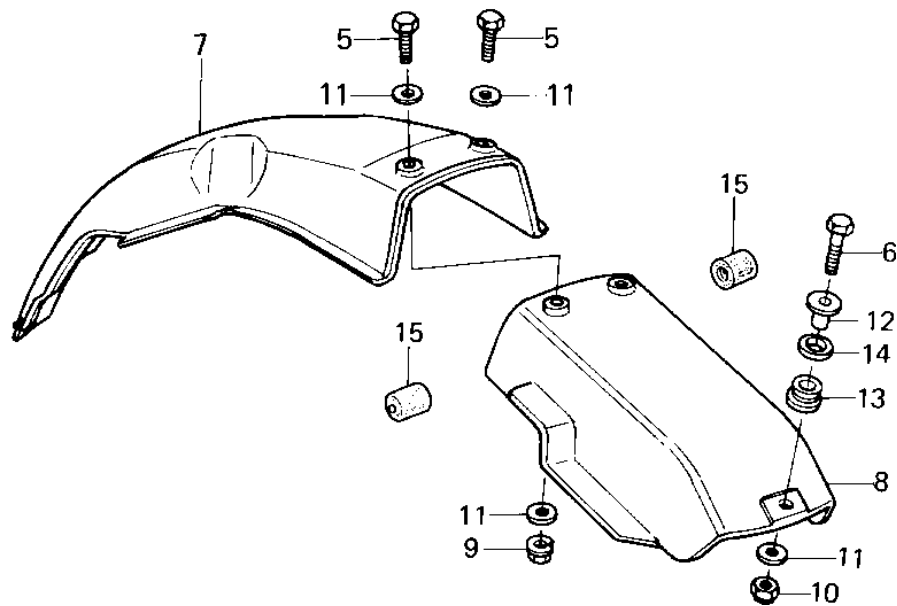

1980 LTD II PARTS DIAGRAM

FENDERS

1980 LTD II PARTS LIST

FENDERS

ITEM NAME	PART NUMBER	QUANTITY
BOLT-SMALL-UPSET,8X1 (Ref # 1)	115G0816	4
WASHER SPRING 8MM (Ref # 2)	461F0800	4
FENDER-FR (Ref # 3)	35004-1047	1
SPACER,FRONT FENDER (Ref # 4)	92026-1008	1
BOLT-UPSET (Ref # 5)	112G0618	2
BOLT-UPSET (Ref # 6)	112G0625	1
FENDER-RR (Ref # 7)	35022-134	1
FENDER-RR (Ref # 8)	35023-1020	1
NUT,LOCK 6MM (Ref # 9)	92017-014	2
NUT (Ref # 10)	92019-008	1
WASHER 6.5X20X1.6T (Ref # 11)	92022-125	5
COLLAR (Ref # 12)	92027-251	1
RUBBER,FENDER COVER (Ref # 13)	92075-174	1
DAMPER RUBBER (Ref # 14)	92075-175	1
DAMPER RUBBER,RR FEN (Ref # 15)	92075-290	2