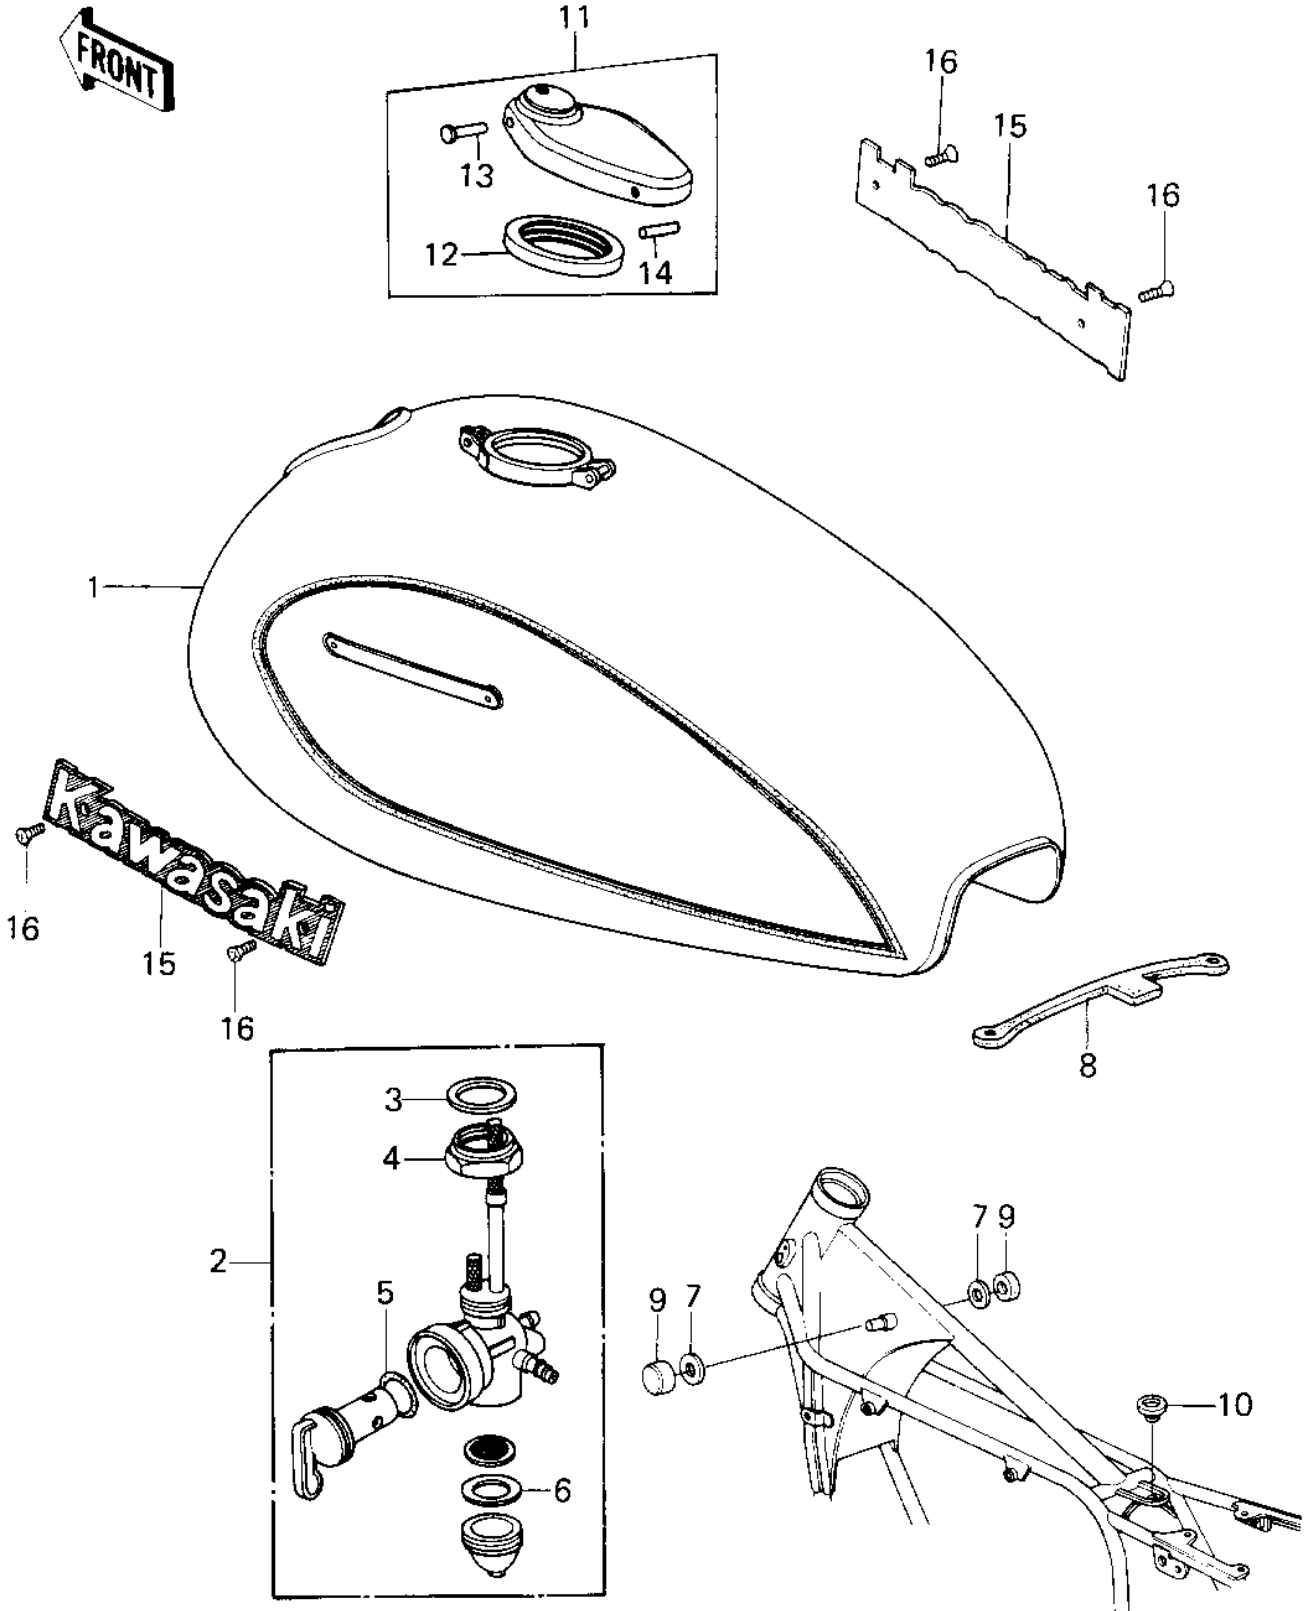

1980 LTD II PARTS DIAGRAM

FUEL TANK

1980 LTD II PARTS LIST

FUEL TANK

ITEM NAME	PART NUMBER	QUANTITY
TANK-FUEL,L.RUBY RED (Ref # 1)	51001-106-D2	1
COCK ASSY,FUEL (Ref # 2)	51023-050	1
GASKET-FUEL COCK JNT (Ref # 3)	92065-081	1
FUEL COCK JOINT NUT (Ref # 4)	51035-009	1
"0" RING, 10MM (Ref # 5)	670B2010	1
GASKET FUEL COCK CUP (Ref # 6)	51037-010	1
WASHER-PL-10.5X26X2. (Ref # 7)	92022-044	2
BAND,FUEL TANK (Ref # 8)	92072-042	1
DAMPER RUBBER,FL TAN (Ref # 9)	92075-125	2
DAMPER RUBBER,FL TK (Ref # 10)	92075-274	1
CAP,FUEL TANK (Ref # 11)	51048-012	1
GASKET-FUEL TANK CAP (Ref # 12)	51059-008	1
PIN,HOOK (Ref # 13)	92043-126	1
PIN,CAP HINGE (Ref # 14)	92043-127	1
EMBLEM,FUEL TANK (Ref # 15)	56014-1037	2
SCREW-CSK-CROS (Ref # 16)	221C0306	4