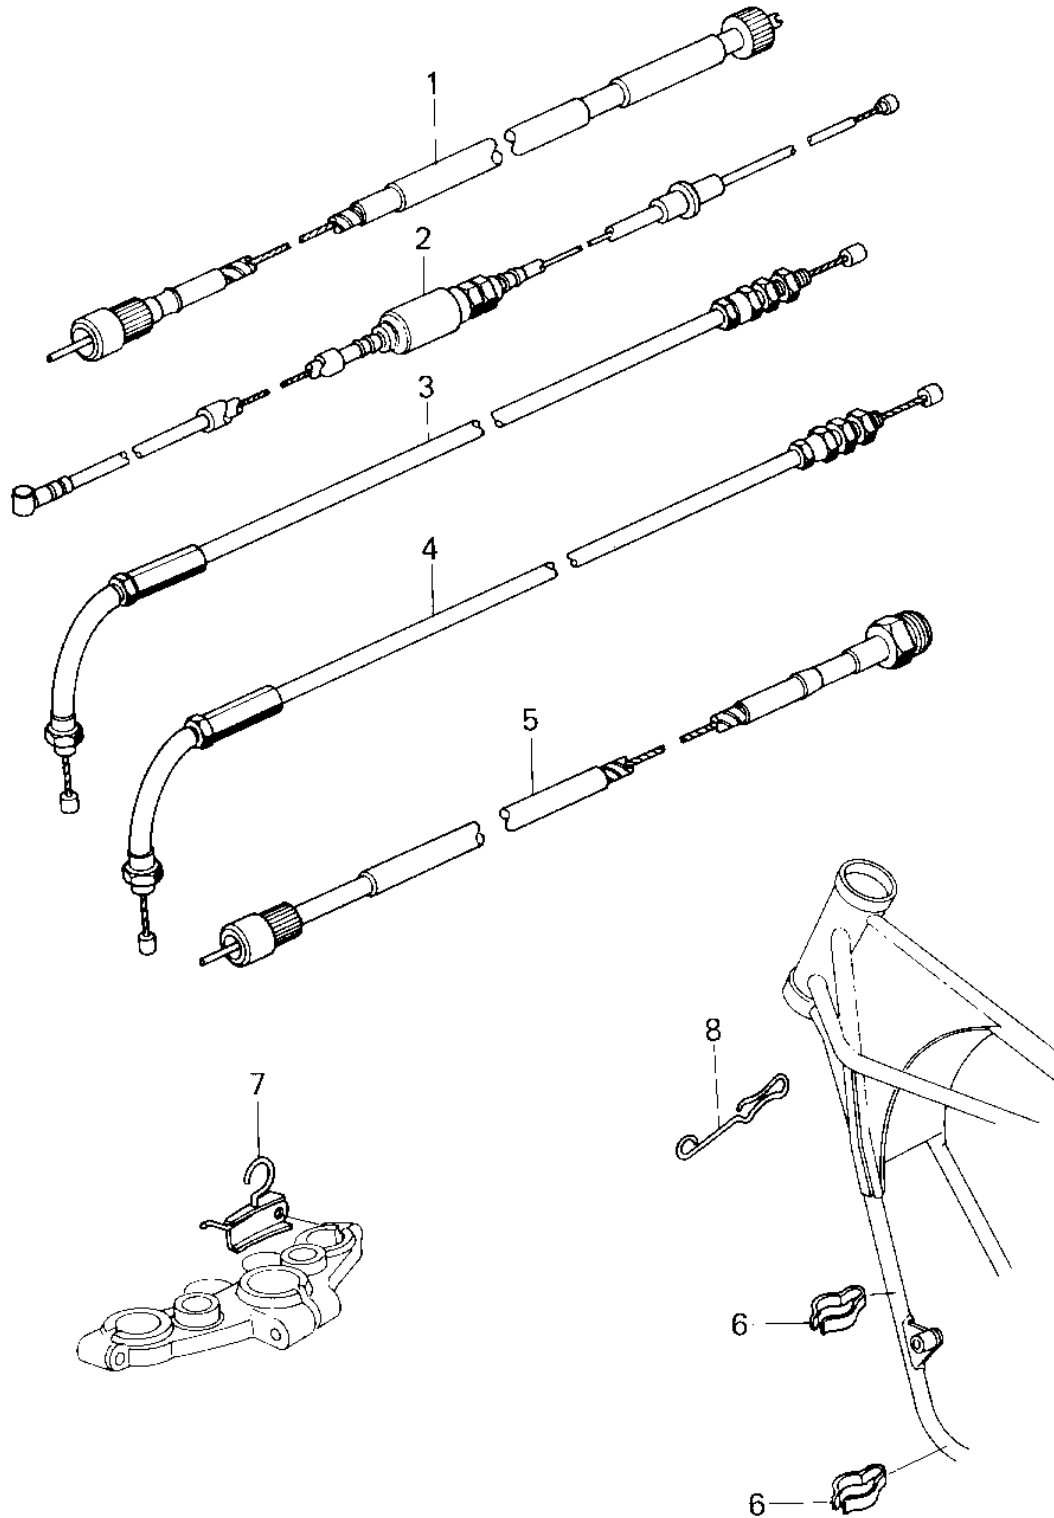

# 1980 LTD II PARTS DIAGRAM

## CABLES

# 1980 LTD II PARTS LIST

## CABLES

ITEM NAME	PART NUMBER	QUANTITY
CABLE,SPEEDOMETER (Ref # 1)	54001-1012	1
CABLE,CLUTCH (Ref # 2)	54011-1029	1
CABLE,THROTTLE,OPEN (Ref # 3)	54012-1053	1
CABLE,THROTTLE,CLOS (Ref # 4)	54012-1054	1
CABLE,TACHOMETER (Ref # 5)	54018-021	1
CLAMP,CABLE (Ref # 6)	92037-093	2
CLAMP,CABLE (Ref # 7)	92037-104	1
CLAMP (Ref # 8)	92037-167	1