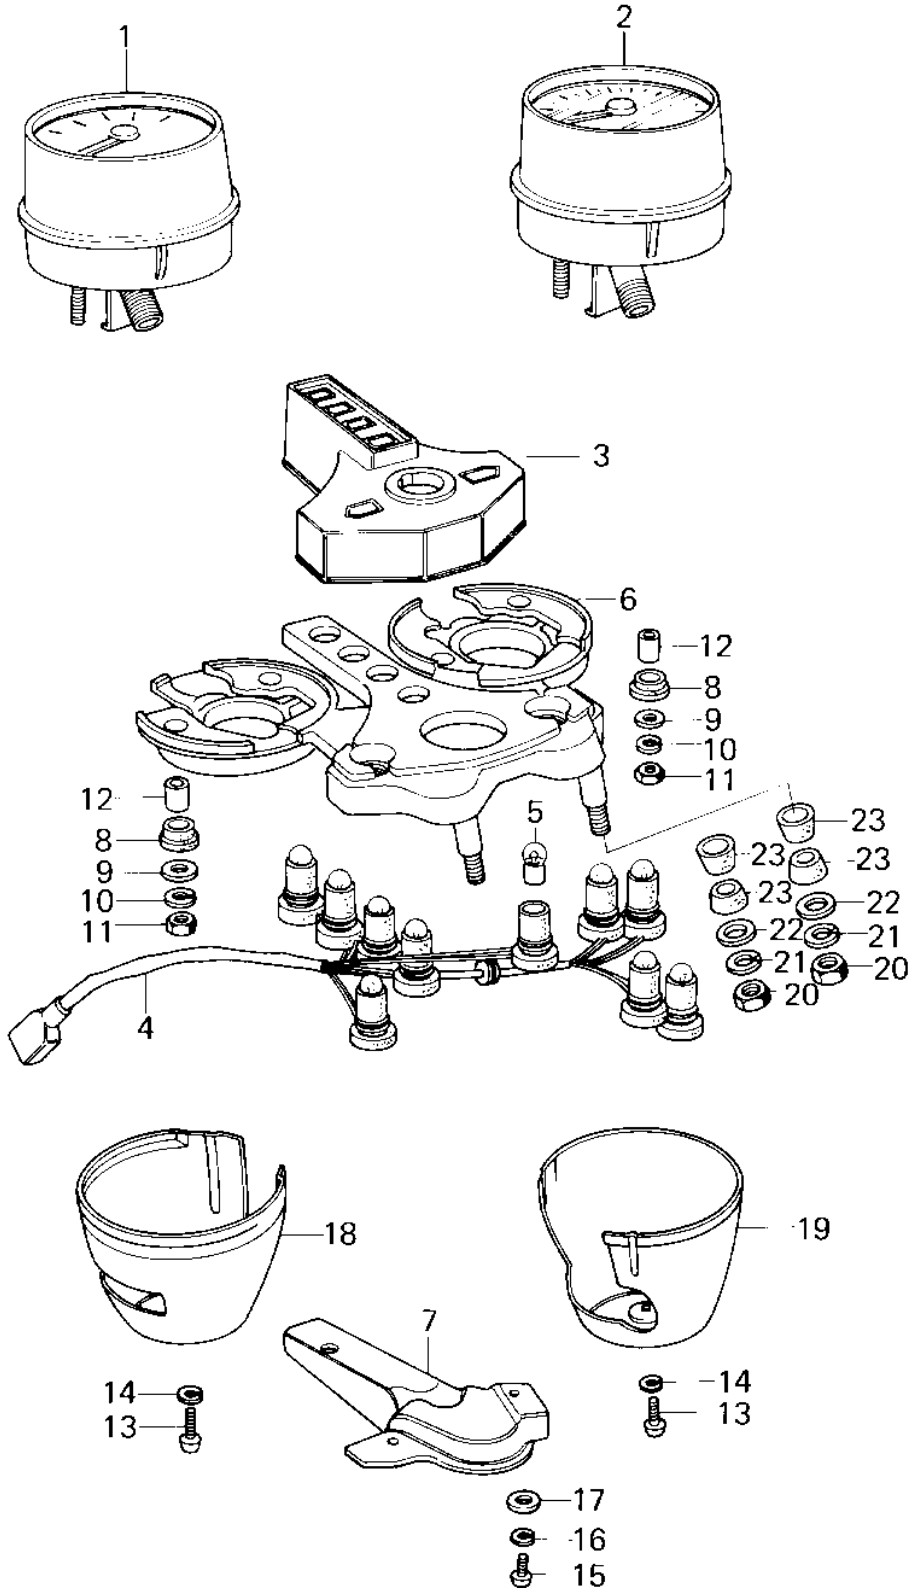

# 1980 LTD II PARTS DIAGRAM

METERS

# 1980 LTD II PARTS LIST

## METERS

ITEM NAME	PART NUMBER	QUANTITY
SPEEDOMETER ASSY,MPH (Ref # 1)	25005-1068	1
SPEEDOMETER ASSY,KPH (Canada) (Ref # 1)	25005-1013	1
TACHOMETER ASSY (Ref # 2)	25015-1008	1
COVER,METER,INDICATE (Ref # 3)	25023-015	1
SOCKET,SPEEDOMETER (Ref # 4)	25011-049	1
BULB 12V 3W (Ref # 5)	92069-018	10
BRACKET,METER (Ref # 6)	25008-045	1
COVER,METER BRACKET (Ref # 7)	25024-006	1
RUBBER,METER (Ref # 8)	92075-172	4
WASHER,PLAIN,5MM (Ref # 9)	92022-241	4
WASHER SPRING 5MM (Ref # 10)	461F0500	4
NUT 5MM (Ref # 11)	312B0500	4
COLLAR,METER (Ref # 12)	92027-211	4
SCREW PAN HEAD 3X8 (Ref # 13)	220B0308	2
WASHER SPRING 3MM (Ref # 14)	461F0300	2
SCREW PAN HEAD 3X8 (Ref # 15)	220B0308	3
WASHER SPRING 3MM (Ref # 16)	461F0300	3
WASHER PLAIN 3MM (Ref # 17)	410B0300	3
COVER,SPEEDOMETER (Ref # 18)	25012-023	1
COVER,TACHOMETER (Ref # 19)	25012-024	1
NUT,8MM (Ref # 20)	311B0800	2
WASHER SPRING 8MM (Ref # 21)	461F0800	2
WASHER FUEL TANK FIT (Ref # 22)	92022-035	2
DAMPER RUBBER (Ref # 23)	92075-080	4