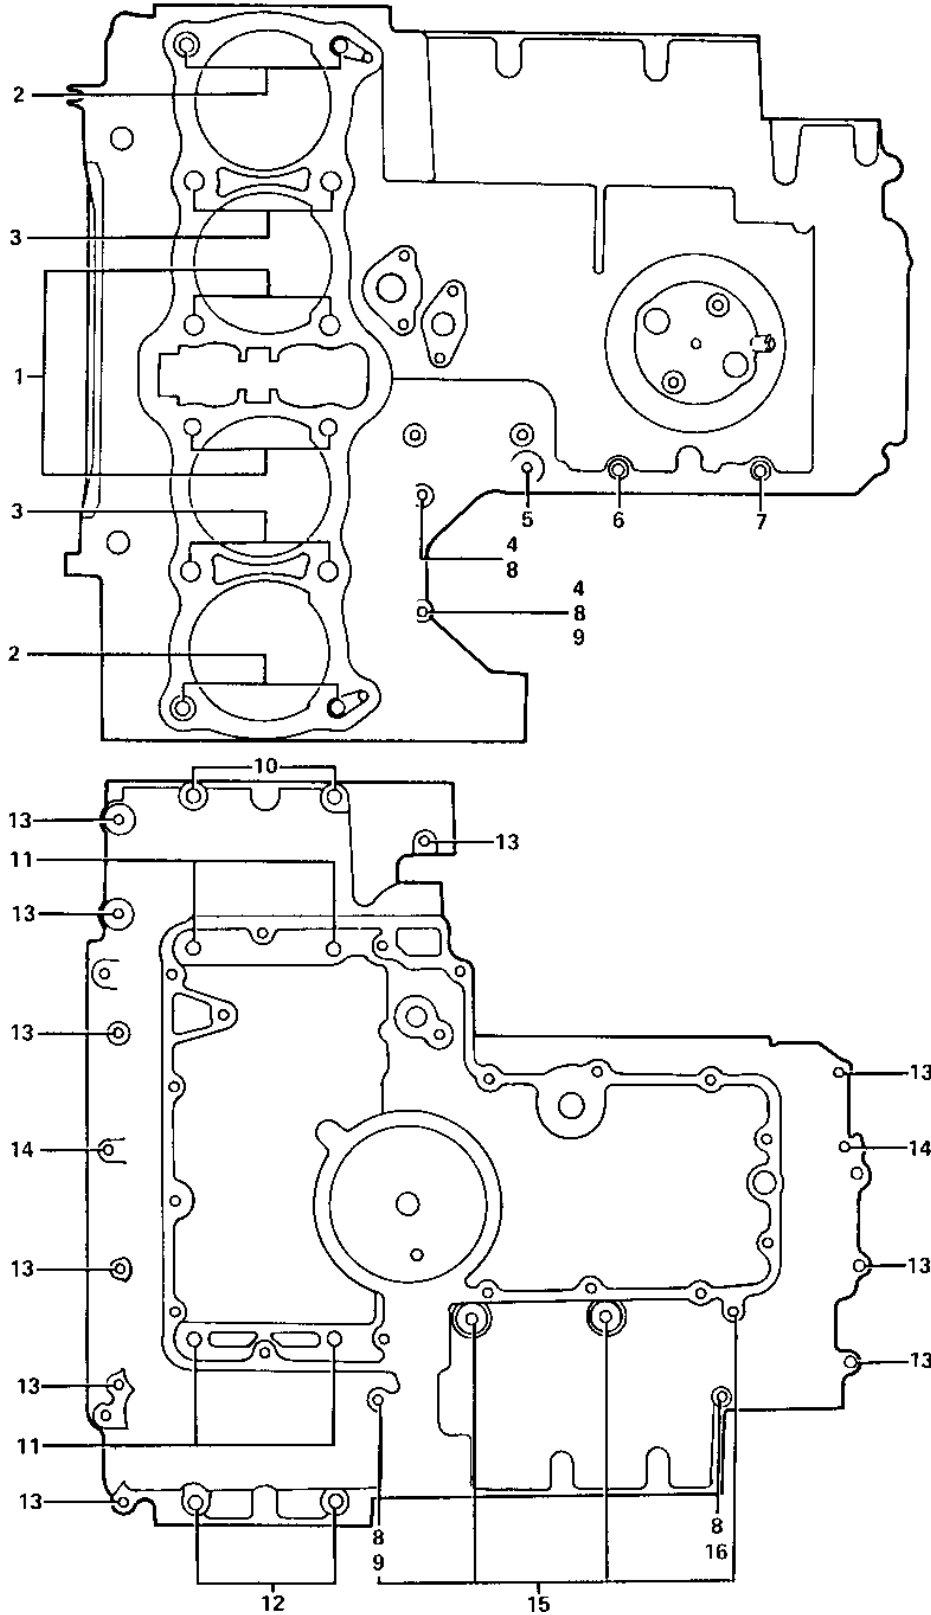

# 1976 KZ900-A4 PARTS DIAGRAM

## CRANKCASE BOLT & STUD PATTERN

# 1976 KZ900-A4 PARTS LIST

## CRANKCASE BOLT & STUD PATTERN

ITEM NAME	PART NUMBER	QUANTITY
STUD,10X190 (Ref # 1)	92004-1004	4
STUD,10X133 (Ref # 1)	92004-1004	4
STUD,10X181 (Ref # 2)	92004-1003	4
STUD,10X181 (Ref # 2)	92004-1003	4
STUD,10X156 (Ref # 3)	92004-1002	4
STUD,10X156 (Ref # 3)	92004-1002	4
BOLT,HEX HEAD,6X41 (Ref # 4)	92003-109	2
BOLT,HEX HEAD,6X54 (Ref # 5)	92003-110	1
BOLT,HEX HEAD,6X99 (Ref # 6)	92003-111	1
BOLT,HEX HEAD,6X116 (Ref # 7)	92003-113	1
CLAMP,WIRING HARNESS (Ref # 8)	21126-007	2
WASHER PLAIN 6MM (Ref # 9)	410B0600	1
BOLT-FLANGED,8X95 (Ref # 10)	92003-106	2
BOLT,HEX HEAD,8X72 (Ref # 11)	92003-107	4
BOLT,HEX HEAD,8X81 (Ref # 12)	92003-108	2
BOLT,HEX HEAD,6X41 (Ref # 13)	92003-109	10
BOLT,HEX HEAD,6X54 (Ref # 14)	92003-110	2
BOLT-FLANGED,6X94 (Ref # 15)	92003-112	4
BOLT-FLANGED,6X72 (Ref # 16)	92003-114	1