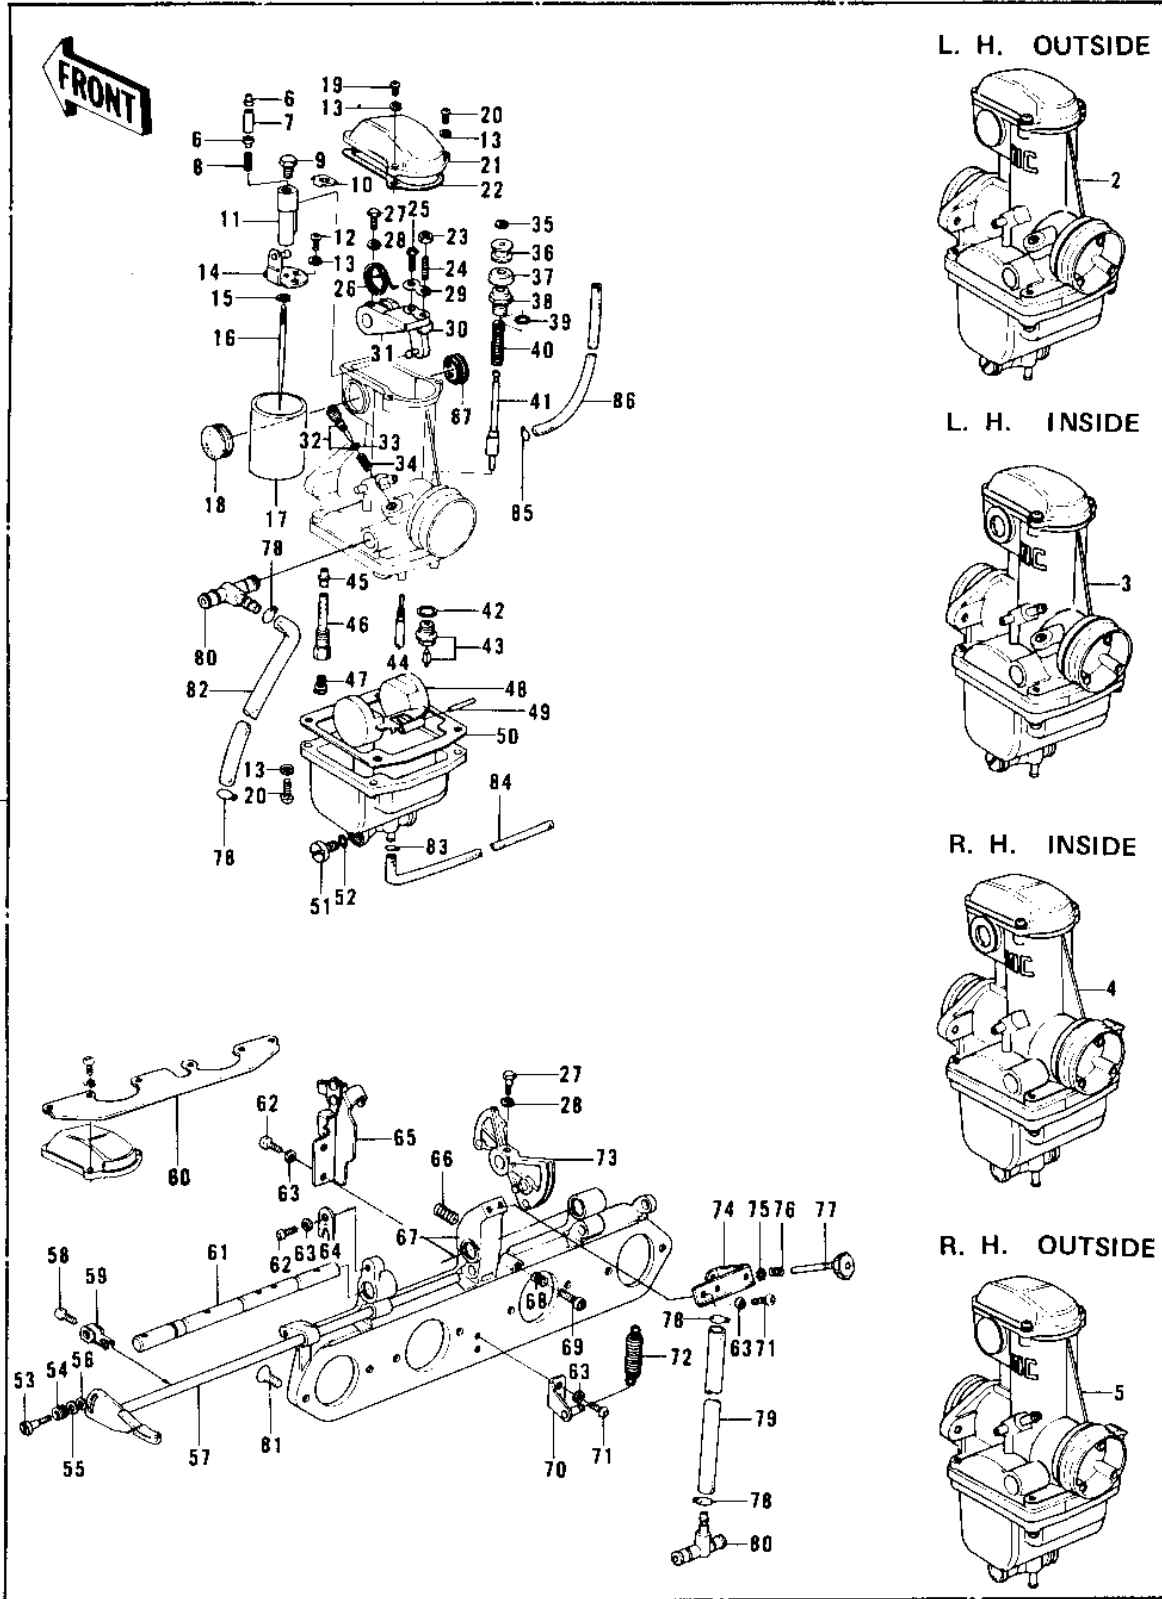

1976 KZ900-A4 PARTS DIAGRAM

CARBURETORS