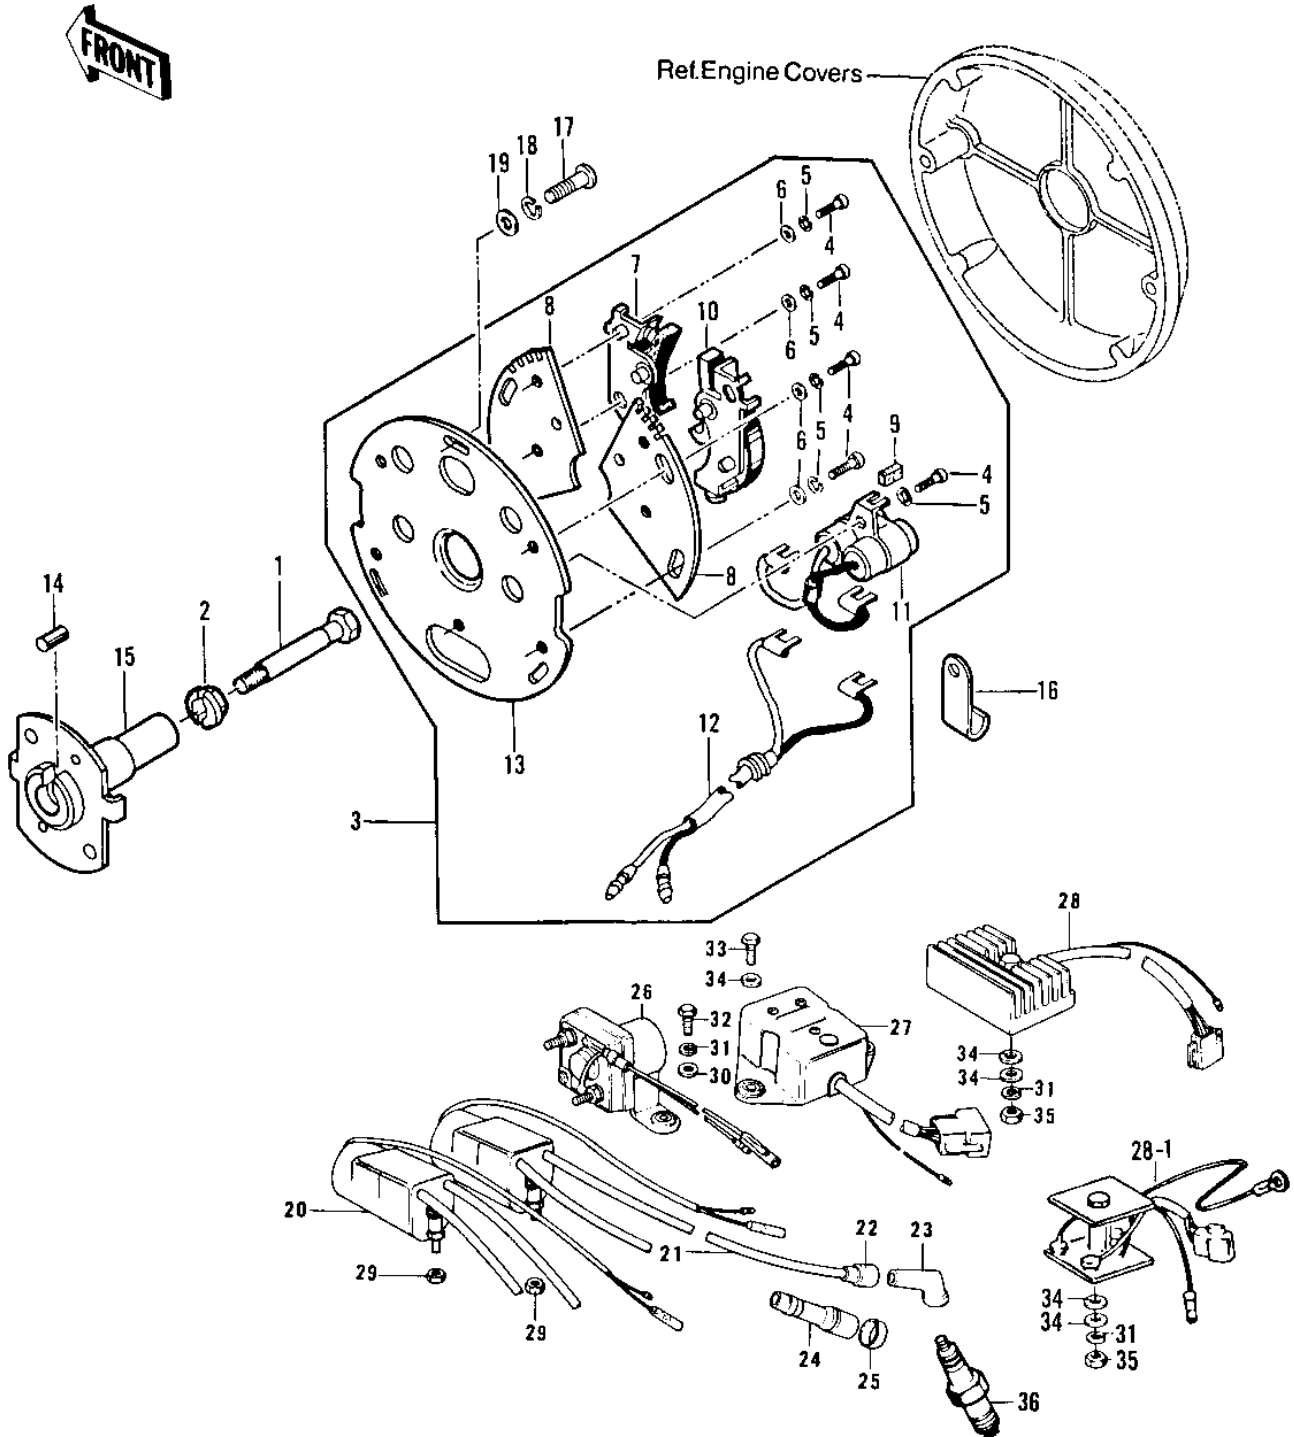

1976 KZ900-A4 PARTS DIAGRAM

IGNITION/REGULATOR/RECTIFIER

1976 KZ900-A4 PARTS LIST

IGNITION/REGULATOR/RECTIFIER

ITEM NAME	PART NUMBER	QUANTITY
BOLT,SPARK ADVANCER (Ref # 1)	92001-113	1
WASHER,SPARK ADVANCER (Ref # 2)	92022-244	1
BREAKER,CONTACT (Ref # 3)	21135-011	1
SCREW PAN HEAD 4X8 (Ref # 4)	220B0408A	9
WASHER SPRING 4MM (Ref # 5)	461F0400	9
WASHER PLAIN 4MM (Ref # 6)	410B0400	9
BREAKER,CONTACT (Ref # 7)	21008-028	1
PLATE,CONTACT BREAKER (Ref # 8)	21156-010	2
FELT OIL (Ref # 9)	21019-018	1
BREAKER,CONTACT (Ref # 10)	21008-027	1
CONDENSER (Ref # 11)	21013-035	1
WIRING HARNESS,BRAKE (Ref # 12)	21029-037	1
PLATE,CONTACT BREAKER (Ref # 13)	21021-004	1
PIN,DOWEL,4X8 (Ref # 14)	551A0408	1
ADVANCER,SPARK (Ref # 15)	21148-010	1
CLAMP,CORD (Ref # 16)	21126-007	8
SCREW PAN HEAD 5X12 (Ref # 17)	220B0512A	3
WASHER SPRING 5MM (Ref # 18)	461F0500	3
WASHER PLAIN 5MM (Ref # 19)	411B0500	3
IGNITION COIL (Ref # 20)	21121-1003	1
IGNITION COIL (Ref # 20)	21121-1003	1
COIL,IGNITION(W/CAP) (Ref # 21)	21171-1019	1
COIL,IGNITION,#2&3 (Ref # 21)	21121-1004	1
COIL,IGNITION(W/CAP) (Ref # 21)	21171-1019	AL
GROMMET,HIGH TENSION (Ref # 22)	21131-005	4
CAP SPARK PLUG (Ref # 23)	21130-020	2
CAP,SPARK PLUG (Ref # 24)	21130-019	2
GROMMET,PLUG CAP (Ref # 25)	21131-006	4
SWITCH ASSY,MAGNETIC (Ref # 26)	21164-001	1

1976 KZ900-A4 PARTS LIST

IGNITION/REGULATOR/RECTIFIER

ITEM NAME	PART NUMBER	QUANTITY
SWITCH ASSY,MAGNETIC (Ref # 26)	27010-1023	AL
REGULATOR (Ref # 27)	21066-025	1
SET,RECTIFIER (Ref # 28)	21061-1002	1
SET,RECTIFIER (Ref # 28-1)	21061-1002	1
NUT,LOCK 6MM (Ref # 29)	92017-014	4
WASHER (Ref # 30)	92022-125	2
WASHER SPRING 6MM (Ref # 31)	461F0600	3
BOLT-UPSET,6X16 (Ref # 32)	110G0616	2
BOLT-UPSET 6X14 (Ref # 33)	110B0614	2
WASHER PLAIN 6MM (Ref # 34)	410B0600	3
NUT 6MM (Ref # 35)	310B0600	2
SPARK PLUG B8ES (Ref # 36)	92070-037	4