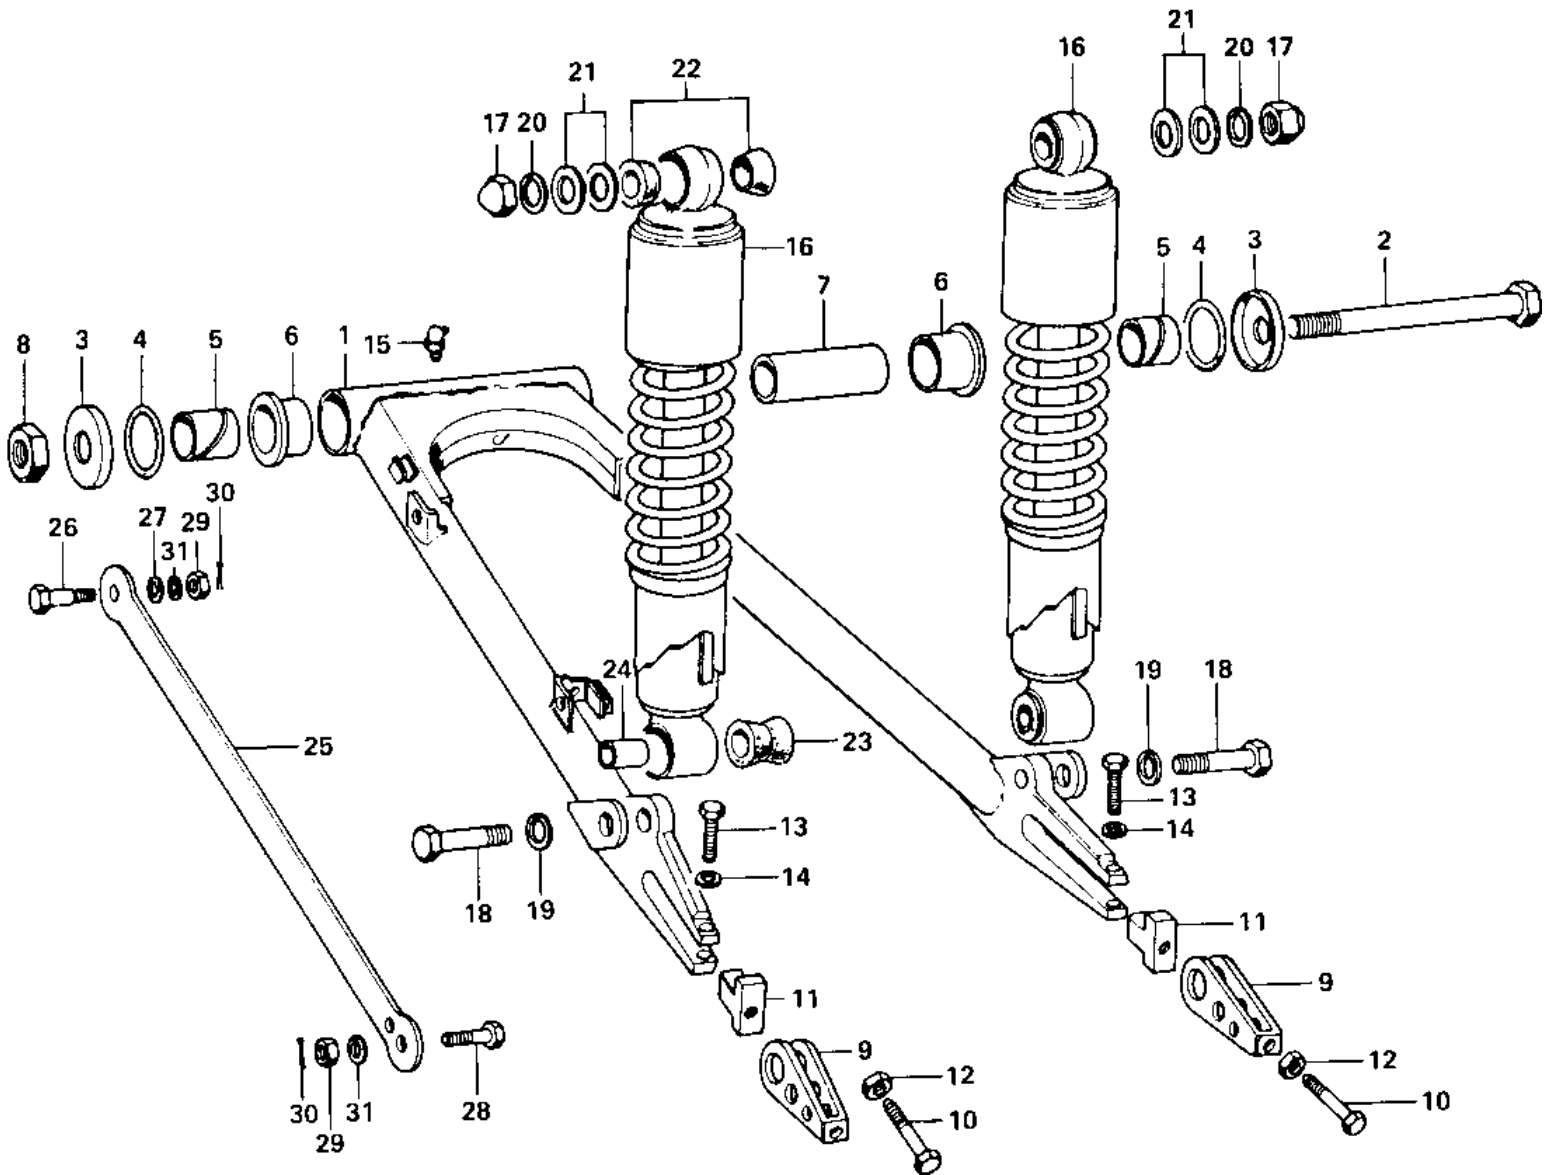

1977 KZ900-A5 PARTS DIAGRAM

SWING ARM/SHOCK ABSORBERS

1977 KZ900-A5 PARTS LIST

SWING ARM/SHOCK ABSORBERS

ITEM NAME	PART NUMBER	QUANTITY
ARM,SWING (Ref # 1)	33001-046	
SHAFT,SWING ARM PIVOT (Ref # 2)	33032-036	
CAP,SWING ARM (Ref # 3)	33035-007	
"0" RING,30MM (Ref # 4)	671B2530	
SLEEVE SWING ARM (Ref # 5)	33034-009	
BUSHING-SWING ARM (Ref # 6)	33033-009	
COLLAR,SWING ARM L=141.5MM (Ref # 7)	33036-005	
NUT-SELF LOCKING 16MM (Ref # 8)	92019-012	
ADJUSTER,CHAIN (Ref # 9)	33040-066	
BOLT-CHN ADJUST 10MM (Ref # 10)	92001-143	
STOPPER,CHAIN ADJUST (Ref # 11)	33044-001	
NUT 10MM (Ref # 12)	315B1000	
BOLT, HEX HEAD, 8X40 (Ref # 13)	110G0840	
WASHER SPRING 8MM (Ref # 14)	461F0800	
GREASE NIPPLE (Ref # 15)	92005-002	
SHOCK ABSBR RR (Ref # 16)	45014-107	
NUT (Ref # 17)	92020-014	
BOLT HEX HEAD 10X35 (Ref # 18)	113N1035	
WASHER SPRING 10MM (Ref # 19)	461F1000	
WASHER SPRING 12MM (Ref # 20)	461F1200	
WASHER PLAIN 12MM (Ref # 21)	410B1200	
BUSH SHCK ABS RUBBER (Ref # 22)	45017-001	
BUSHING,SHCK ABSORBER (Ref # 23)	45017-011	
BUSH SHCK ABS PVT SFT (Ref # 24)	45016-003	
TORQUE LINK,RR BRAKE (Ref # 25)	43007-032	
BOLT TORQUE LINK FITT (Ref # 26)	92003-103	
WASHER PLAIN 10MM (Ref # 27)	411B1000	
BOLT,TORQUE LINK (Ref # 28)	92003-147	
NUT,10MM (Ref # 29)	313B1000	

1977 KZ900-A5 PARTS LIST

SWING ARM/SHOCK ABSORBERS

ITEM NAME	PART NUMBER	QUANTITY
PIN,SNAP (Ref # 30)	92041-005	
WASHER SPRING 10MM (Ref # 31)	461F1000	