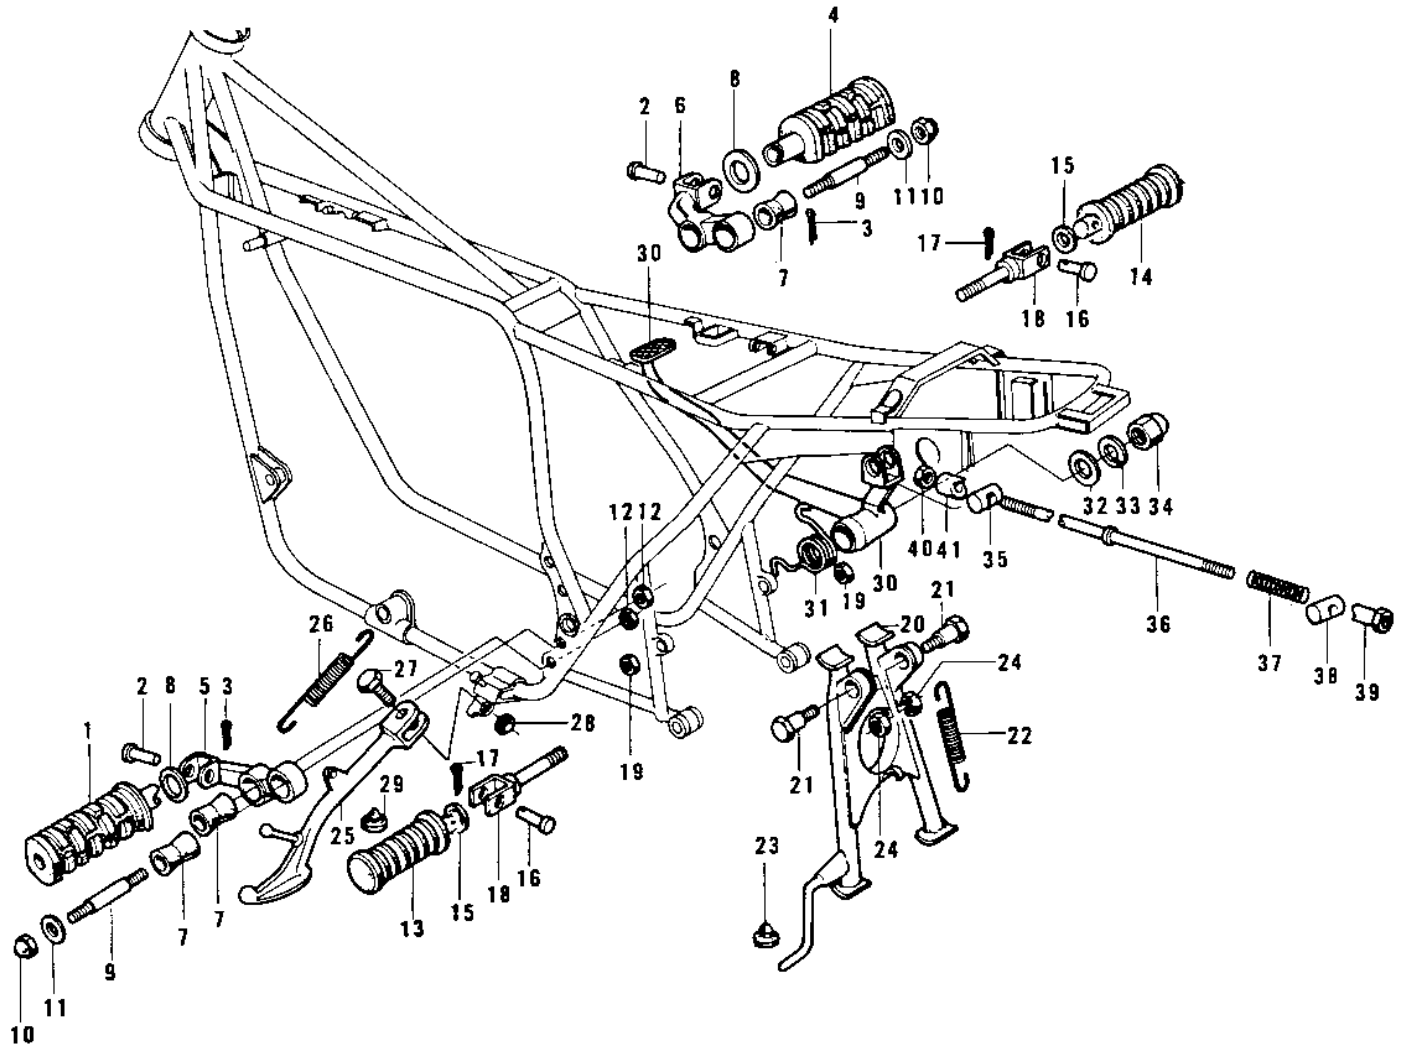

1977 KZ900-A5 PARTS DIAGRAM

FOOTRESTS/STANDS/BRAKE PEDAL

1977 KZ900-A5 PARTS LIST

FOOTRESTS/STANDS/BRAKE PEDAL

ITEM NAME	PART NUMBER	QUANTITY
BAR-FOOTREST,L.H (Ref # 1)	34028-011	
PIN-FOOTREST BAR FIT (Ref # 2)	92043-080	
PIN COTTER 2.5X16 (Ref # 3)	550D2516	
BAR-FOOTREST,R.H (Ref # 4)	34028-012	
BRACKET,FOOTREST,L.H (Ref # 5)	34003-036	
BRACKET,FOOTREST,R.H (Ref # 6)	34003-037	
DAMPER RUBBER,FOOTRST (Ref # 7)	92075-140	
WASHER,PLAIN (Ref # 8)	92022-250	
STUD,FOOTREST BAR FIT (Ref # 9)	92004-048	
NUT,CAP AND LOCK,8MM (Ref # 10)	92019-013	
CAP,FOOTRESTBAR (Ref # 11)	92102-010	
NUT 10MM (Ref # 12)	315B1000	
RUBBER,FOOTREST L.H. (Ref # 13)	92076-027	
RUBBER,FOOTREST R.H. (Ref # 14)	92076-027	
WASHER-PLAIN (OPT) (Ref # 15)	92022-199	
PIN (Ref # 16)	92043-1464	
PIN,COTTER,2.0X12 (Ref # 17)	550D2012	
BRACKET,REAR FOOTREST (Ref # 18)	33028-011	
NUT-HEX-FINE,12MM (Ref # 19)	315B1200A	
STAND-MAIN (Ref # 20)	34011-029	
SHAFT MAIN STAND (Ref # 21)	34019-014	
SPRING,MAIN STAND (Ref # 22)	34023-012	
DAMPER RUBB MAIN STAD (Ref # 23)	92075-015	
NUT,12MM (Ref # 24)	92016-044	
STAND-SIDE (Ref # 25)	34024-060	
SPRING,SIDE STAND (Ref # 26)	34025-005	
BOLT-SIDE STAND (Ref # 27)	92003-079	
NUT 10MM (Ref # 28)	315B1000	
DAMPER RUBBER,STD STM (Ref # 29)	92075-157	

1977 KZ900-A5 PARTS LIST

FOOTRESTS/STANDS/BRAKE PEDAL

ITEM NAME	PART NUMBER	QUANTITY
PEDAL,BRAKE (Ref # 30)	43001-044	
SPRING,BRAKE PEDAL (Ref # 31)	43005-041	
WASHER,PLAIN (Ref # 32)	92022-195	
WASHER SPRING 8MM (Ref # 33)	461F0800	
NUT,CAP AND LOCK,8MM (Ref # 34)	92019-013	
PIN,REAR BRAKE ROD (Ref # 35)	92043-095	
ROD,REAR BRAKE (Ref # 36)	43011-017	
SPRING,BRAKE ROD (Ref # 37)	43012-001	
PIN-BRAKE ROD (Ref # 38)	92043-065	
NUT-BRAKE ROD ADJUST (Ref # 39)	92015-042	
NUT (Ref # 40)	92019-008	
PIN,BRAKE ROD (Ref # 41)	92027-177	